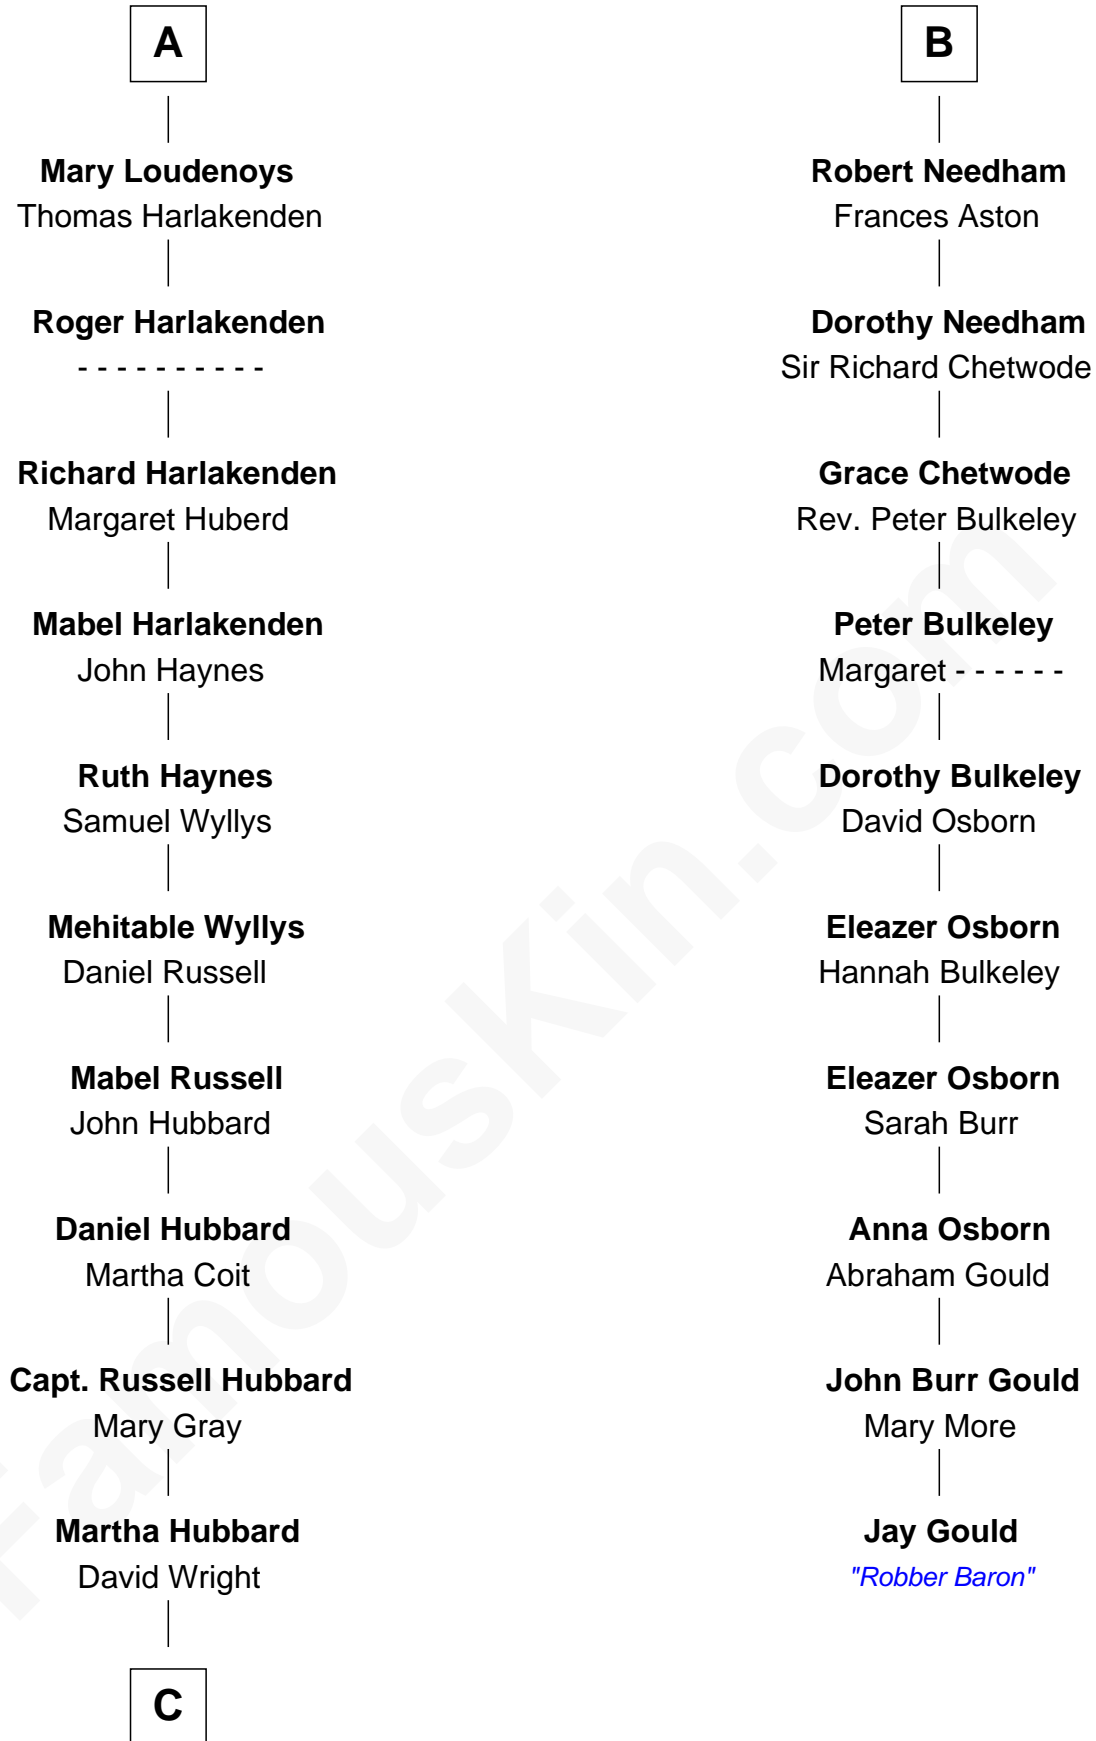

# FamousKin.com Relationship Chart of

**Anne Baxter**  
Movie Actress

16th cousin 5 times removed of

**Jay Gould**

American Railroad "Robber Baron"

FamousKin.com