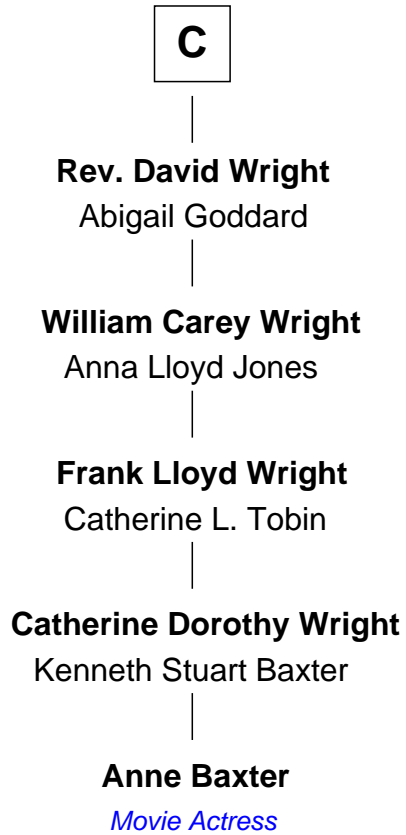

# FamousKin.com Relationship Chart of

**Anne Baxter**  
Movie Actress

16th cousin 5 times removed of

**Jay Gould**

American Railroad "Robber Baron"

FamousKin.com