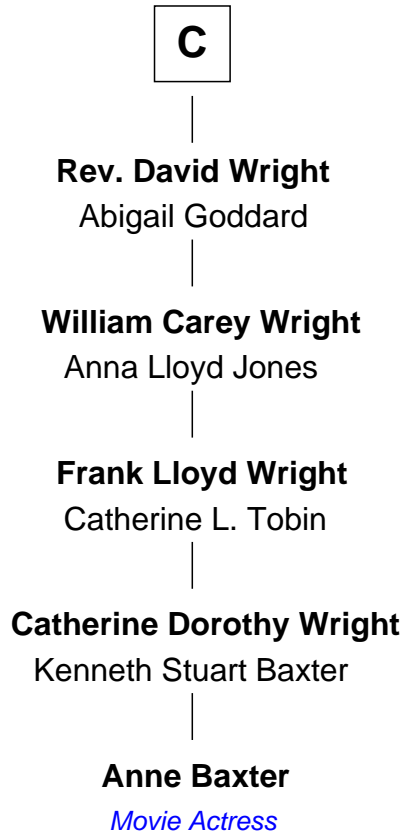

FamousKin.com Relationship Chart of

Anne Baxter

Movie Actress

16th cousin 5 times removed of

William Marsh Rice

Founder of Rice University

Sir John Grey

Avice Marmion

Sir Robert Grey
Lora de St. Quintin

Elizabeth Grey
Henry FitzHugh

Sir William FitzHugh
Margery Willoughby

Sir Henry FitzHugh
Alice de Neville

Alice FitzHugh
Sir John Fiennes

Thomas Fiennes
Anne Bouchier

Catherine Fiennes
Richard Loudenoys

A

Maud Grey

Sir Thomas Harcourt

Sir Thomas Harcourt
Jane Fraunceys

Sir Richard Harcourt
Edith St. Clair

Alice Harcourt
William Bessiles

Elizabeth Bessiles
Richard Fettiplace

Anne Fettiplace
Edward Purefoy

Mary Purefoy
Thomas Thorne

B

FamousKin.com