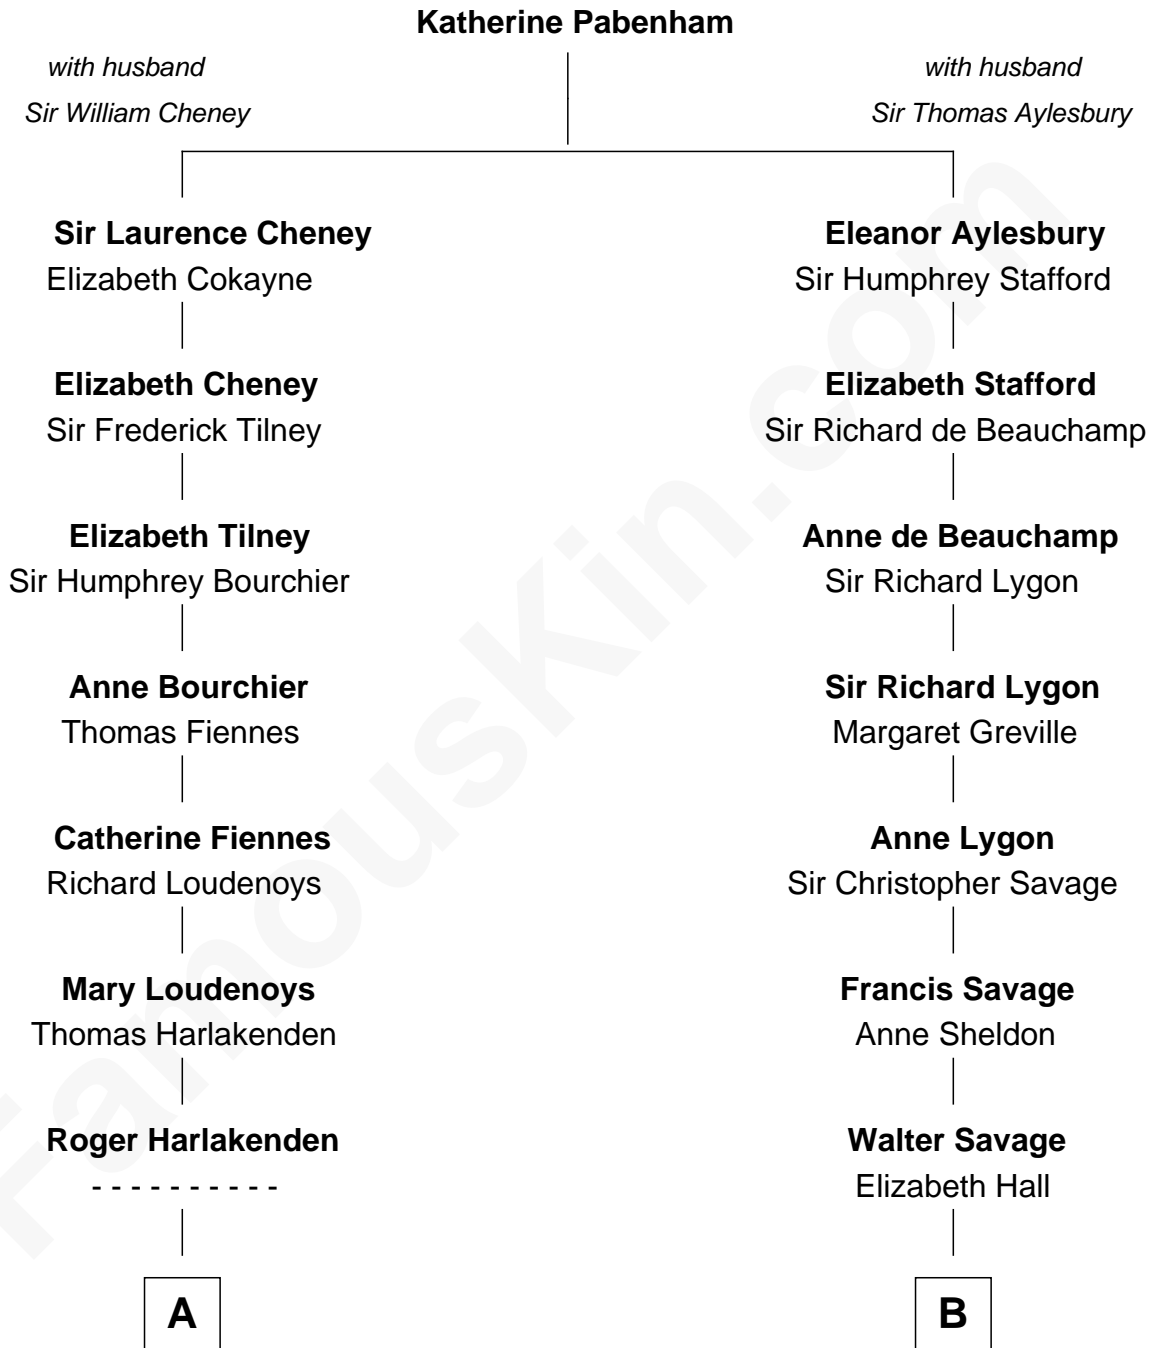

FamousKin.com
Relationship Chart of
Anne Baxter
Movie Actress

17th cousin 2 times removed of
General George C. Marshall
Author of "The Marshall Plan"

C

Frank Lloyd Wright

Catherine L. Tobin

Catherine Dorothy Wright

Kenneth Stuart Baxter

Anne Baxter

Movie Actress

FamousKin.com