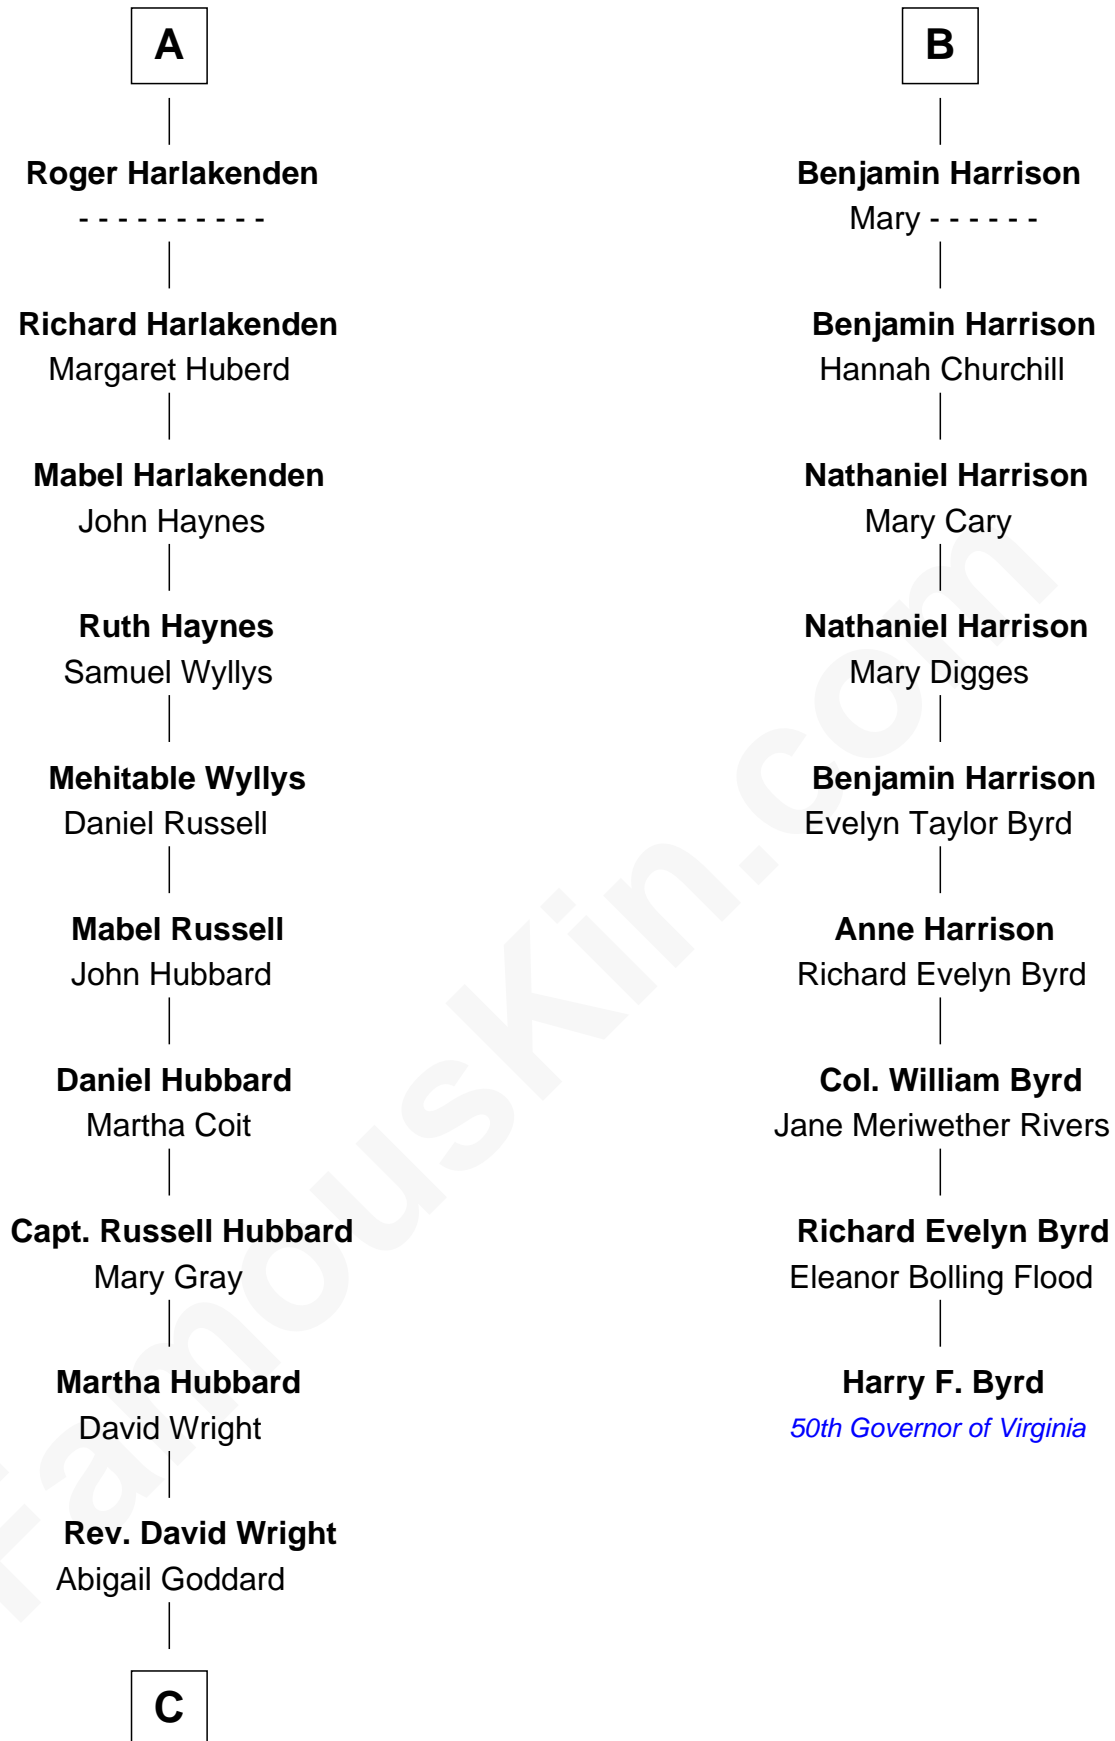

# FamousKin.com Relationship Chart of

**Anne Baxter**

*Movie Actress*

15th cousin 5 times removed of

**Harry F. Byrd**

*50th Governor of Virginia*

**Margaret de Stafford**

Sir Ralph Neville

**C**

—  
**William Carey Wright**

Anna Lloyd Jones

—  
**Frank Lloyd Wright**

Catherine L. Tobin

—  
**Catherine Dorothy Wright**

Kenneth Stuart Baxter

—  
**Anne Baxter**