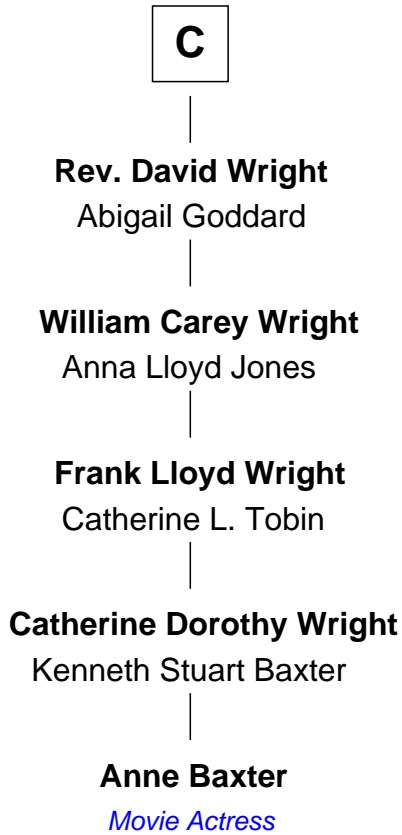

FamousKin.com Relationship Chart of

Anne Baxter

Movie Actress

15th cousin 6 times removed of

Meriwether Lewis

Lewis and Clark Expedition

William III of Hainault

Jeanne of Valois

Philippa of Hainault
Edward III, King of England

Sir Thomas Plantagenet
Eleanor de Bohun

Anne Plantagenet
Sir William Bouchier

Sir John Bouchier
Margaret Berners

Sir Humphrey Bouchier
Elizabeth Tilney

Anne Bouchier
Thomas Fiennes

Catherine Fiennes
Richard Loudenoys

A

Philippa of Hainault
Edward III, King of England

John of Gaunt
Katherine Roet

Joan Beaufort
Sir Ralph Neville

Eleanor Neville
Sir Henry Percy

Sir Henry Percy
Eleanor Poynings

Margaret Percy
Sir William Gascoigne

Elizabeth Gascoigne
Sir George Talboys

B

FamousKin.com