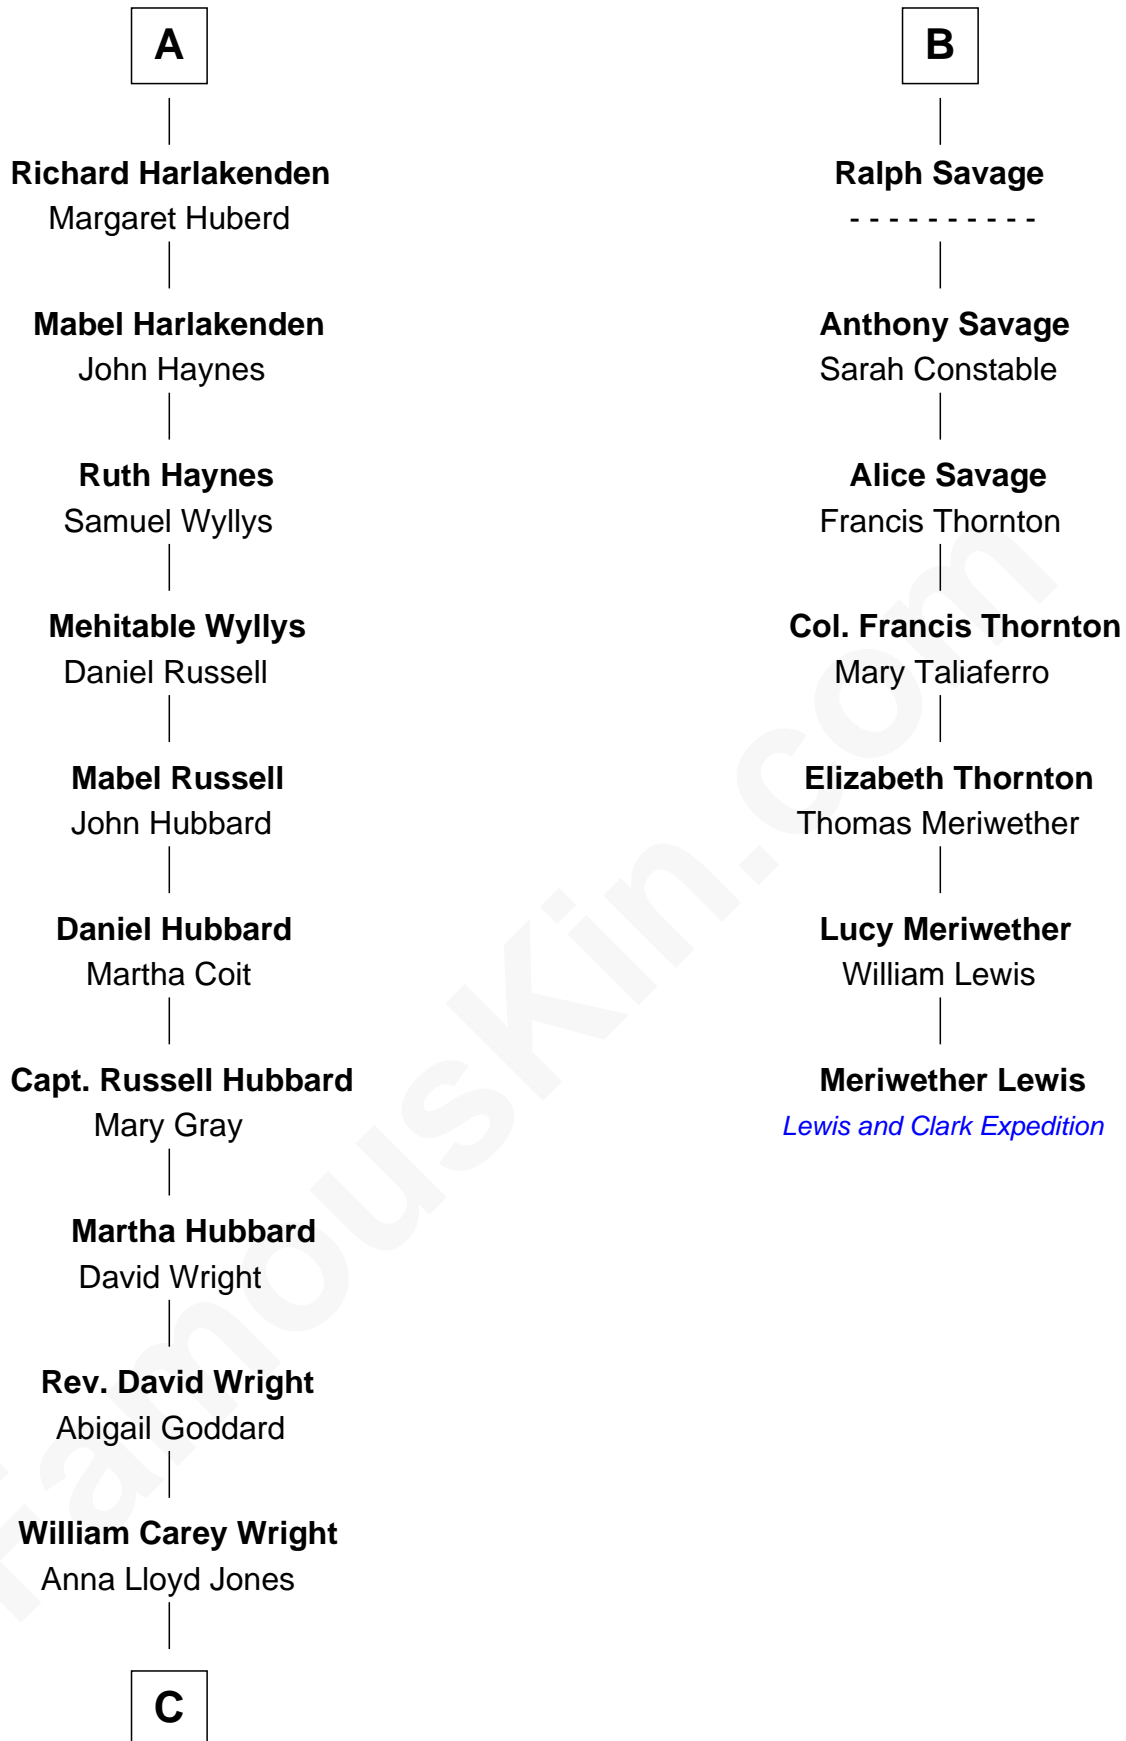

FamousKin.com Relationship Chart of

Anne Baxter

Movie Actress

13th cousin 6 times removed of

Meriwether Lewis

Lewis and Clark Expedition

Katherine Pabenham

with husband
Sir William Cheney

Anne Sheldon

Roger Harlakenden

Walter Savage

Elizabeth Hall

A

B

C

Frank Lloyd Wright