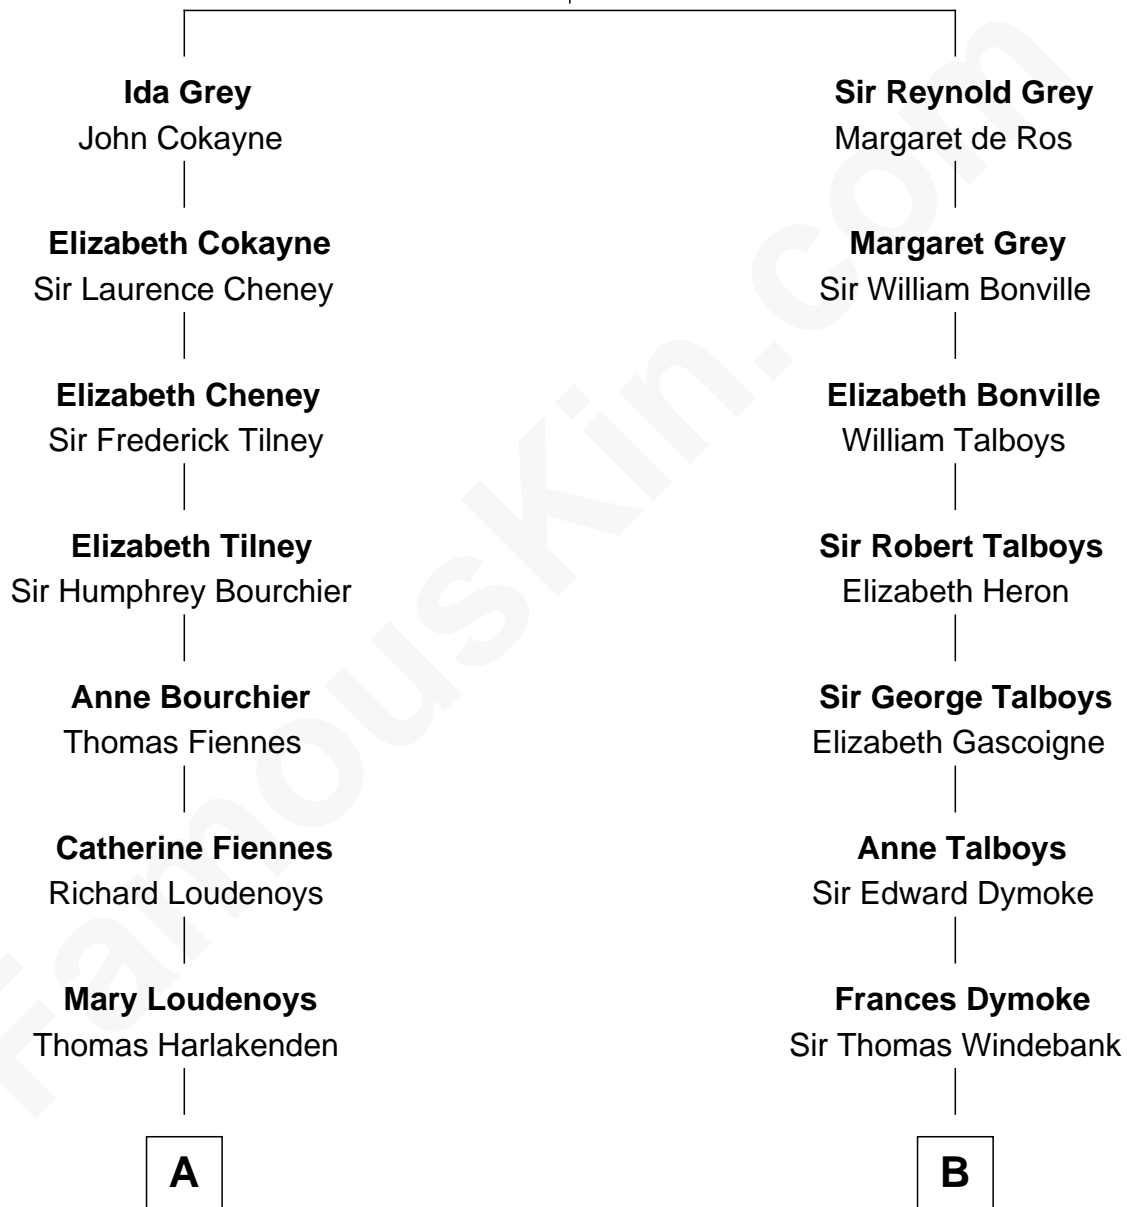

# FamousKin.com Relationship Chart of

**Anne Baxter**

*Movie Actress*

13th cousin 7 times removed of

**Meriwether Lewis**

*Lewis and Clark Expedition*

**Sir Reynold de Grey**

Eleanor le Strange

**C**

—  
**William Carey Wright**

Anna Lloyd Jones

—  
**Frank Lloyd Wright**

Catherine L. Tobin

—  
**Catherine Dorothy Wright**

Kenneth Stuart Baxter

—  
**Anne Baxter**