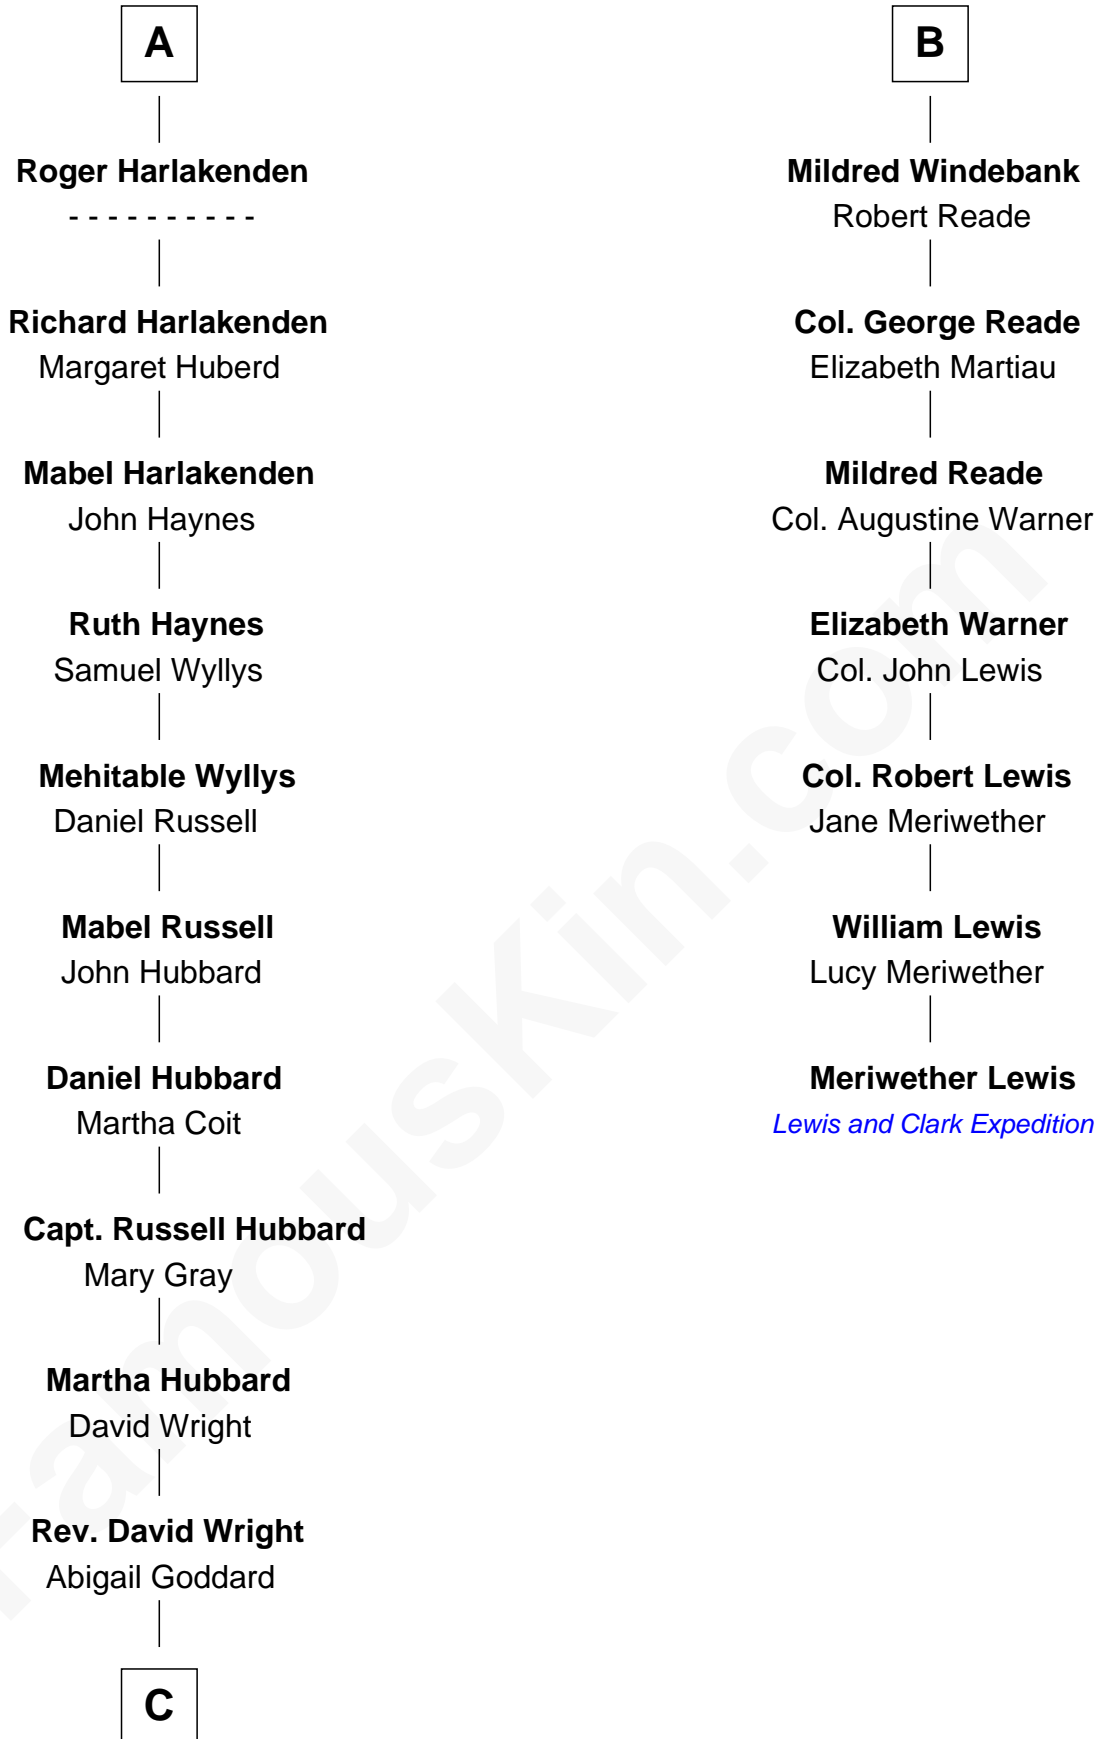

# FamousKin.com Relationship Chart of

**Anne Baxter**

*Movie Actress*

13th cousin 7 times removed of

**Meriwether Lewis**

*Lewis and Clark Expedition*

**Sir Reynold de Grey**

Eleanor le Strange

**C**

—  
**William Carey Wright**

Anna Lloyd Jones

—  
**Frank Lloyd Wright**

Catherine L. Tobin

—  
**Catherine Dorothy Wright**

Kenneth Stuart Baxter

—  
**Anne Baxter**