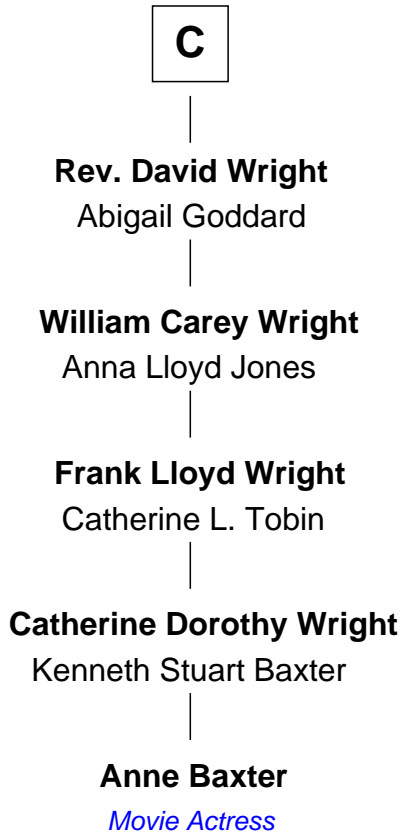

# FamousKin.com Relationship Chart of

**Anne Baxter**

*Movie Actress*

15th cousin 6 times removed of

**Meriwether Lewis**

*Lewis and Clark Expedition*

**Edward II, King of England**

Isabella of France

**Edward III, King of England**

Philippa of Hainault

**Sir Thomas Plantagenet**

Eleanor de Bohun

**Anne Plantagenet**

Sir William Bouchier

**Sir John Bouchier**

Margaret Berners

Philippa of Hainault

**John of Gaunt**

Katherine Roet

**Joan Beaufort**

Sir Ralph Neville

**Eleanor Neville**

Sir Henry Percy

**Sir Henry Percy**

Eleanor Poynings

**Margaret Percy**

Sir William Gascoigne

**Elizabeth Gascoigne**

Sir George Talboys

**B**

FamousKin.com