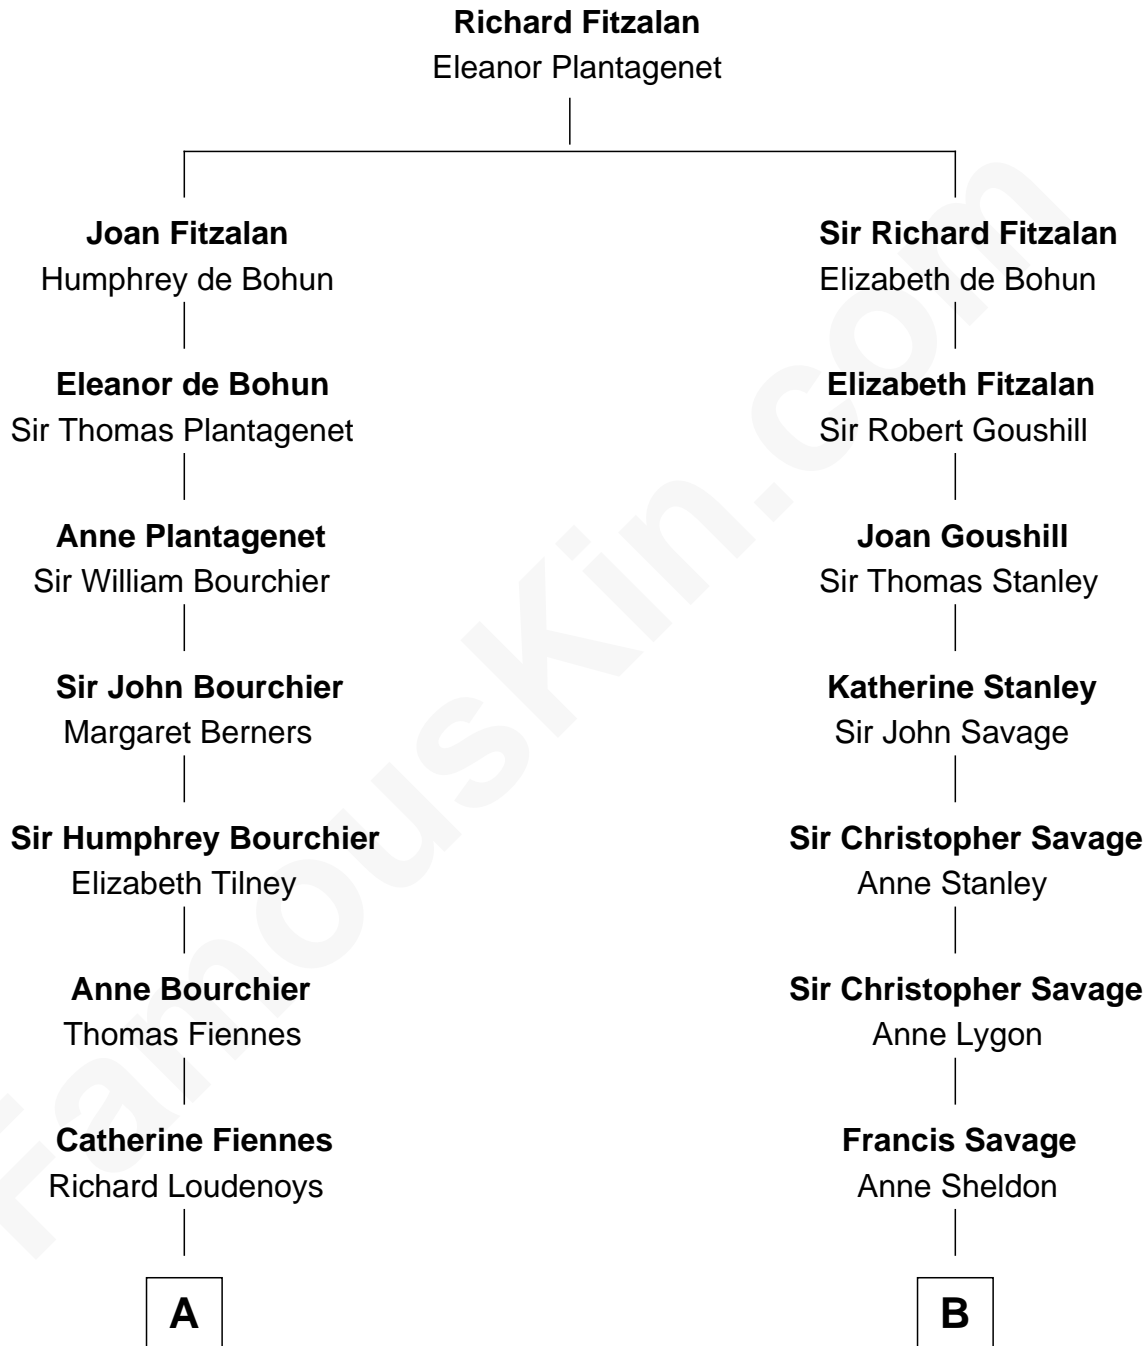

FamousKin.com Relationship Chart of

Anne Baxter

Movie Actress

14th cousin 7 times removed of

Meriwether Lewis

Lewis and Clark Expedition

FamousKin.com