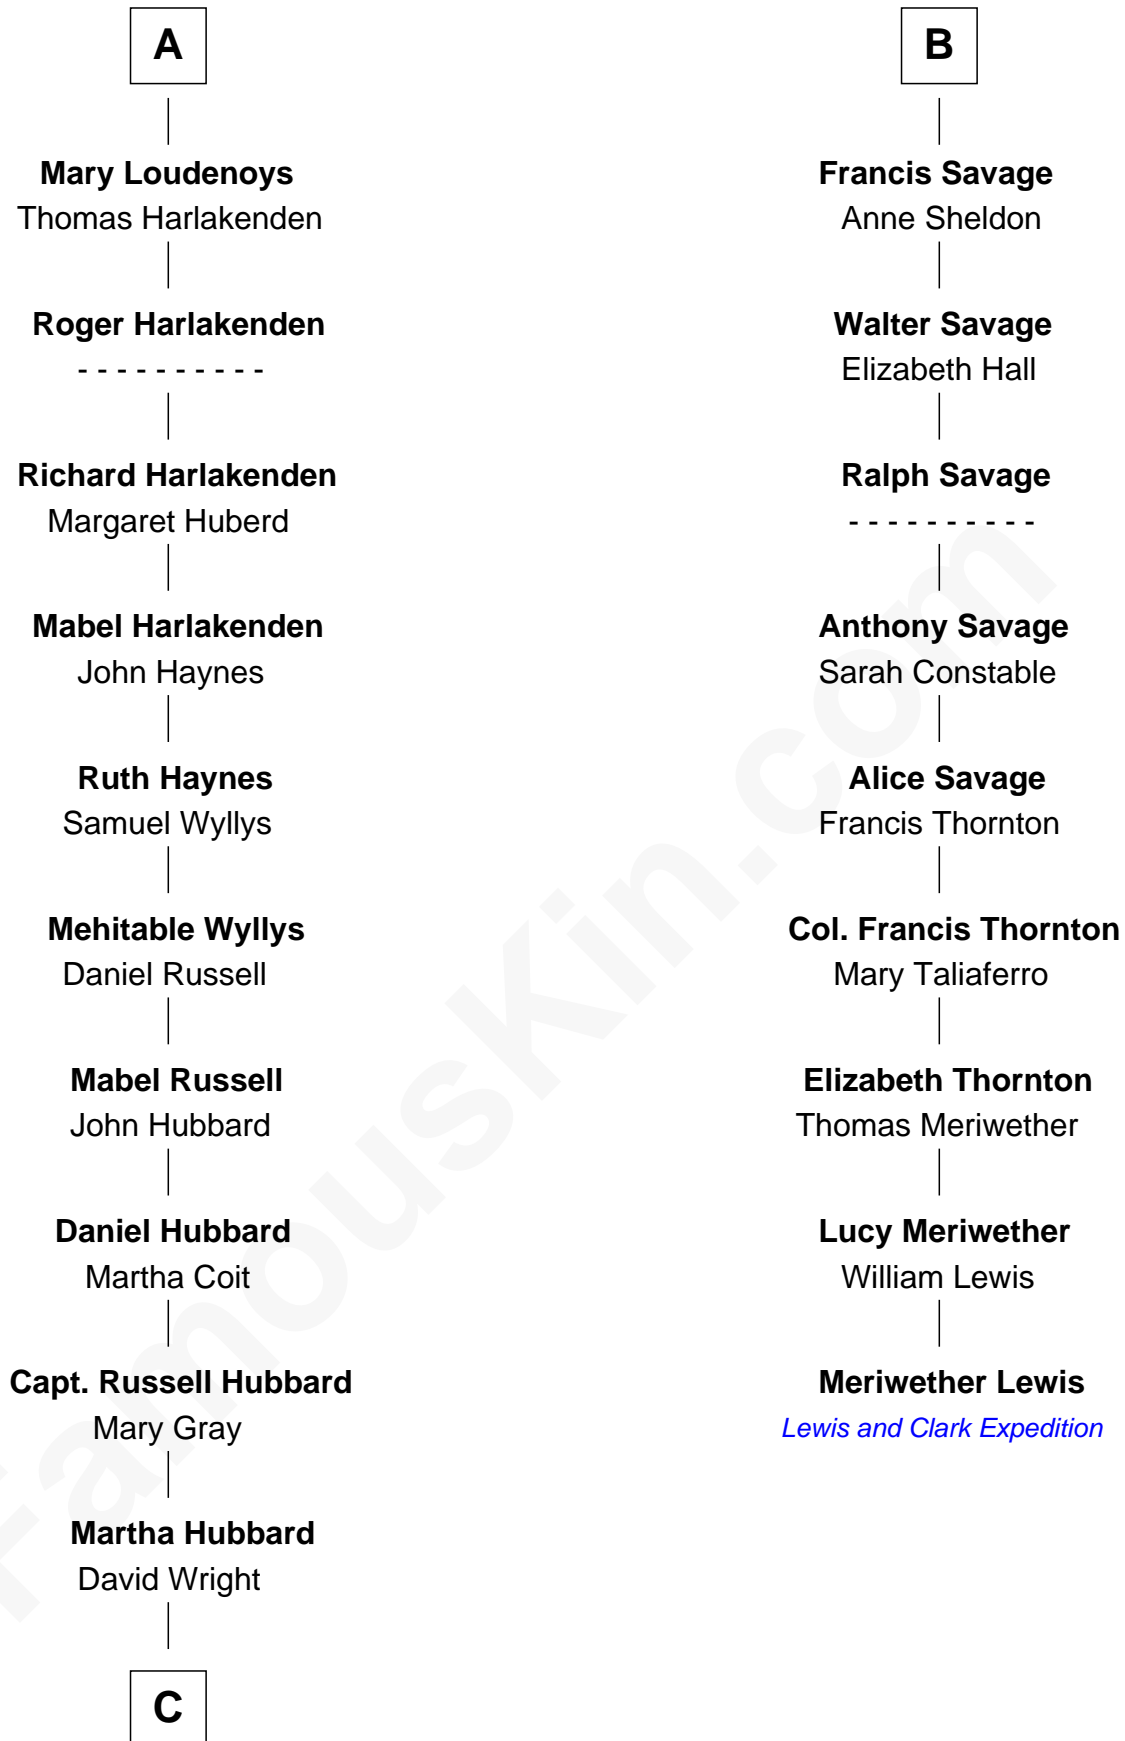

FamousKin.com Relationship Chart of

Anne Baxter

Movie Actress

15th cousin 6 times removed of

Meriwether Lewis

Lewis and Clark Expedition

Edmund Fitzalan

Alice de Warenne

Aline Fitzalan

Sir Roger le Strange

Lucy le Strange

Sir William Willoughby

Margery Willoughby

Sir William FitzHugh

Sir Henry FitzHugh

Alice de Neville

Eleanor Plantagenet

Sir Richard Fitzalan

Elizabeth de Bohun

Elizabeth Fitzalan

Sir Robert Goushill

Joan Goushill

Sir Thomas Stanley

Katherine Stanley

Sir John Savage

Sir Christopher Savage

Anne Stanley

Sir Christopher Savage

Anne Lygon

B

FamousKin.com