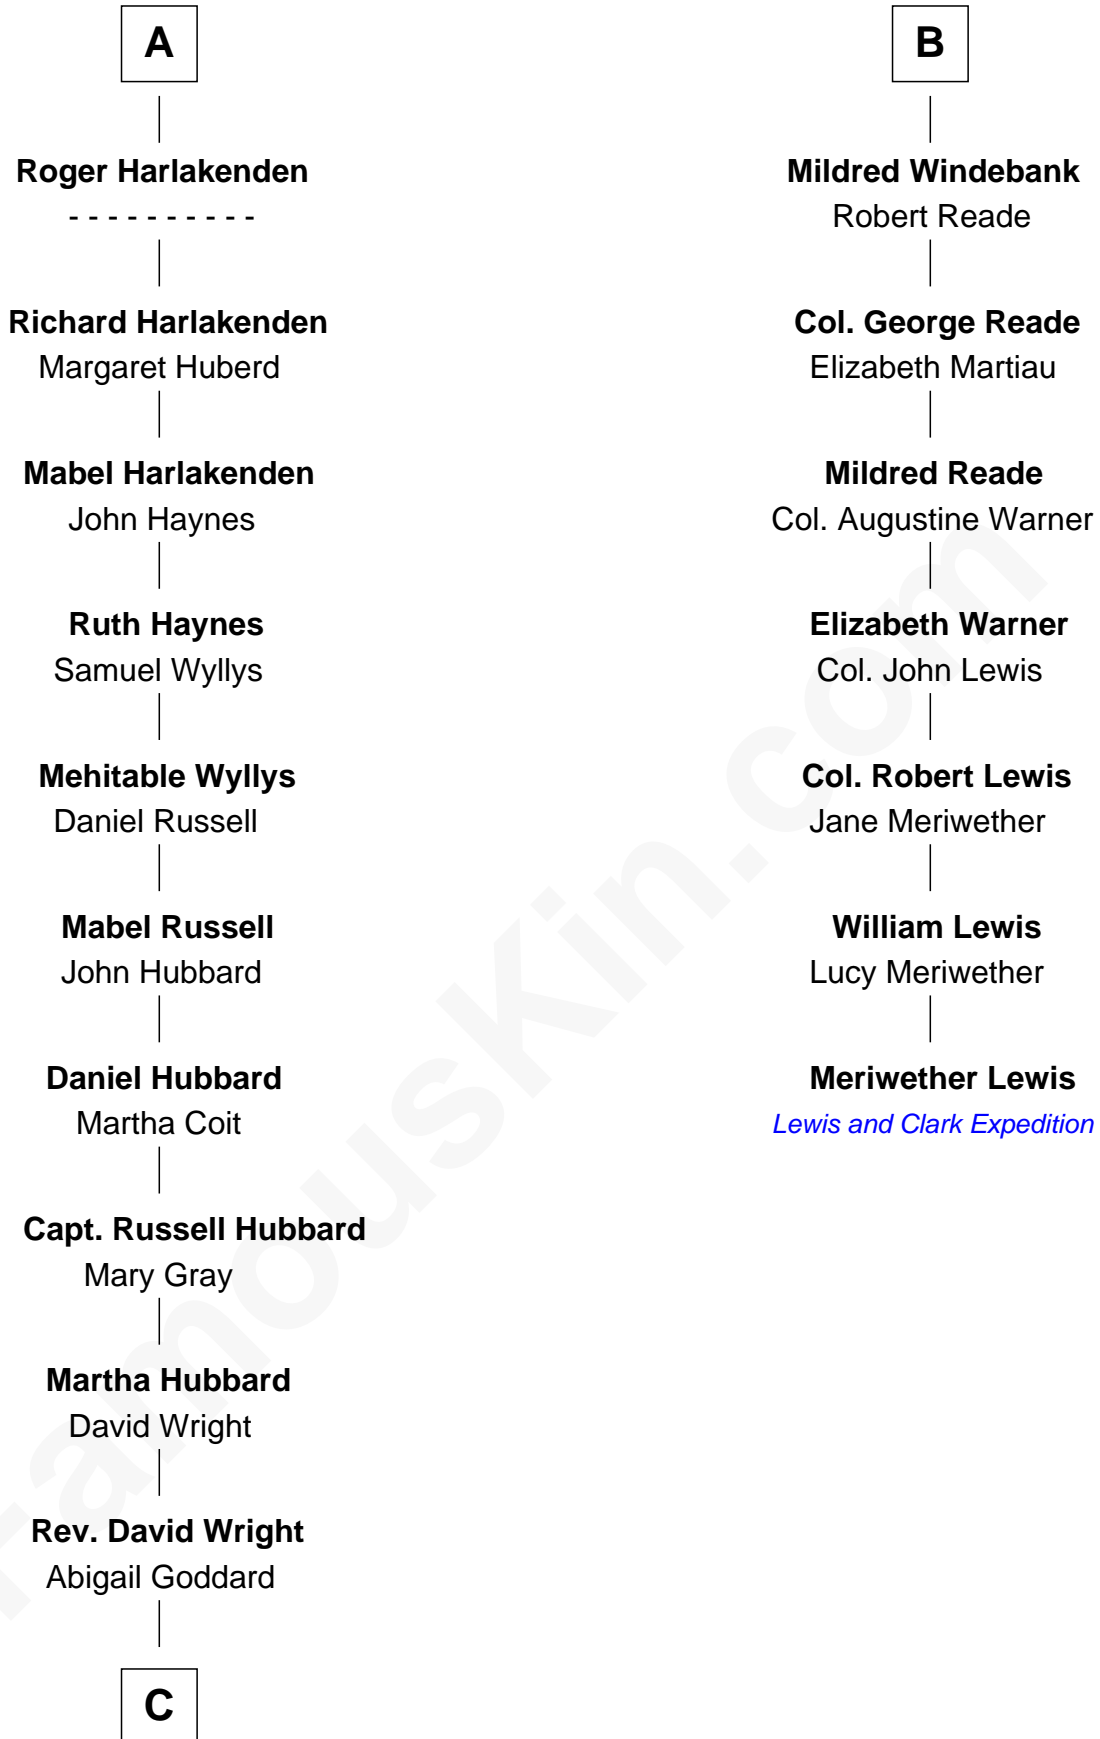

FamousKin.com Relationship Chart of

Anne Baxter

Movie Actress

13th cousin 7 times removed of

Meriwether Lewis

Lewis and Clark Expedition

Margaret de Stafford

Sir Ralph Neville

C

—
William Carey Wright

Anna Lloyd Jones

—
Frank Lloyd Wright

Catherine L. Tobin

—
Catherine Dorothy Wright

Kenneth Stuart Baxter

—
Anne Baxter