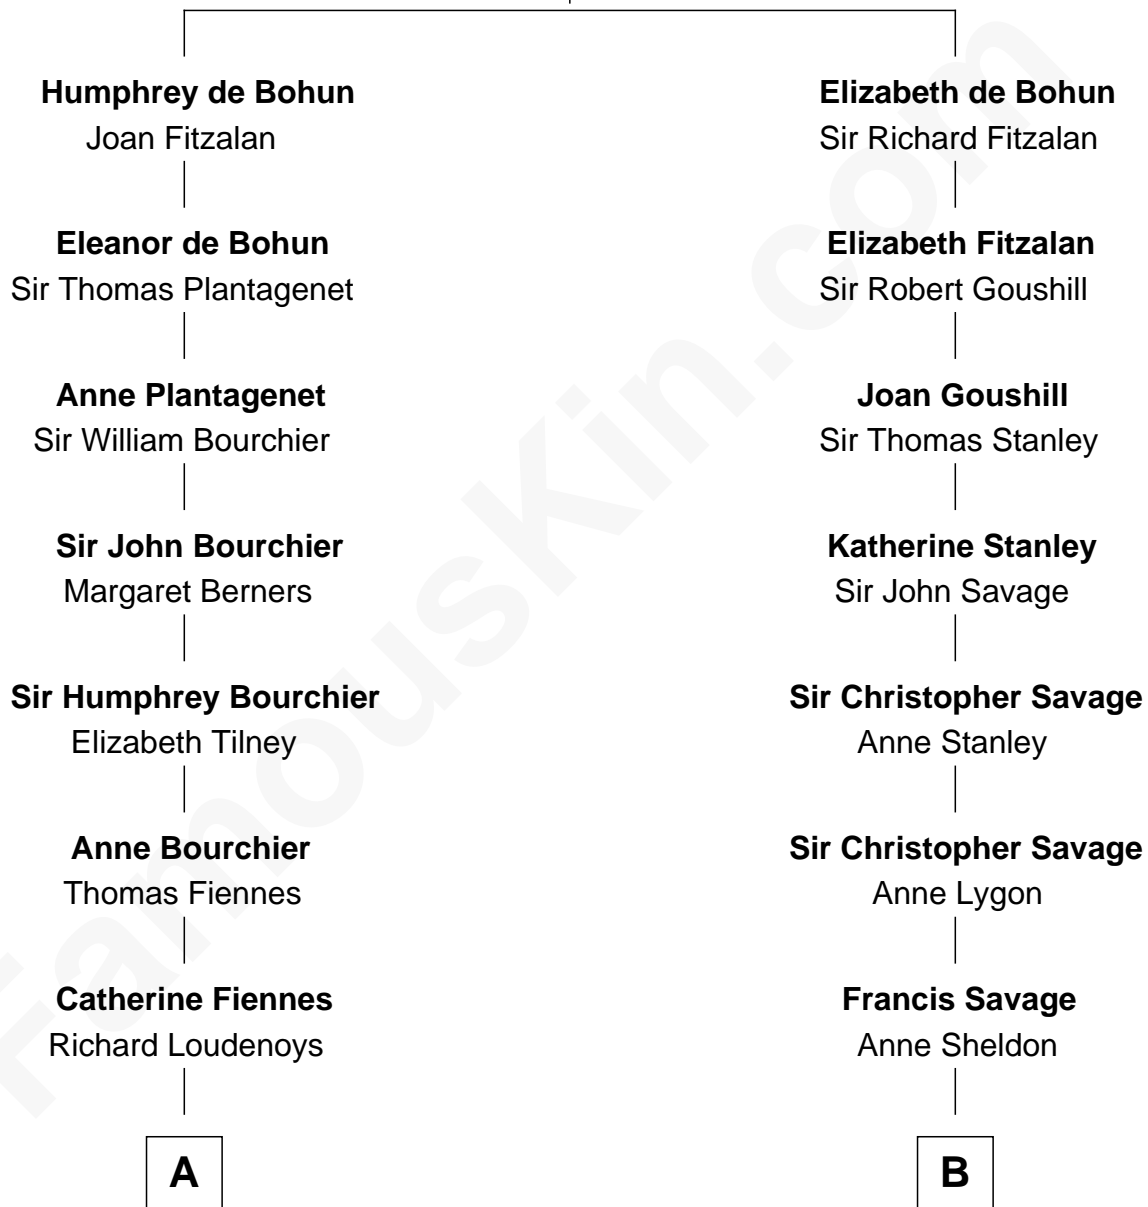

FamousKin.com Relationship Chart of

Anne Baxter

Movie Actress

14th cousin 7 times removed of

Meriwether Lewis

Lewis and Clark Expedition

Sir William de Bohun
Elizabeth de Badlesmere

FamousKin.com