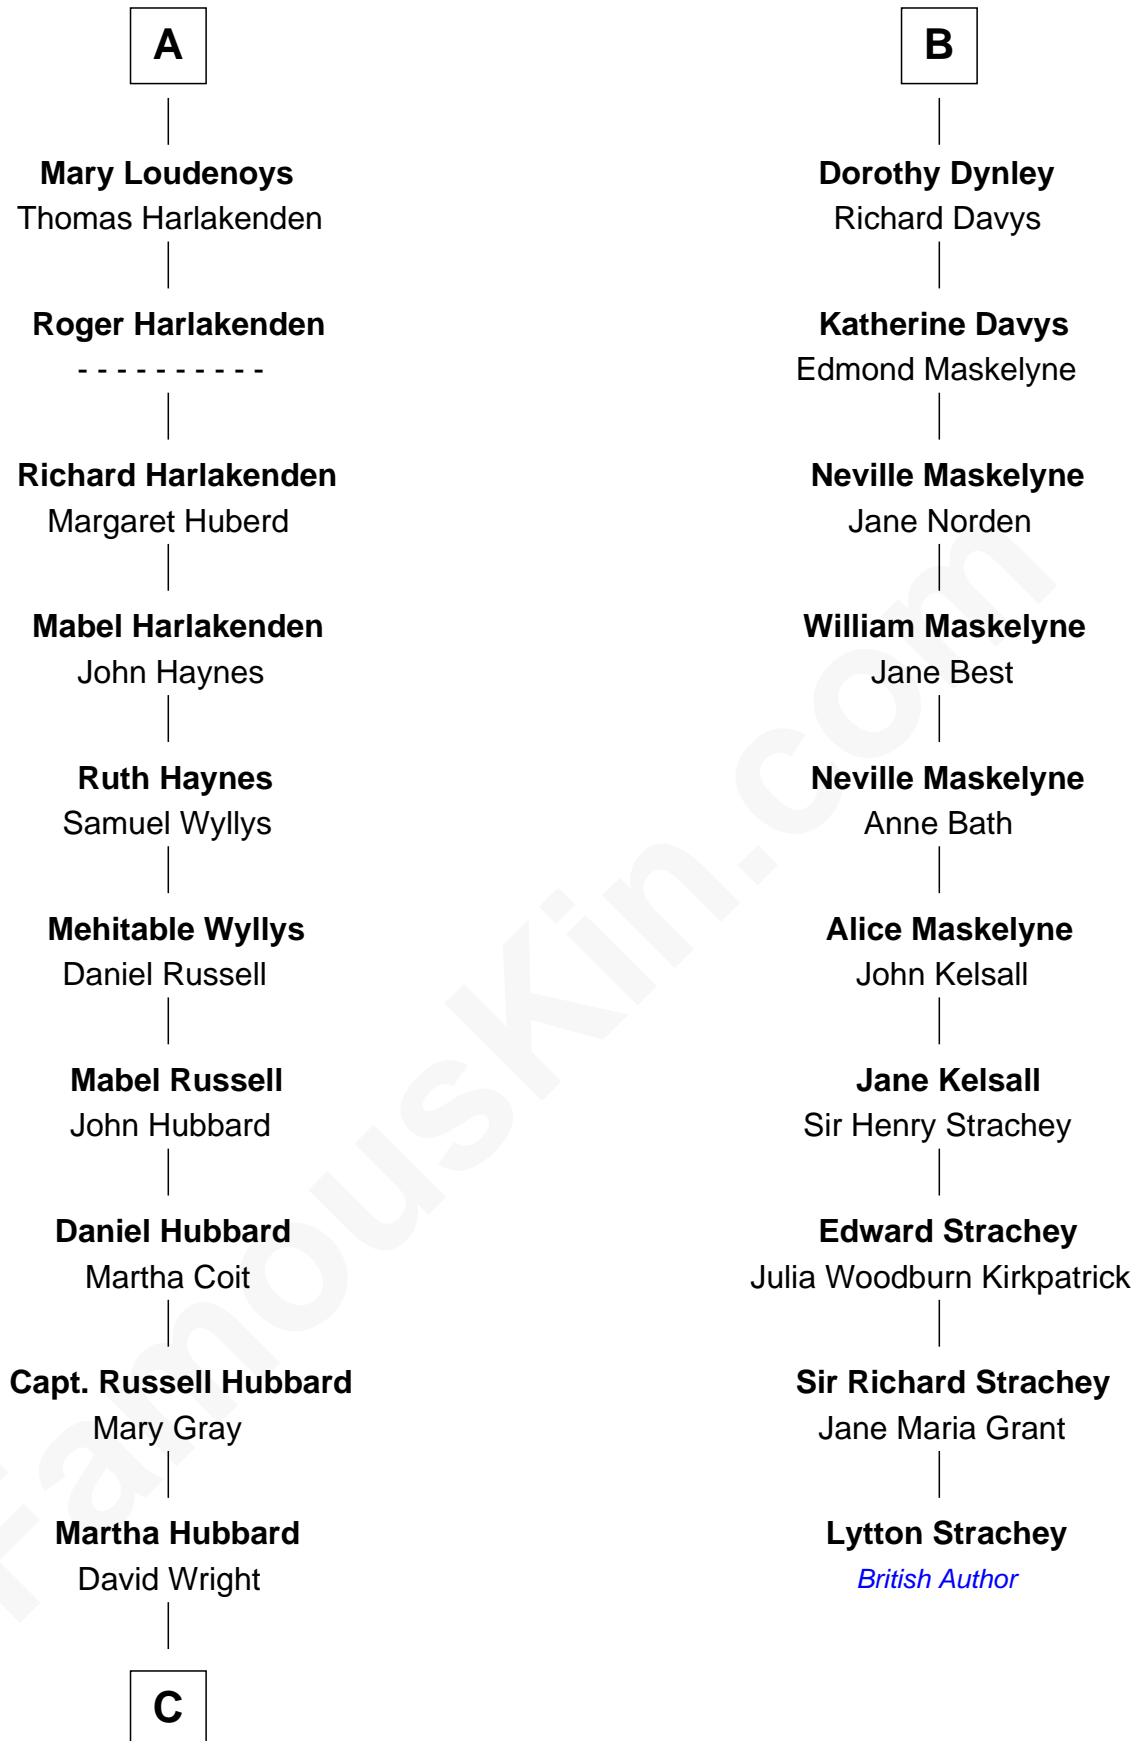

FamousKin.com Relationship Chart of

Anne Baxter
Movie Actress

16th cousin 5 times removed of

Lytton Strachey

Author and Co-Founder of Bloomsbury Group

FamousKin.com