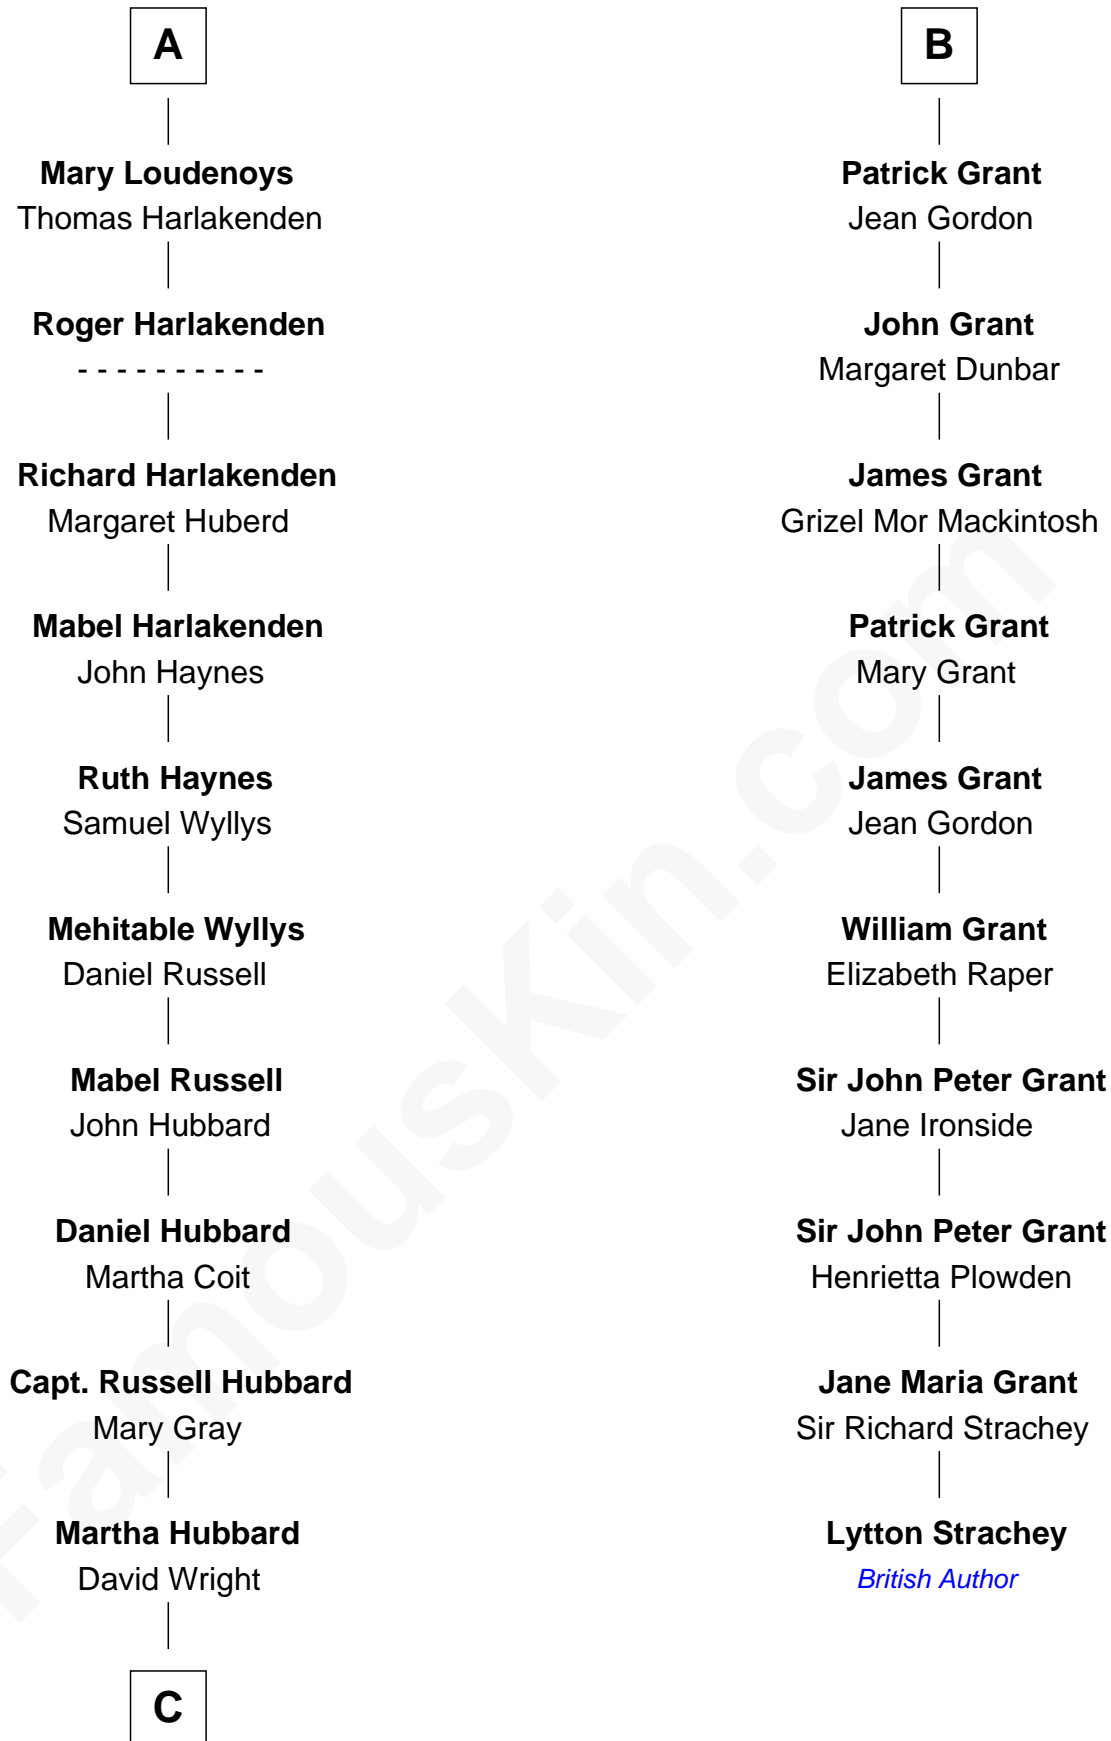

# FamousKin.com Relationship Chart of

**Anne Baxter**  
*Movie Actress*

16th cousin 5 times removed of

**Lytton Strachey**

*Author and Co-Founder of Bloomsbury Group*

FamousKin.com