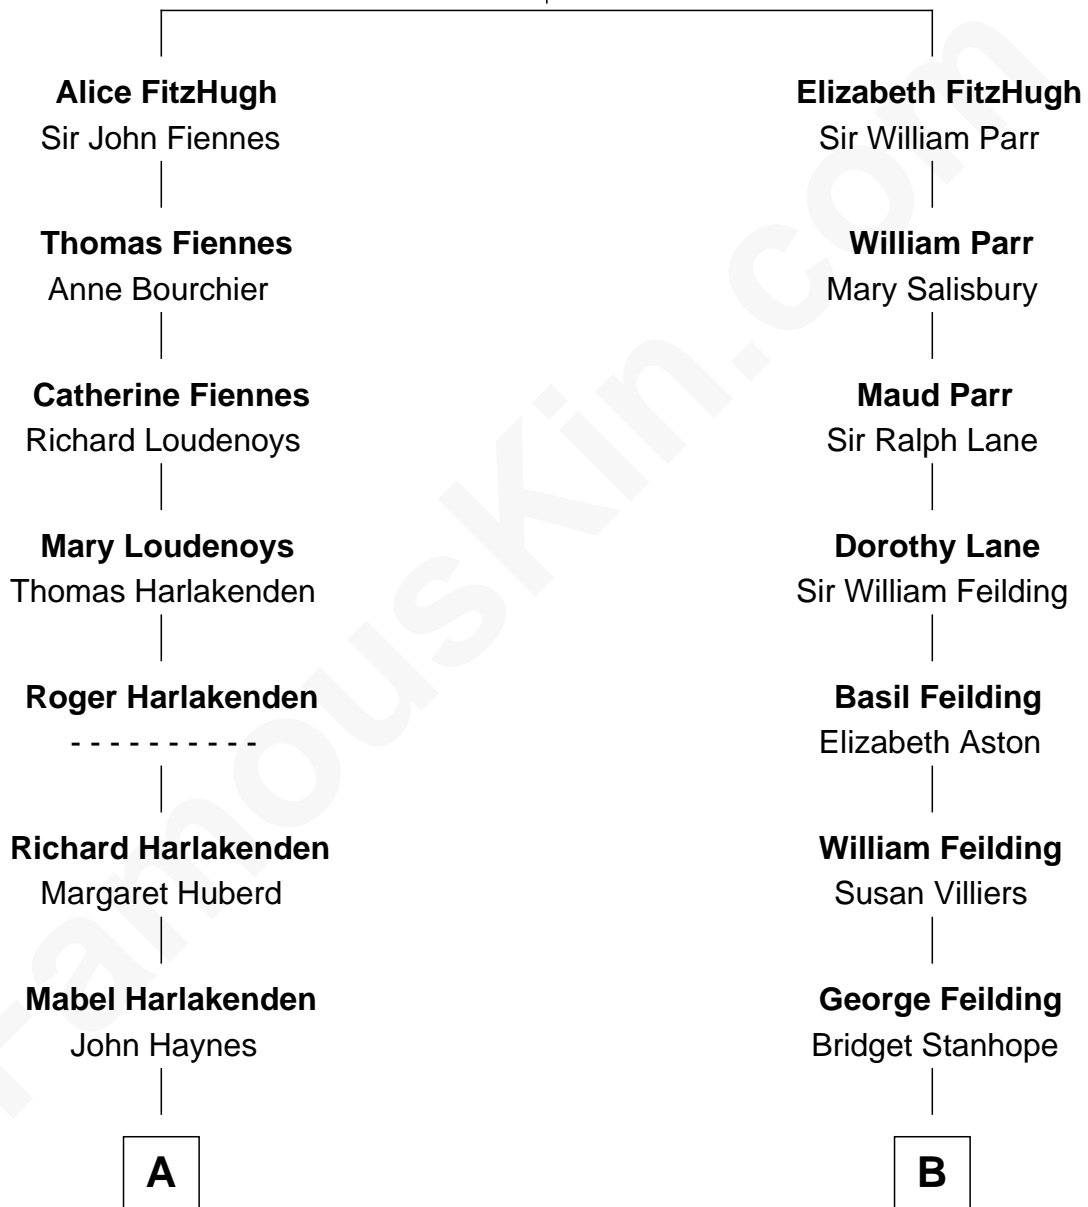

FamousKin.com Relationship Chart of

Anne Baxter

Movie Actress

17th cousin 1 time removed of

Sarah Ferguson

Duchess of York

Sir Henry FitzHugh

Alice de Neville

C

Ronald Ivor Ferguson

Susan Mary Wright

Sarah Ferguson

Duchess of York

FamousKin.com