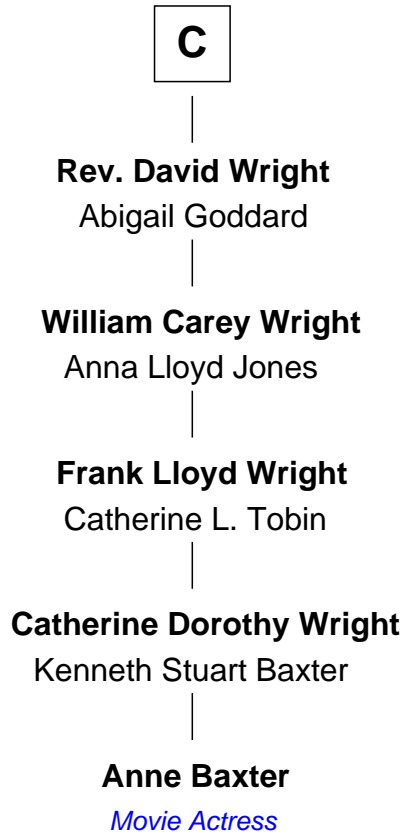

# FamousKin.com Relationship Chart of

**Anne Baxter**

*Movie Actress*

17th cousin 4 times removed of

**Olivia De Havilland**

*Movie Actress*

**Sir William de Bohun**  
Elizabeth de Badlesmere

FamousKin.com