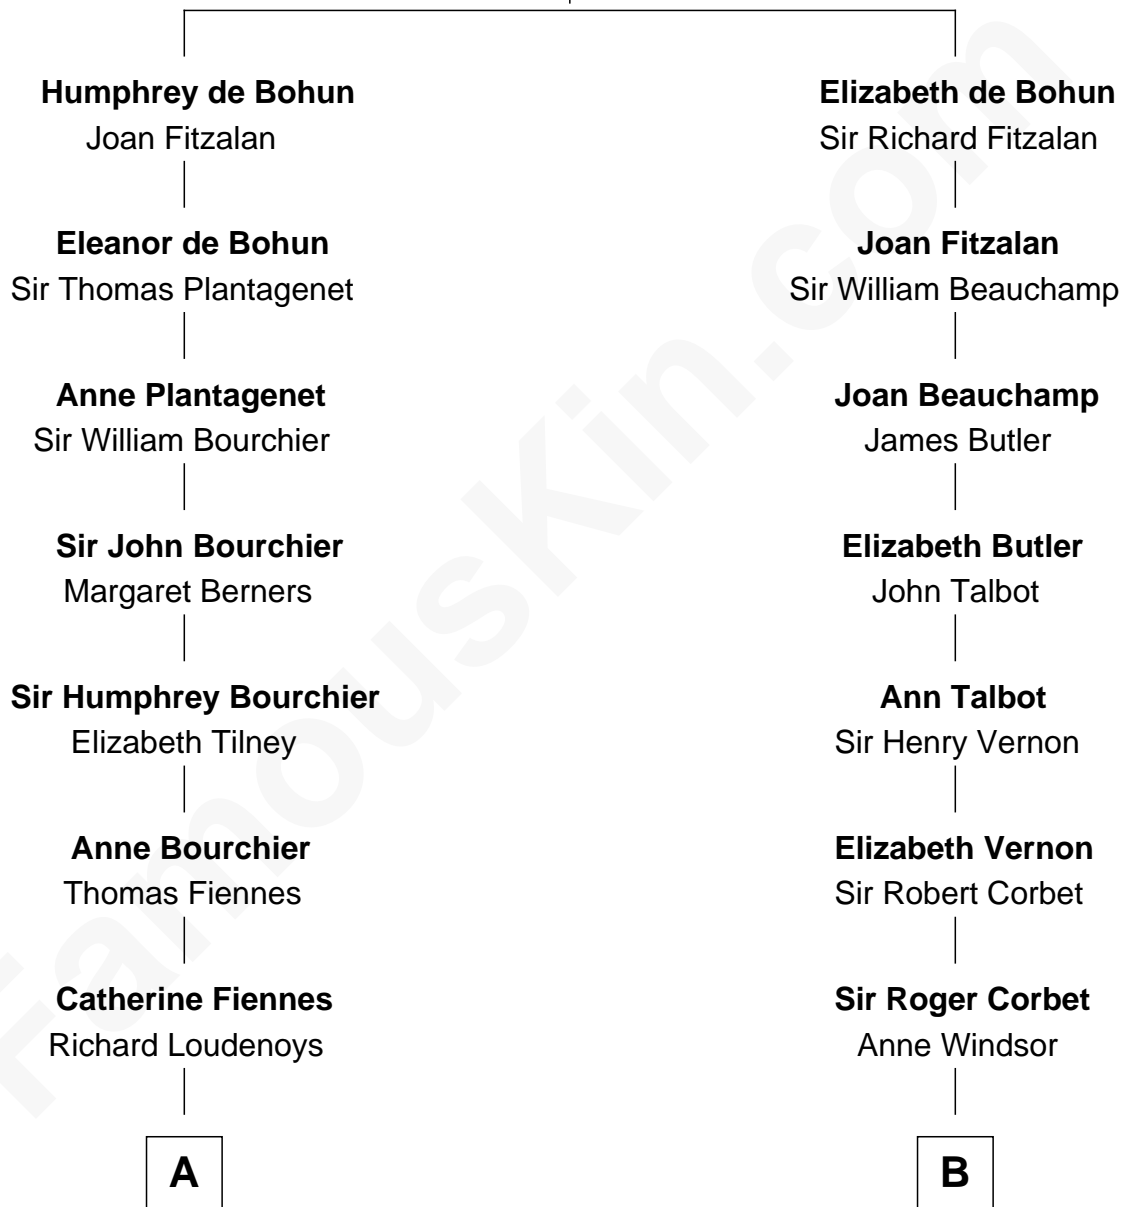

# FamousKin.com Relationship Chart of

**Anne Baxter**

*Movie Actress*

17th cousin 4 times removed of

**Olivia De Havilland**

*Movie Actress*

**Sir William de Bohun**  
Elizabeth de Badlesmere

FamousKin.com