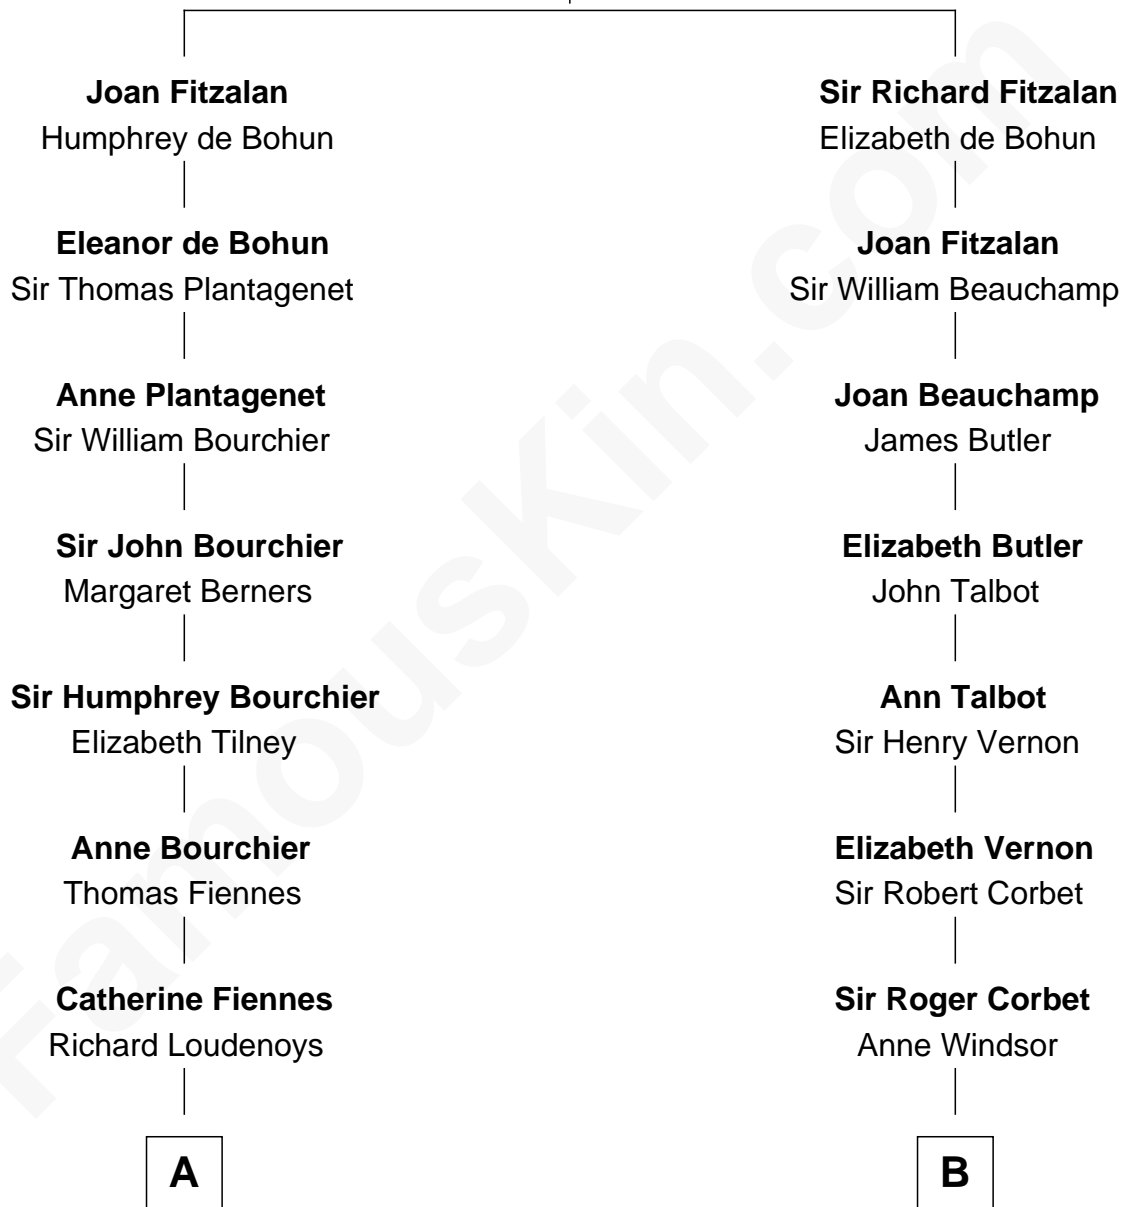

# FamousKin.com Relationship Chart of

**Anne Baxter**

*Movie Actress*

17th cousin 4 times removed of

**Joan Fontaine**

*Movie Actress*

**Richard Fitzalan**  
Eleanor Plantagenet

FamousKin.com