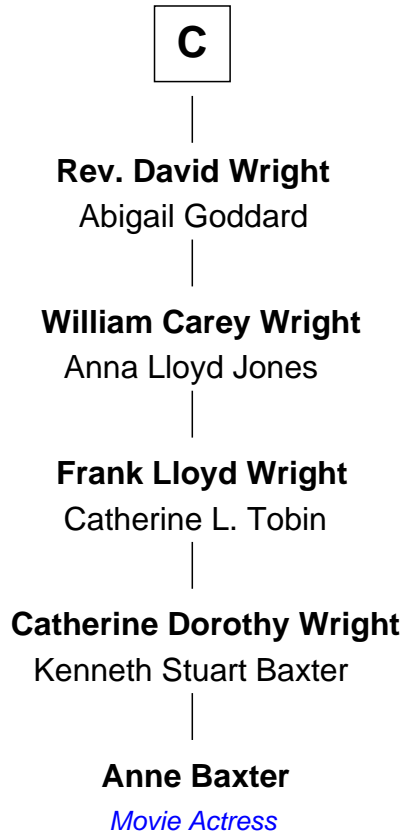

# FamousKin.com Relationship Chart of

**Anne Baxter**

*Movie Actress*

17th cousin 4 times removed of

**Joan Fontaine**

*Movie Actress*

**Richard Fitzalan**  
Eleanor Plantagenet

FamousKin.com