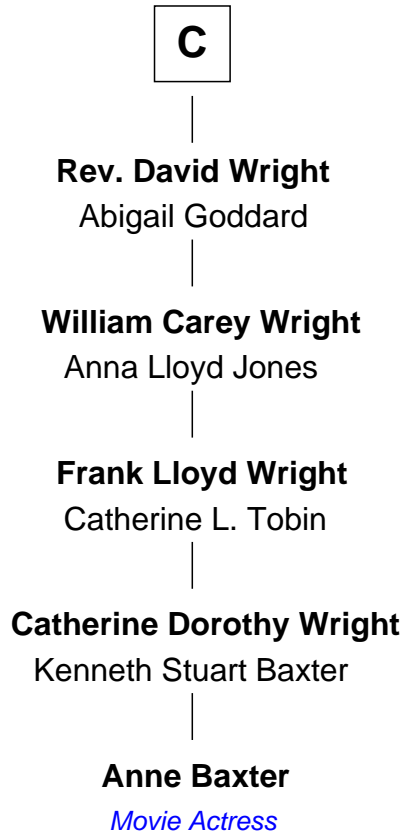

FamousKin.com Relationship Chart of

Anne Baxter

Movie Actress

17th cousin 4 times removed of

Joan Fontaine

Movie Actress

Sir William de Bohun
Elizabeth de Badlesmere

FamousKin.com