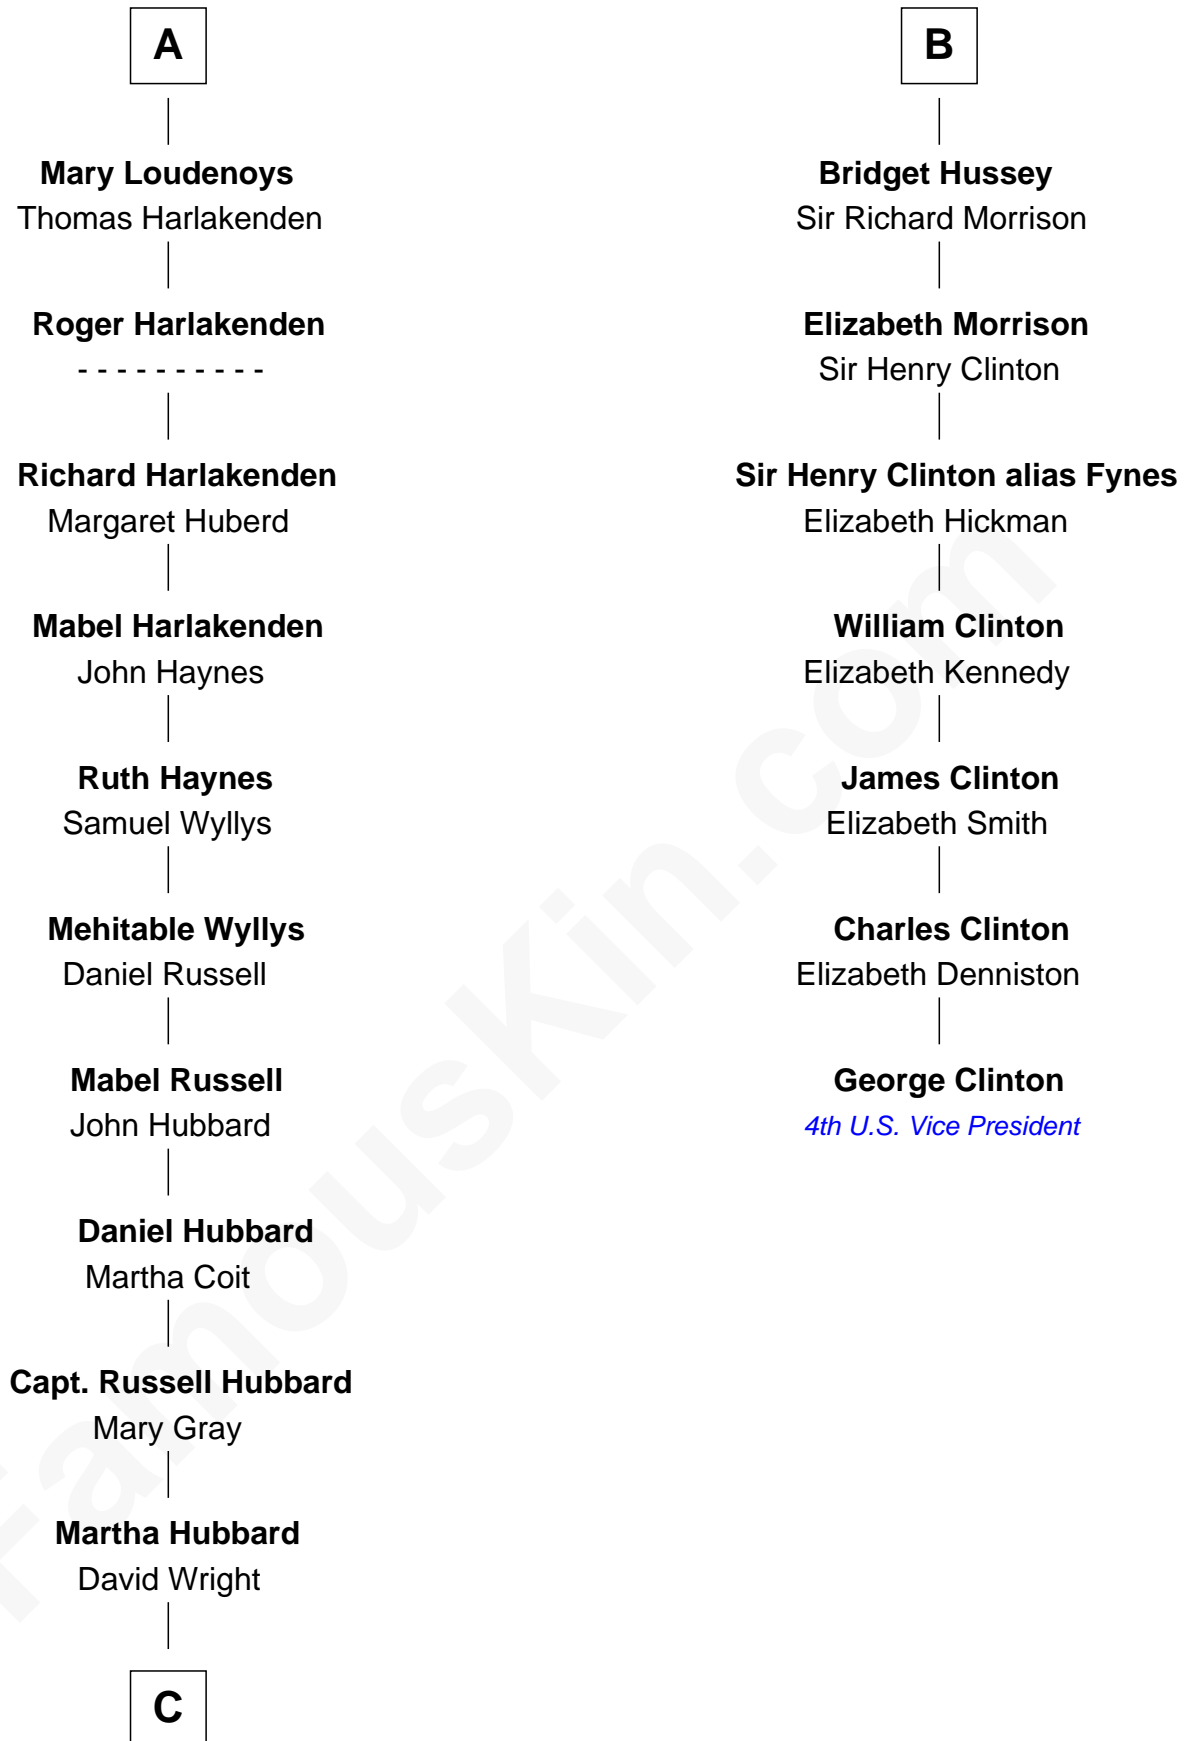

FamousKin.com Relationship Chart of

Anne Baxter

Movie Actress

13th cousin 8 times removed of

George Clinton

4th U.S. Vice President

William III of Hainault

Jeanne of Valois

Philippa of Hainault
Edward III, King of England

Sir Thomas Plantagenet
Eleanor de Bohun

Anne Plantagenet
Sir William Bouchier

Sir John Bouchier
Margaret Berners

Sir Humphrey Bouchier
Elizabeth Tilney

Anne Bouchier
Thomas Fiennes

Catherine Fiennes
Richard Loudenoys

A

Philippa of Hainault
Edward III, King of England

John of Gaunt
Blanche of Lancaster

Elizabeth of Lancaster
John de Holand

Constance de Holand
Sir John Grey

Sir Edmund Grey
Katherine Percy

George Grey
Catherine Herbert

Anne Grey
Sir John Hussey

B

FamousKin.com