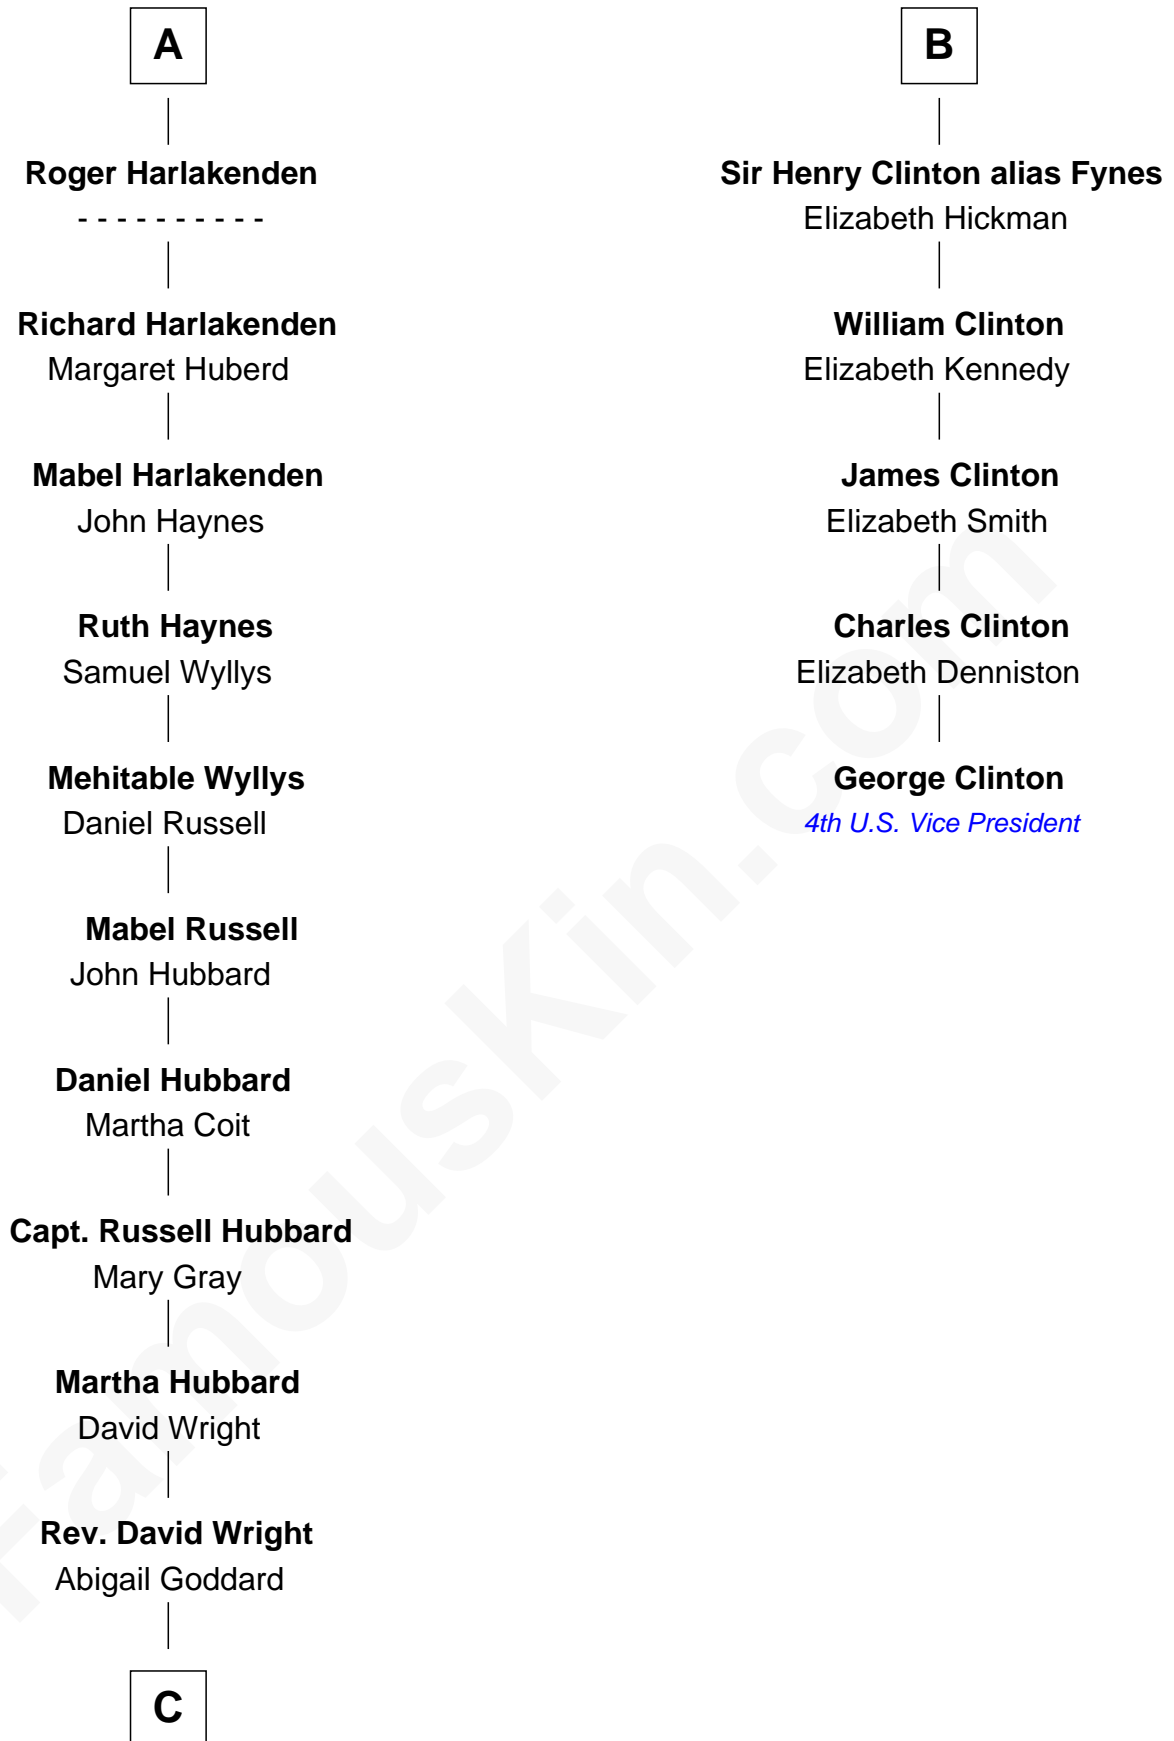

FamousKin.com Relationship Chart of

Anne Baxter
Movie Actress

11th cousin 9 times removed of

George Clinton
4th U.S. Vice President

C

—
William Carey Wright

Anna Lloyd Jones

—
Frank Lloyd Wright

Catherine L. Tobin

—
Catherine Dorothy Wright

Kenneth Stuart Baxter

—
Anne Baxter

Movie Actress

FamousKin.com