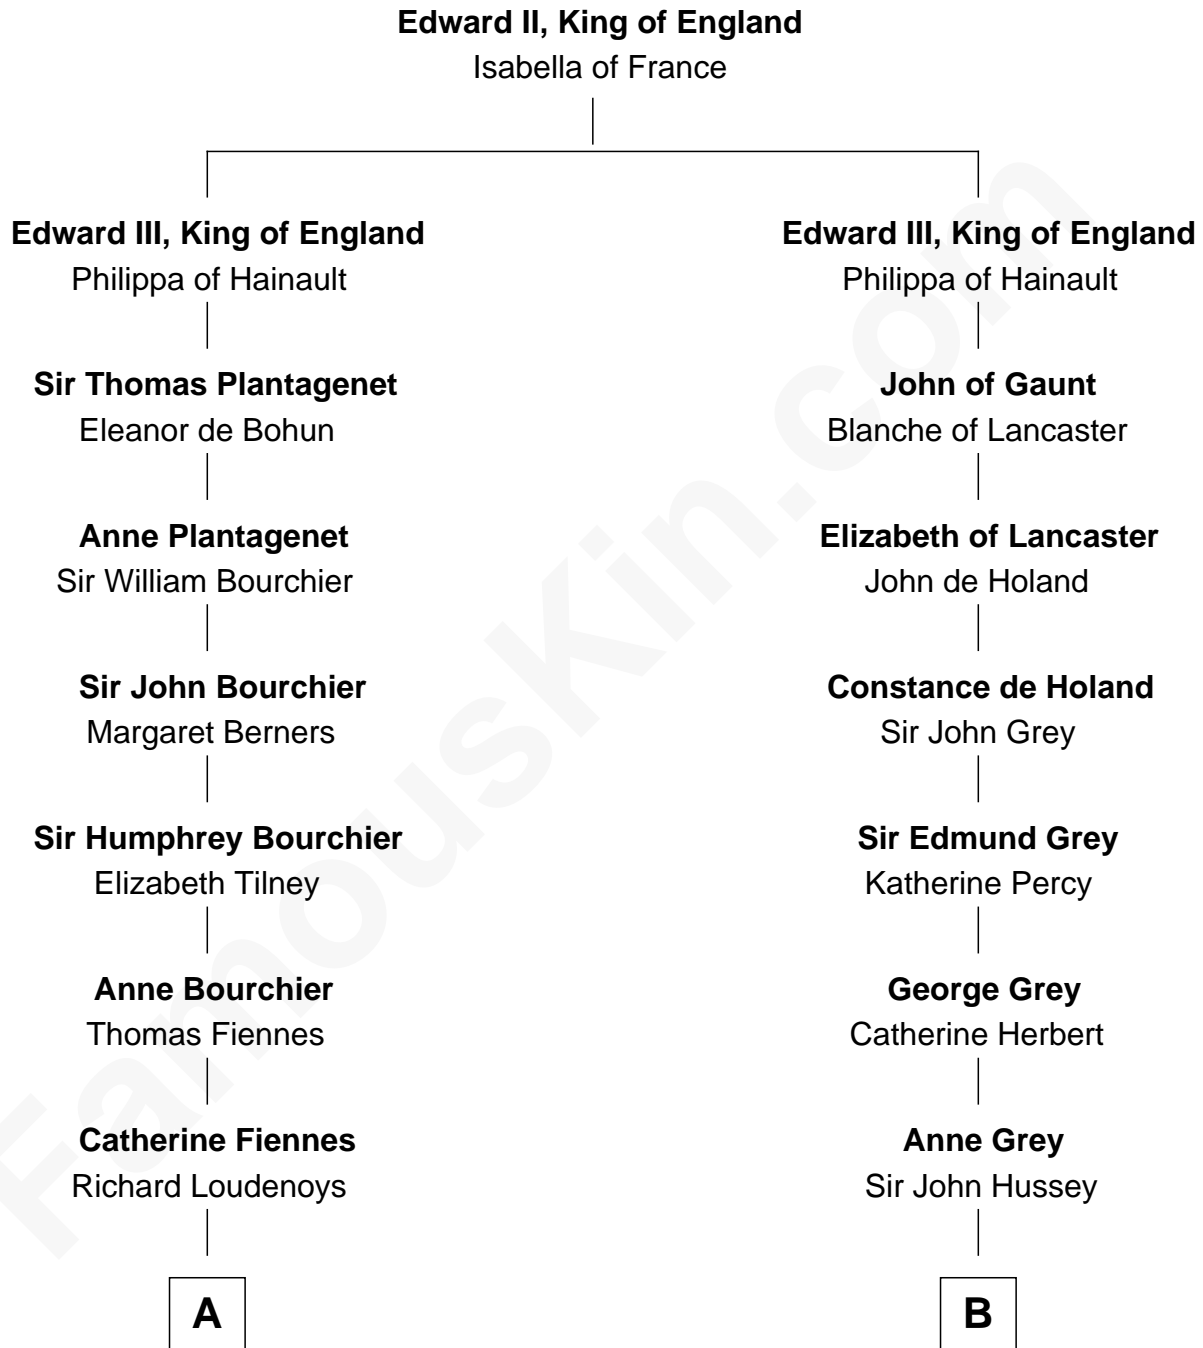

FamousKin.com Relationship Chart of

Anne Baxter
Movie Actress

13th cousin 8 times removed of

George Clinton
4th U.S. Vice President

FamousKin.com