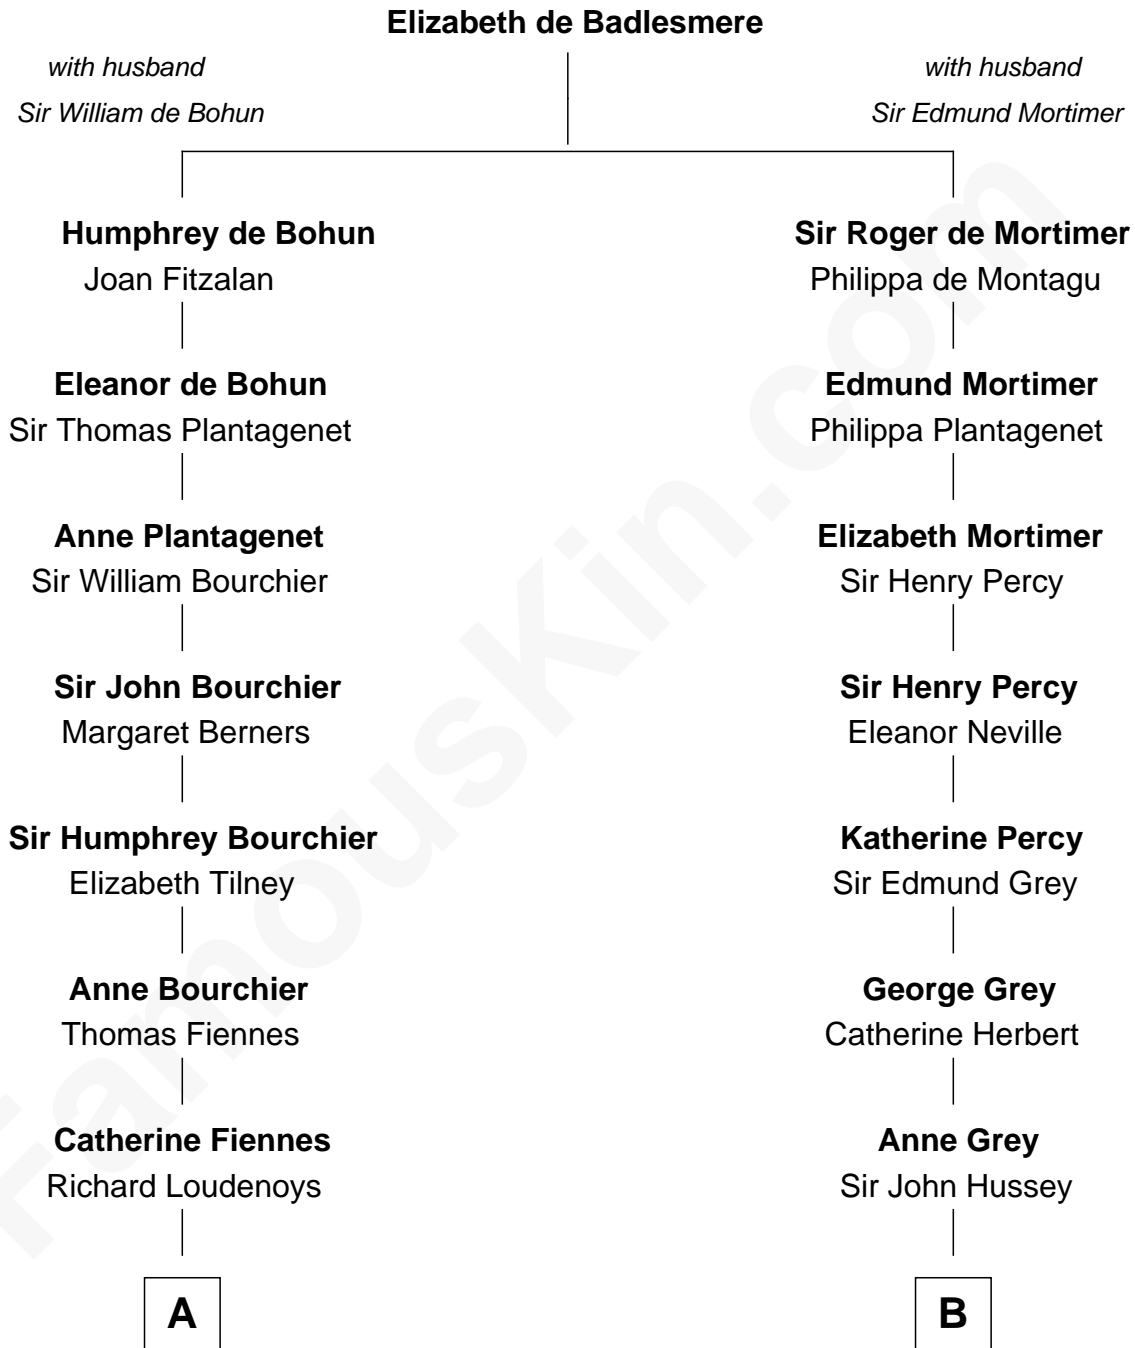

FamousKin.com Relationship Chart of

Anne Baxter

Movie Actress

13th cousin 8 times removed of

George Clinton

4th U.S. Vice President

FamousKin.com