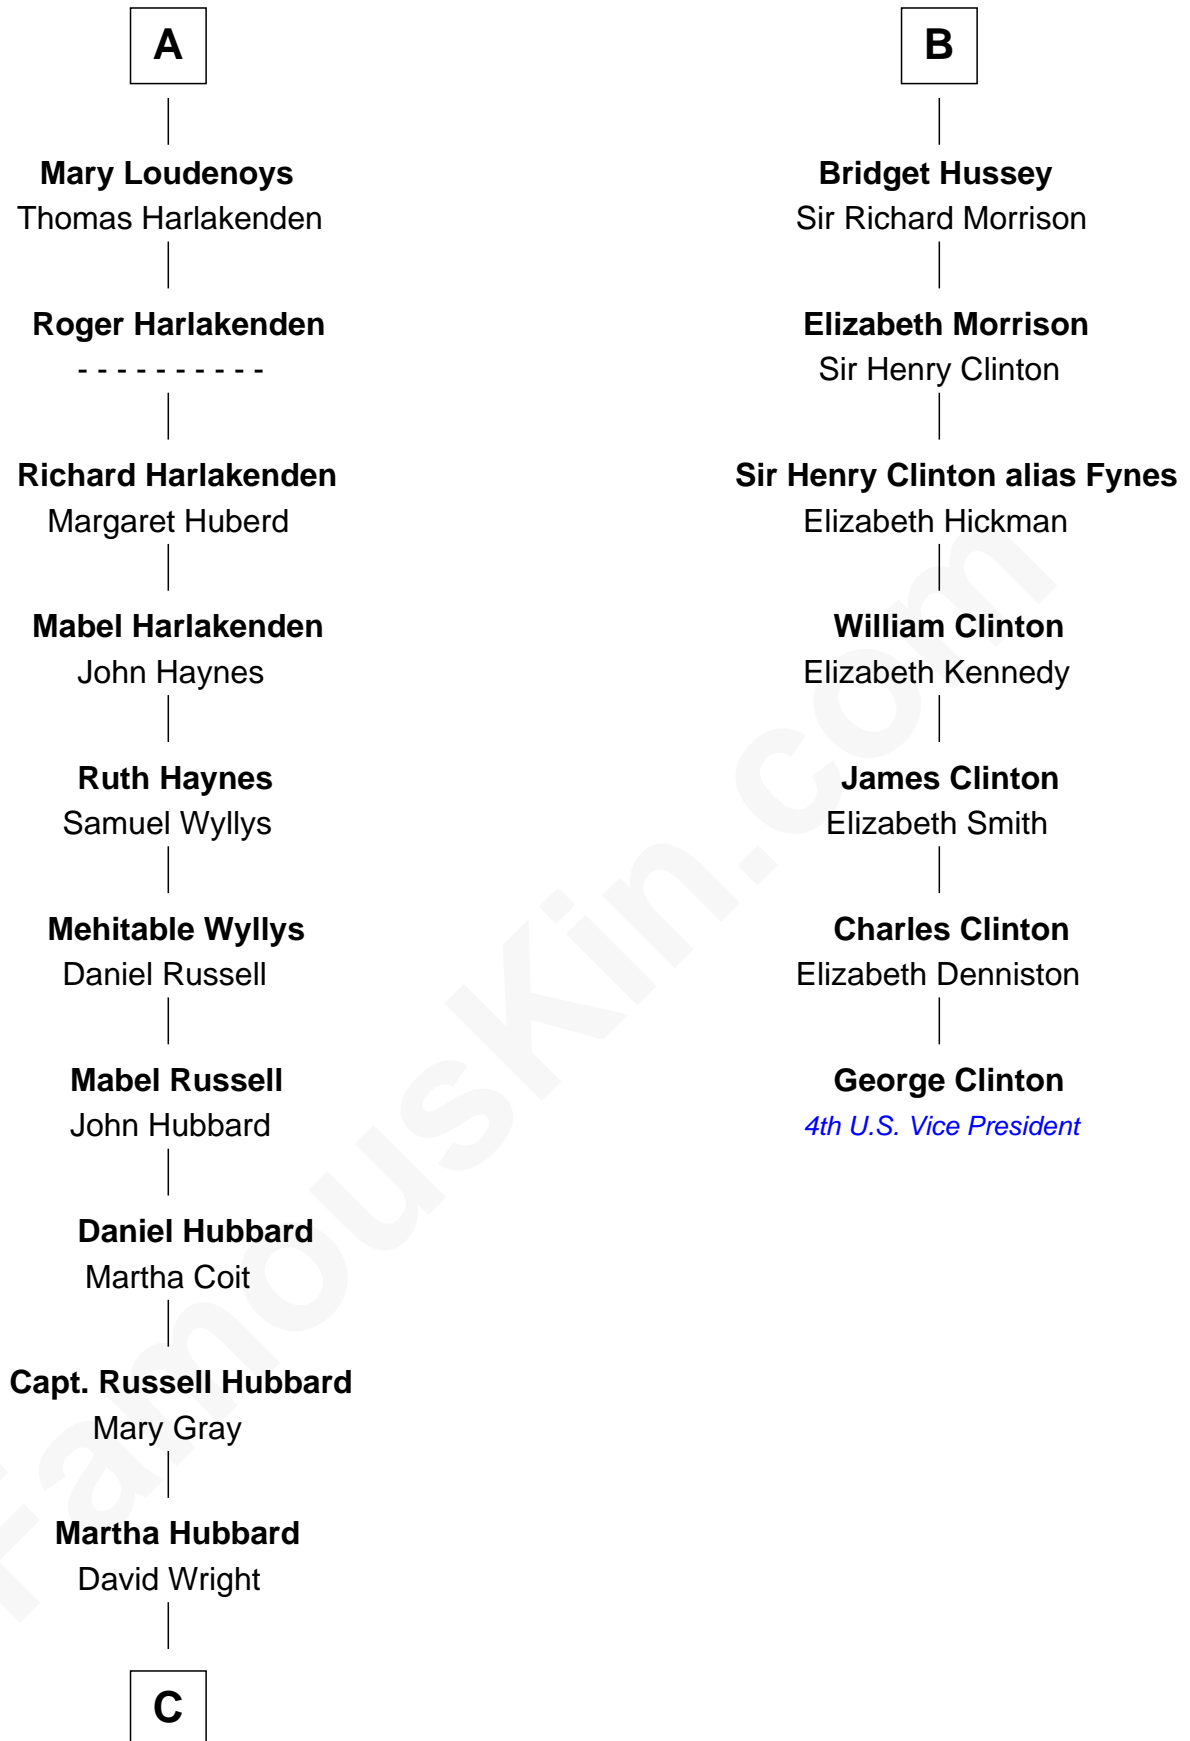

FamousKin.com Relationship Chart of

Anne Baxter

Movie Actress

13th cousin 8 times removed of

George Clinton

4th U.S. Vice President

FamousKin.com