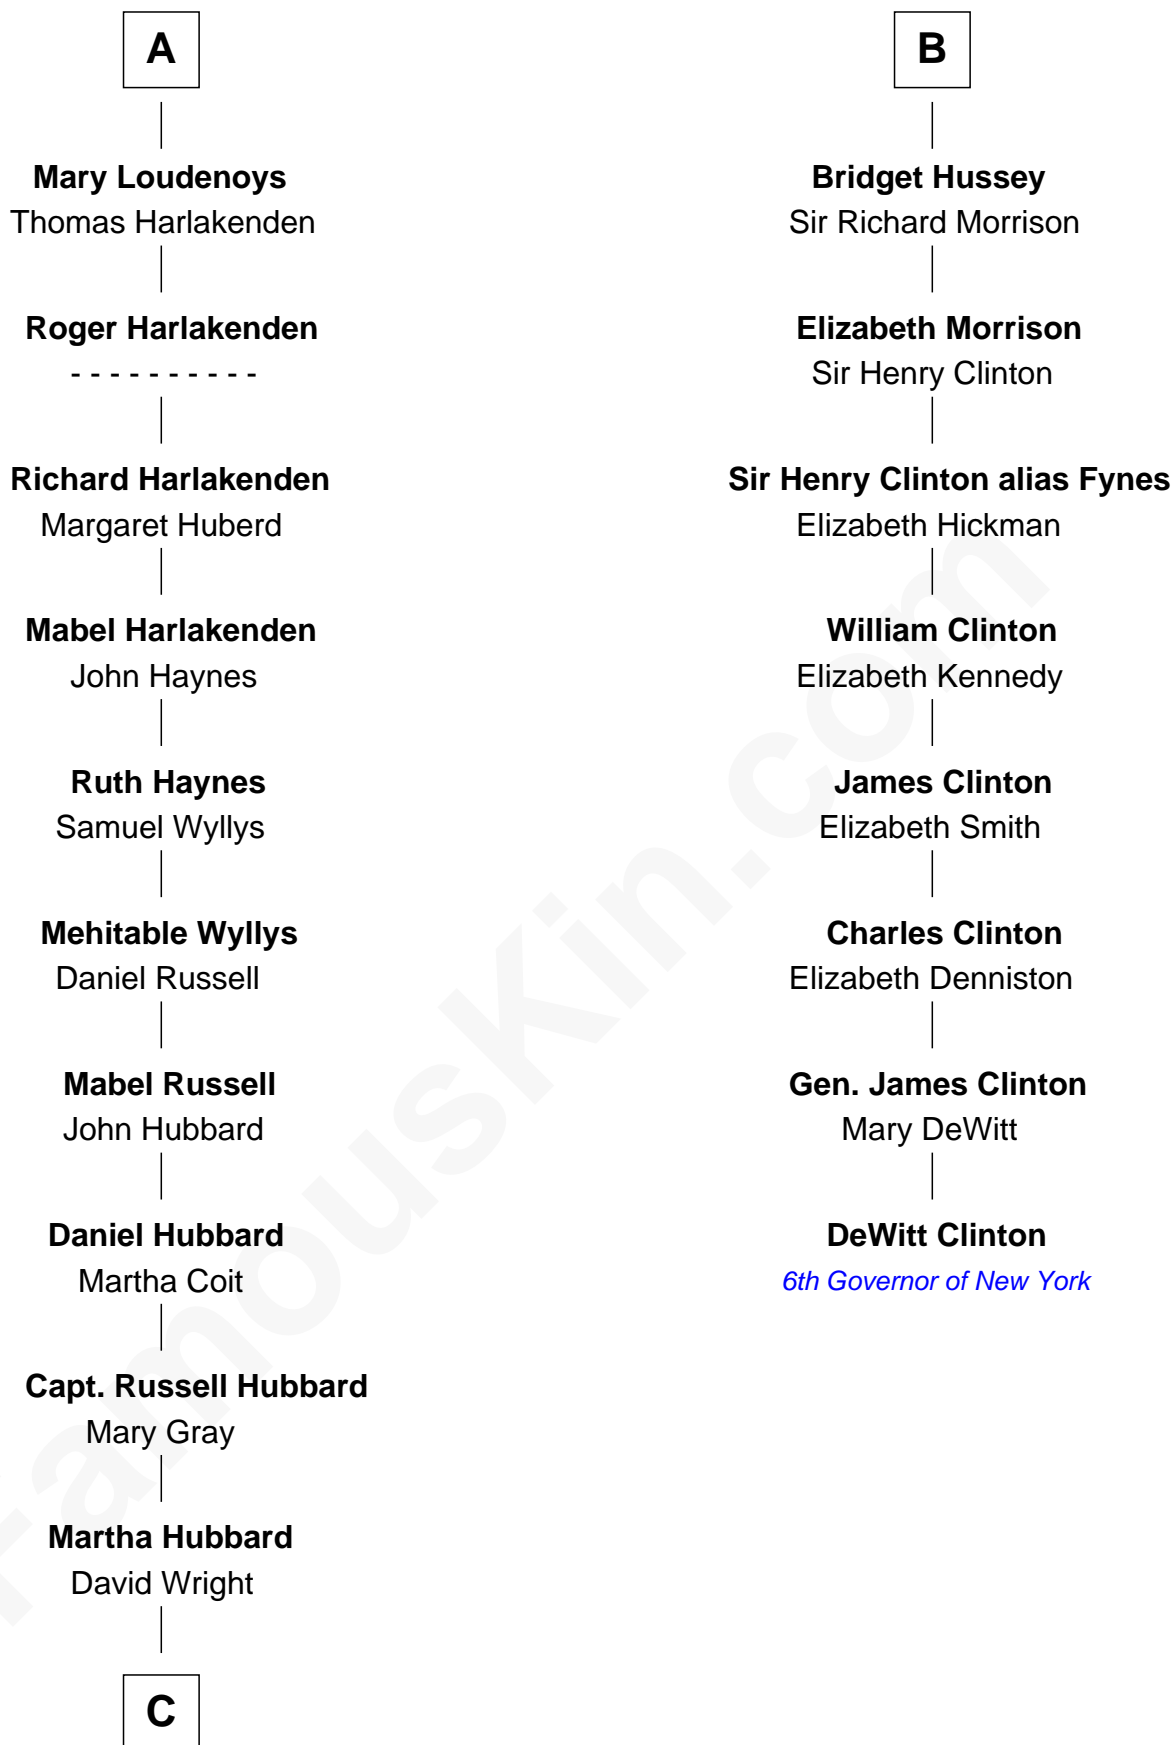

FamousKin.com Relationship Chart of

Anne Baxter

Movie Actress

14th cousin 7 times removed of

DeWitt Clinton

6th Governor of New York

FamousKin.com