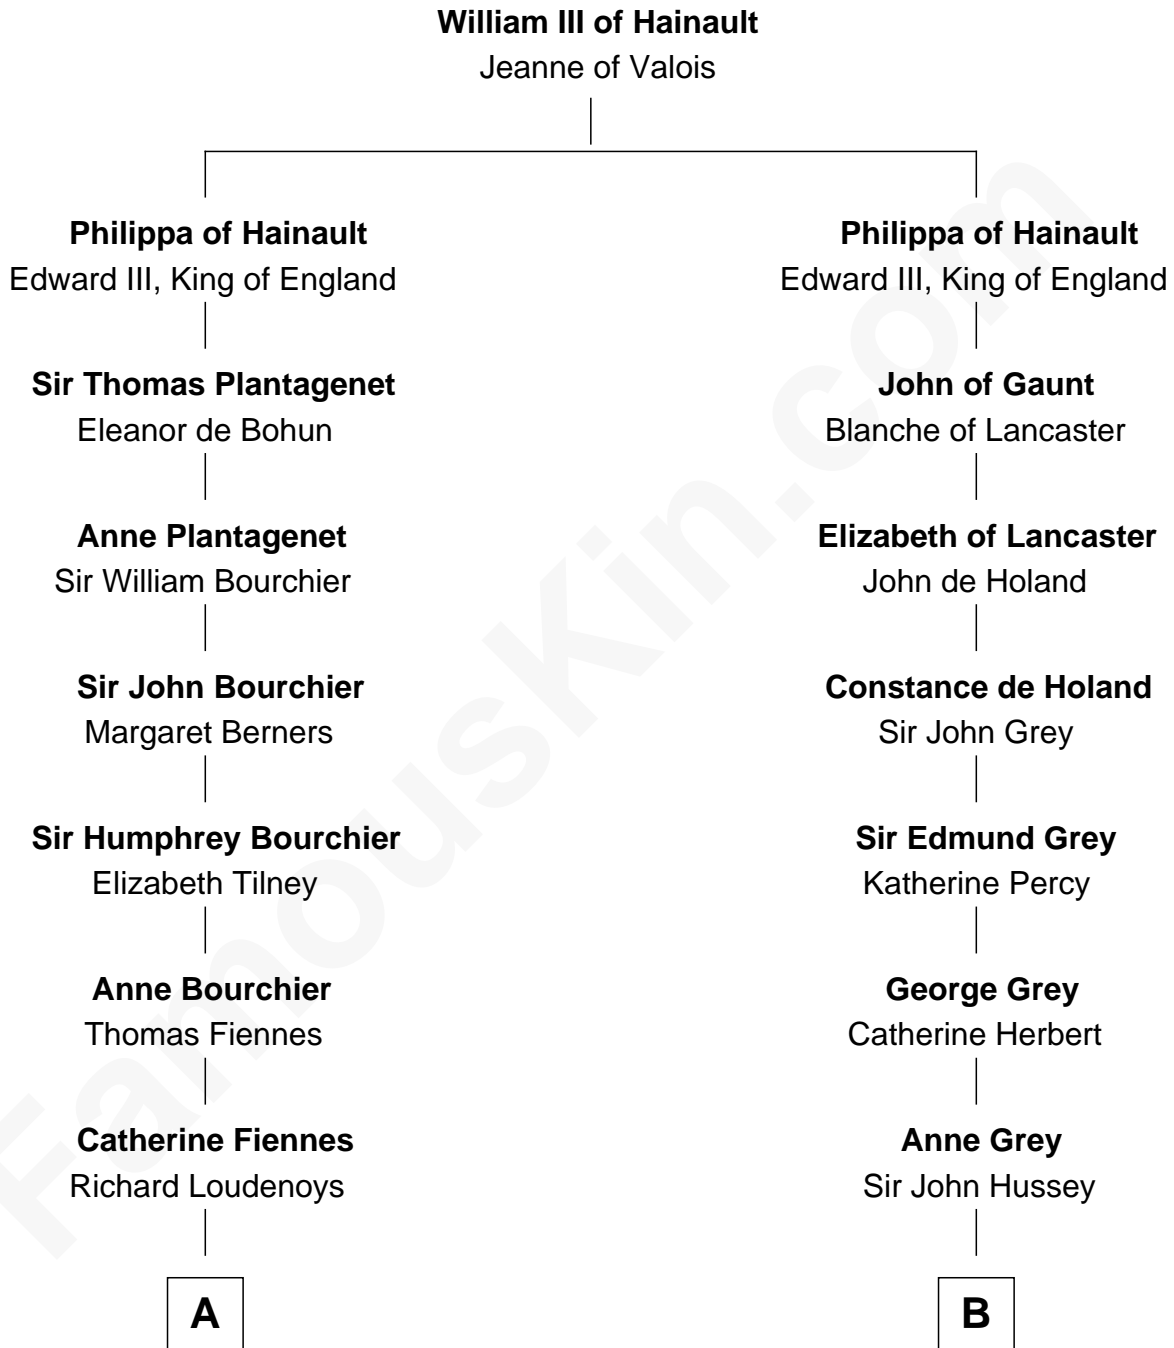

FamousKin.com Relationship Chart of

Anne Baxter

Movie Actress

14th cousin 7 times removed of

DeWitt Clinton

6th Governor of New York

FamousKin.com