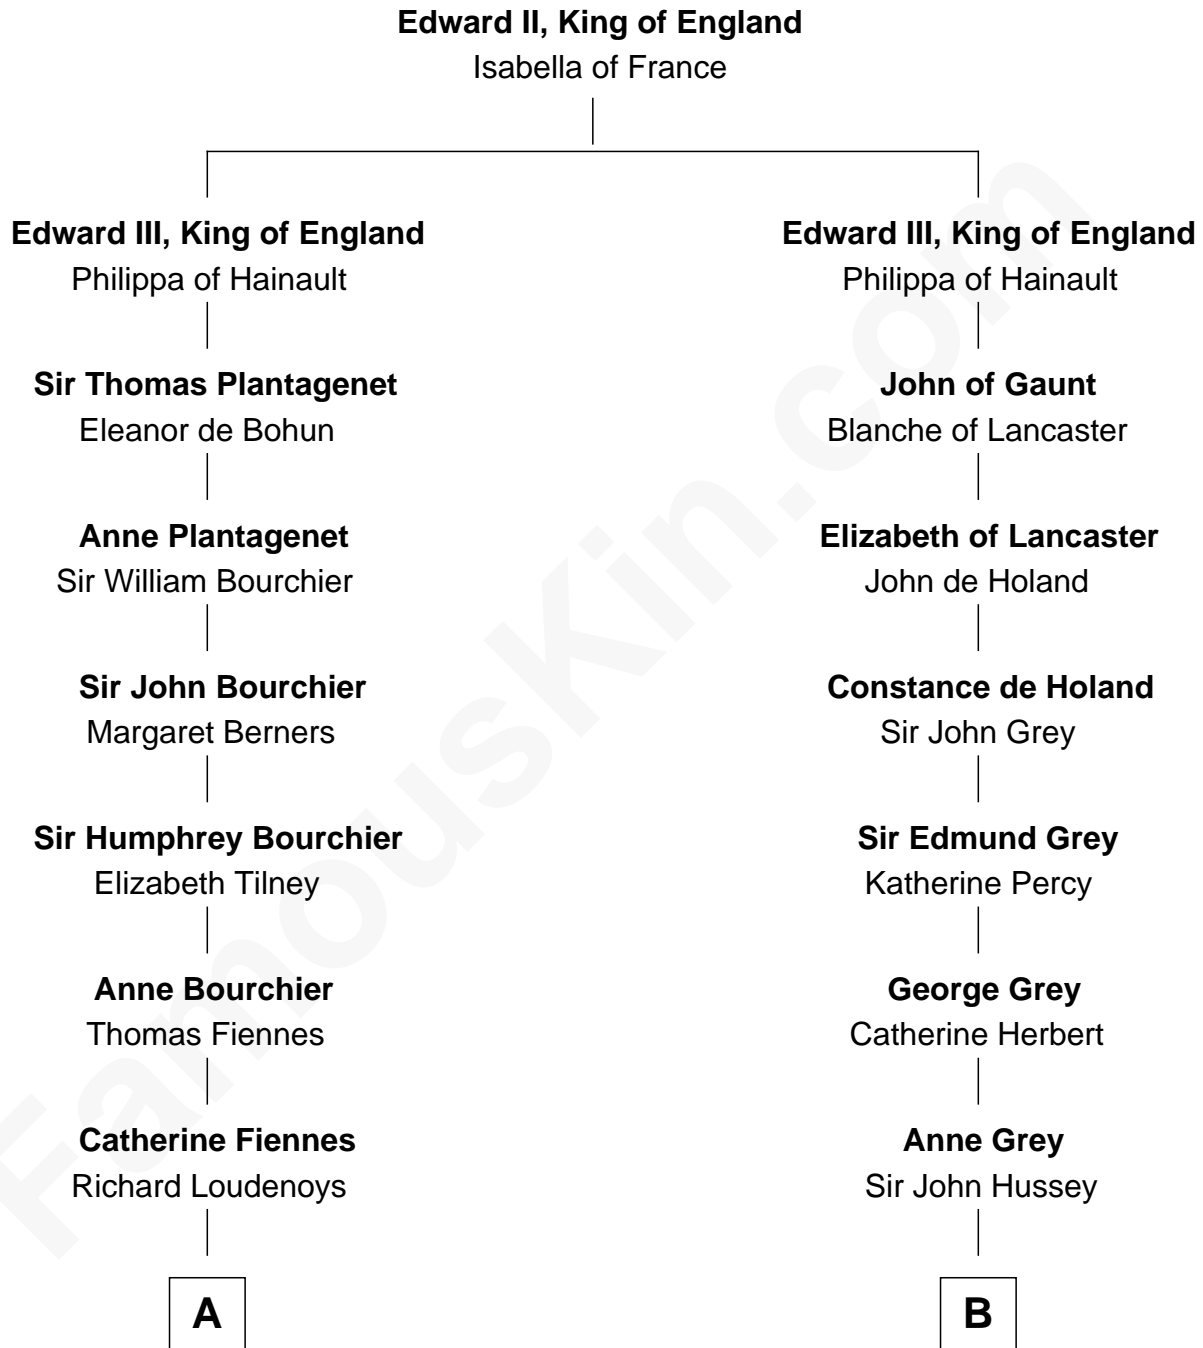

FamousKin.com Relationship Chart of

Anne Baxter

Movie Actress

14th cousin 7 times removed of

DeWitt Clinton

6th Governor of New York

FamousKin.com