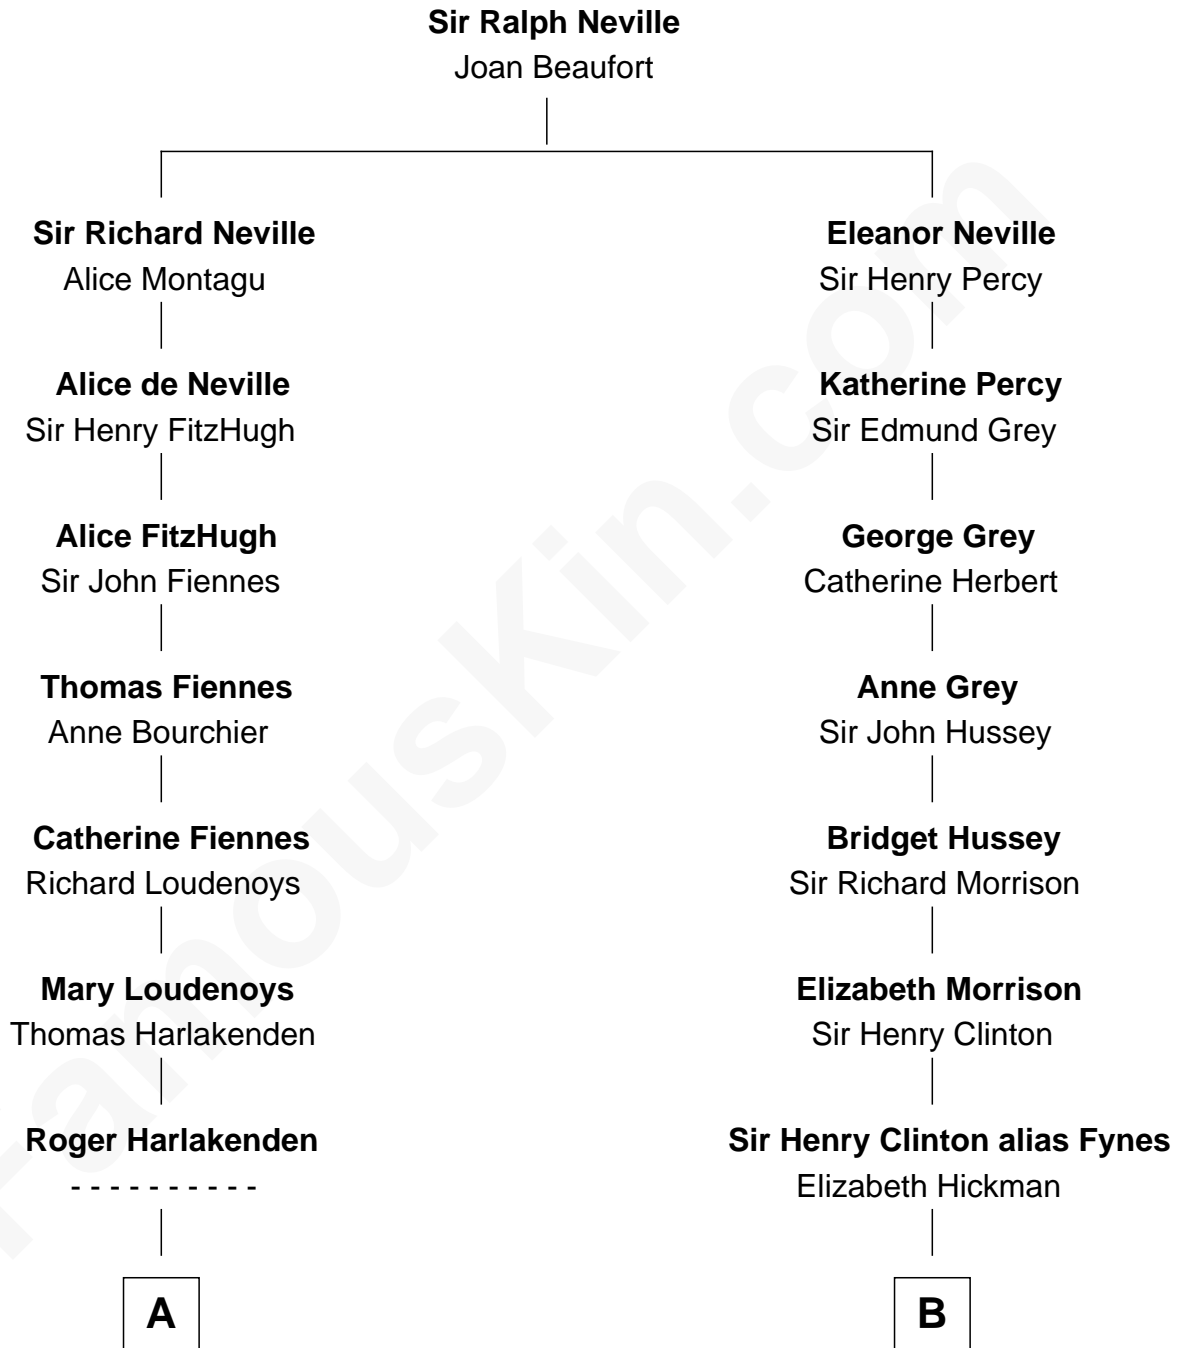

# FamousKin.com Relationship Chart of

**Anne Baxter**  
Movie Actress

11th cousin 8 times removed of

**DeWitt Clinton**  
6th Governor of New York

**C**

Frank Lloyd Wright

Catherine L. Tobin

Catherine Dorothy Wright

Kenneth Stuart Baxter

Anne Baxter

*Movie Actress*

FamousKin.com