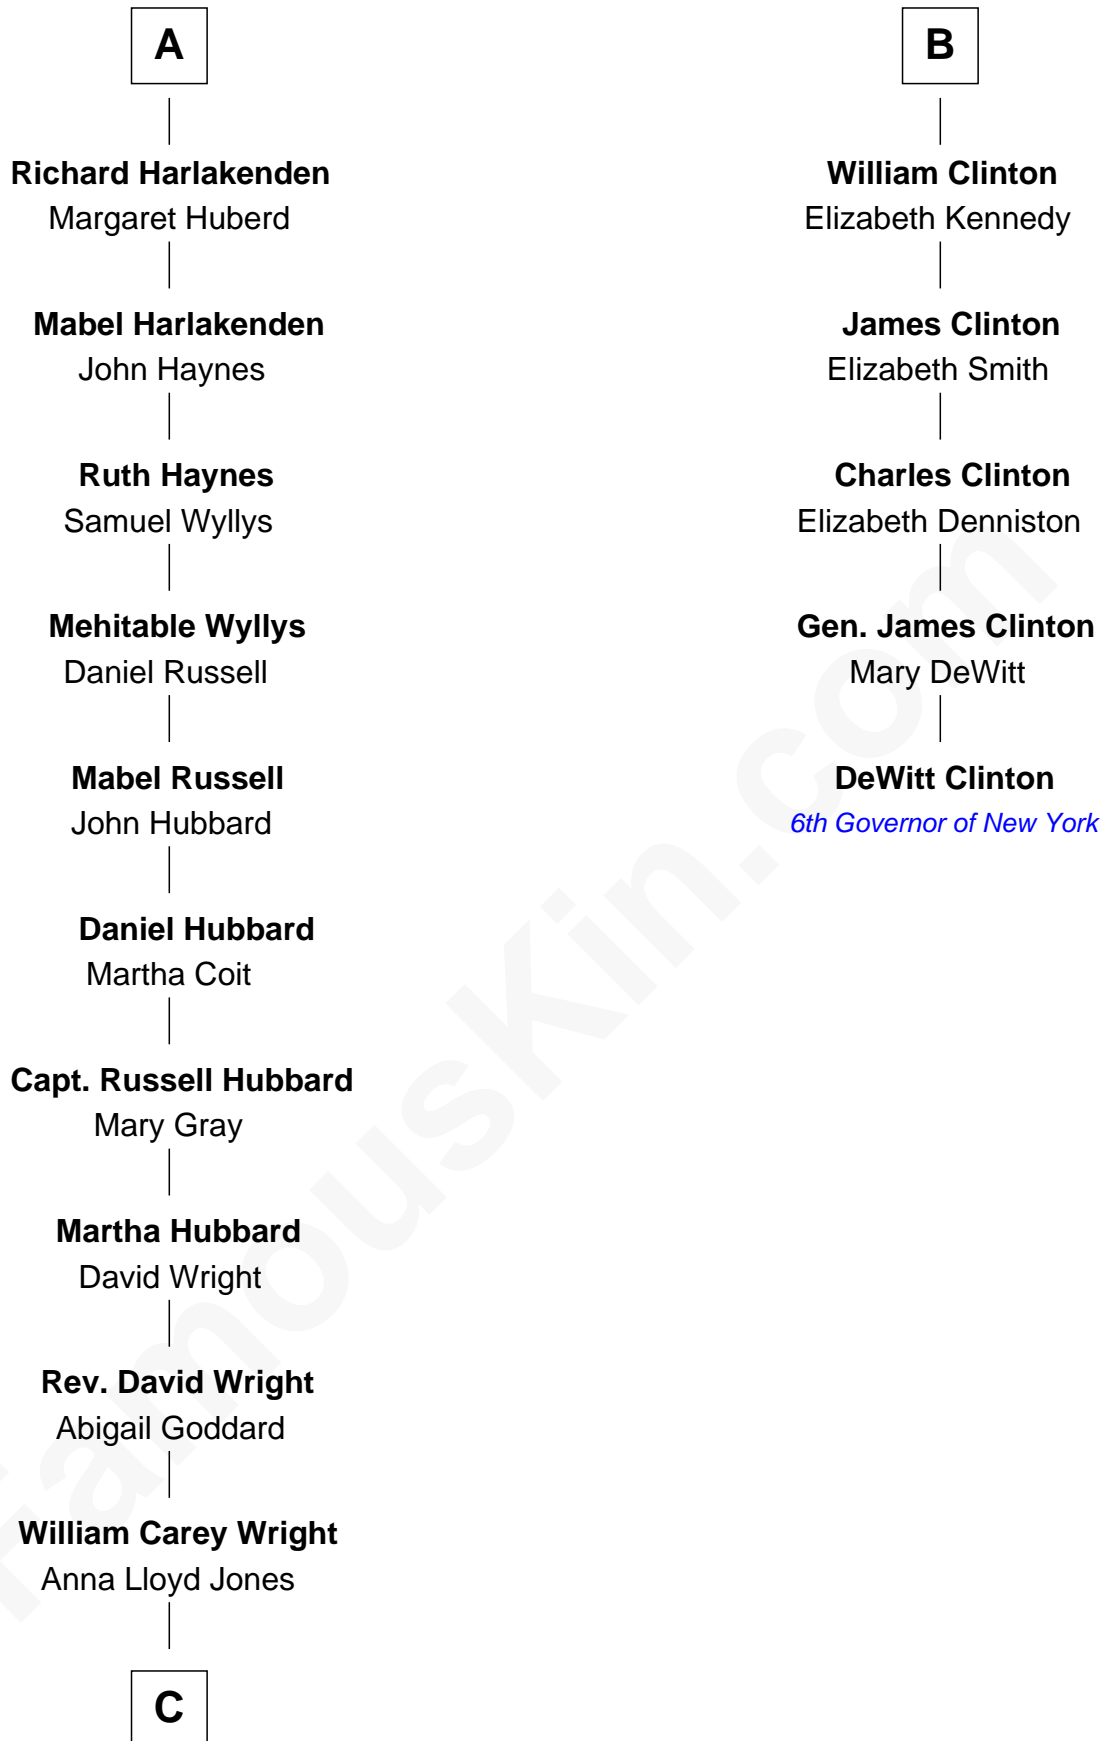

# FamousKin.com Relationship Chart of

**Anne Baxter**  
Movie Actress

11th cousin 8 times removed of

**DeWitt Clinton**  
6th Governor of New York

**C**

Frank Lloyd Wright

Catherine L. Tobin

Catherine Dorothy Wright

Kenneth Stuart Baxter

Anne Baxter

*Movie Actress*

FamousKin.com