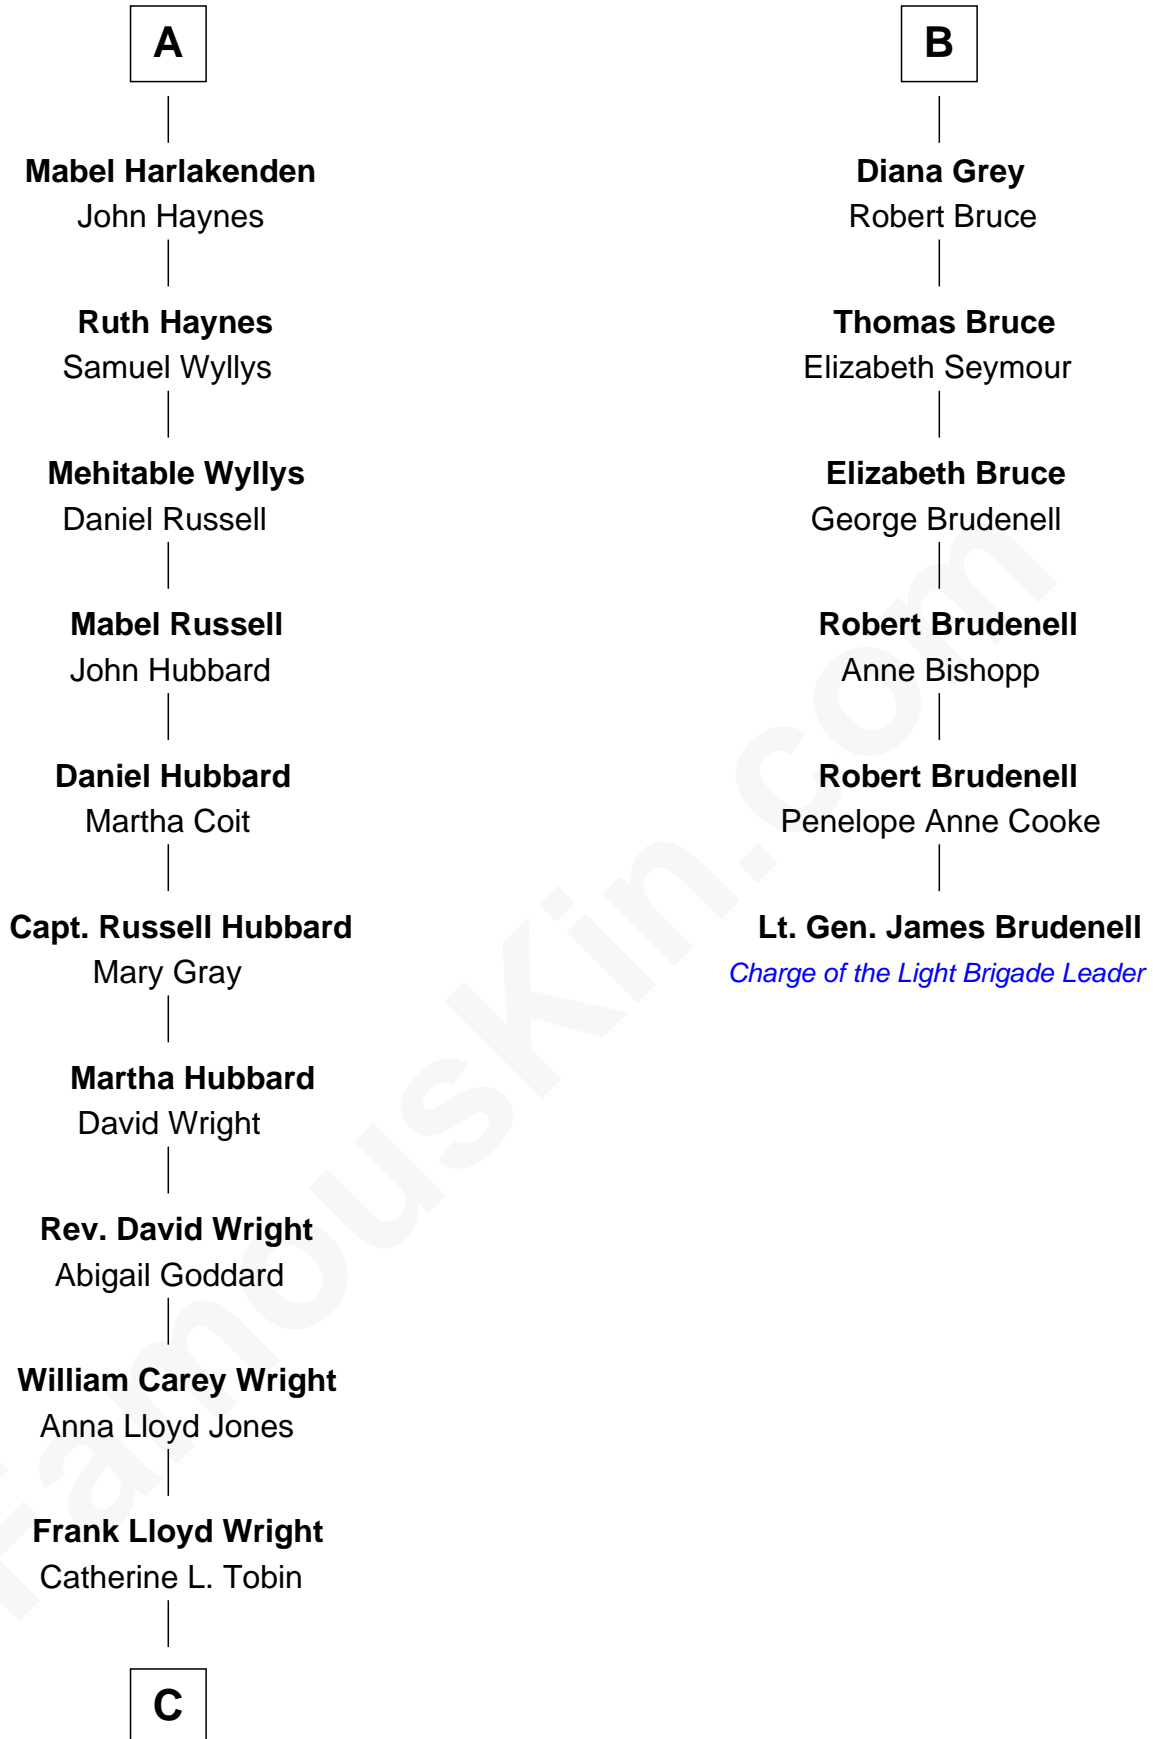

FamousKin.com Relationship Chart of

Anne Baxter
Movie Actress

12th cousin 6 times removed of

Lt. Gen. James Brudenell

Leader of the "Charge of the Light Brigade"

Sir Richard Neville

Alice Montagu

Alice de Neville
Sir Henry FitzHugh

Lucy Neville
Sir Anthony Browne

Elizabeth Browne
Henry Somerset

Lucy Somerset
John Neville

Dorothy Neville
Sir Thomas Cecil

Sir William Cecil
Elizabeth Drury

Anne Cecil
Henry Grey

B

C

—
Catherine Dorothy Wright

Kenneth Stuart Baxter

—
Anne Baxter

Movie Actress

FamousKin.com