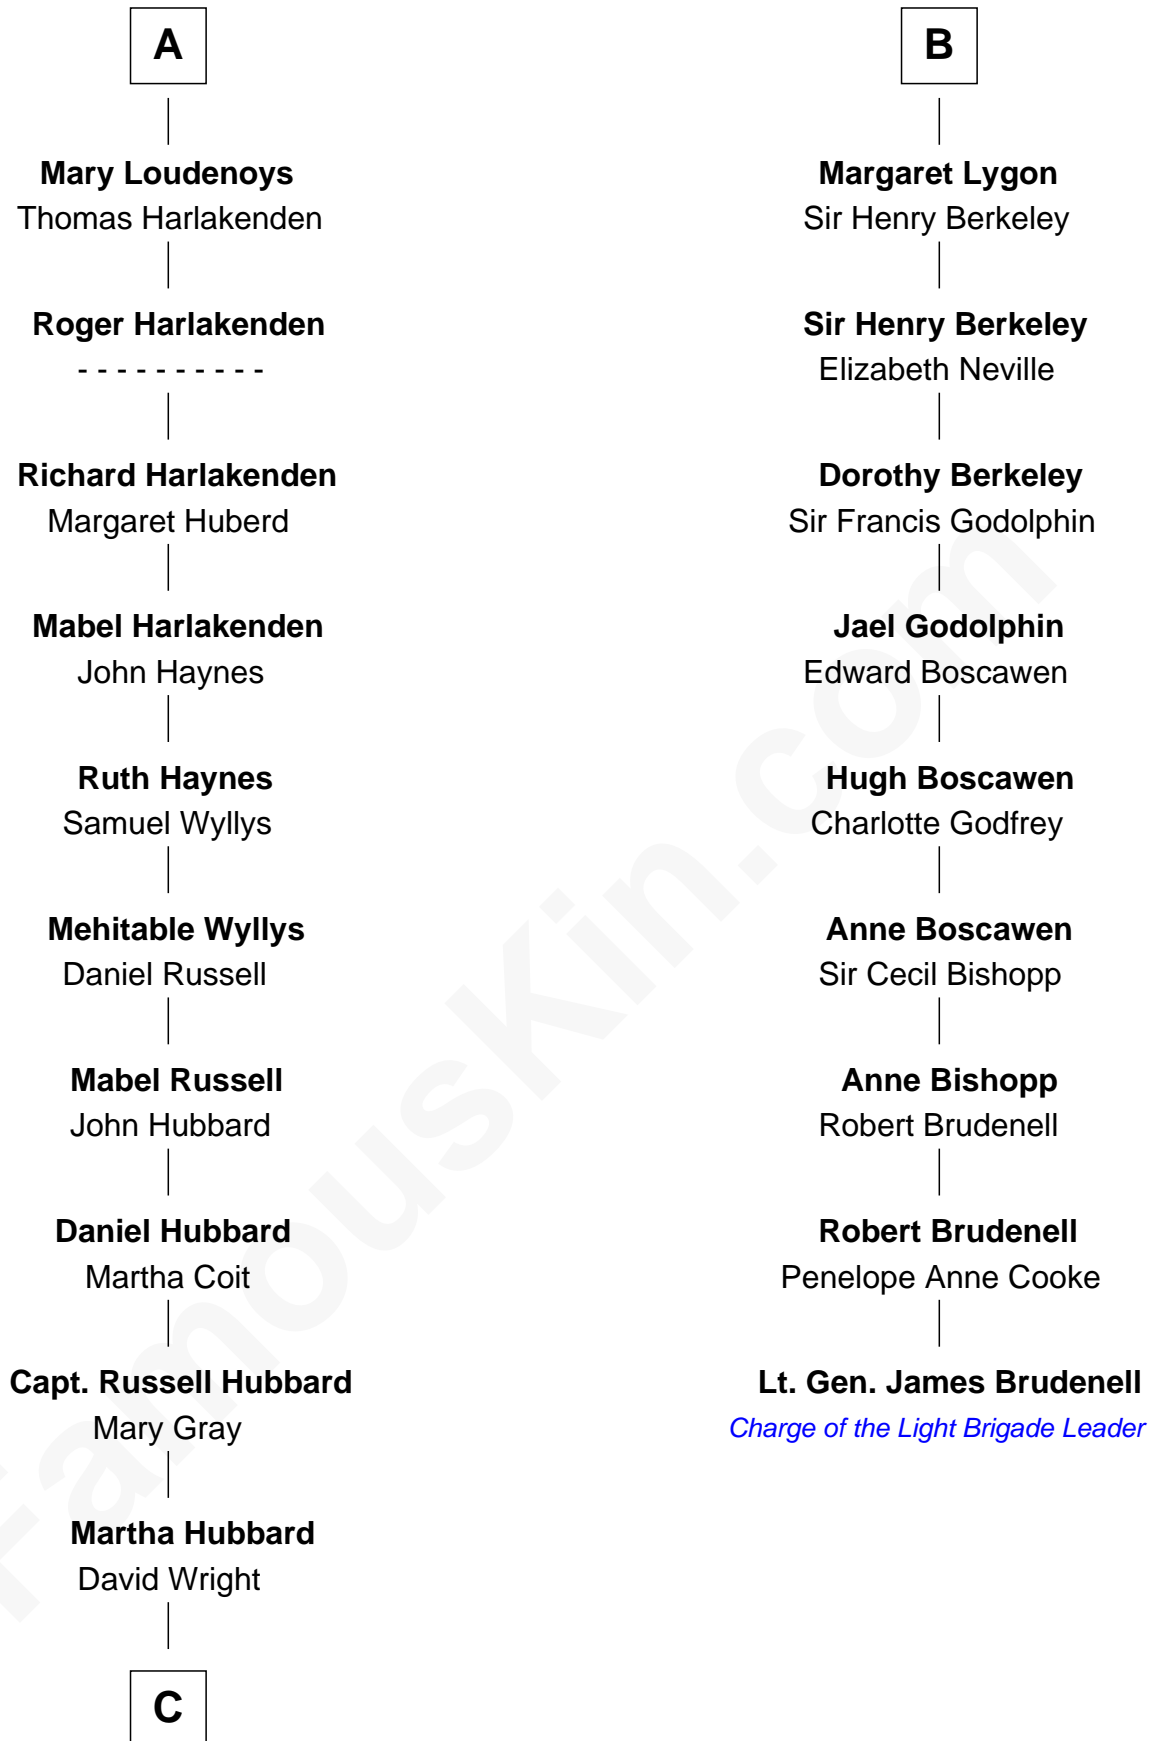

FamousKin.com Relationship Chart of

Anne Baxter
Movie Actress

15th cousin 6 times removed of

Lt. Gen. James Brudenell
Leader of the "Charge of the Light Brigade"

FamousKin.com