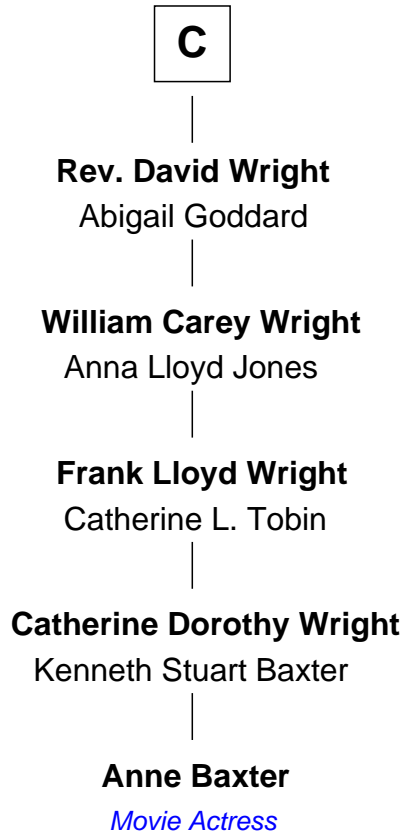

FamousKin.com Relationship Chart of

Anne Baxter
Movie Actress

15th cousin 6 times removed of

Lt. Gen. James Brudenell
Leader of the "Charge of the Light Brigade"

FamousKin.com