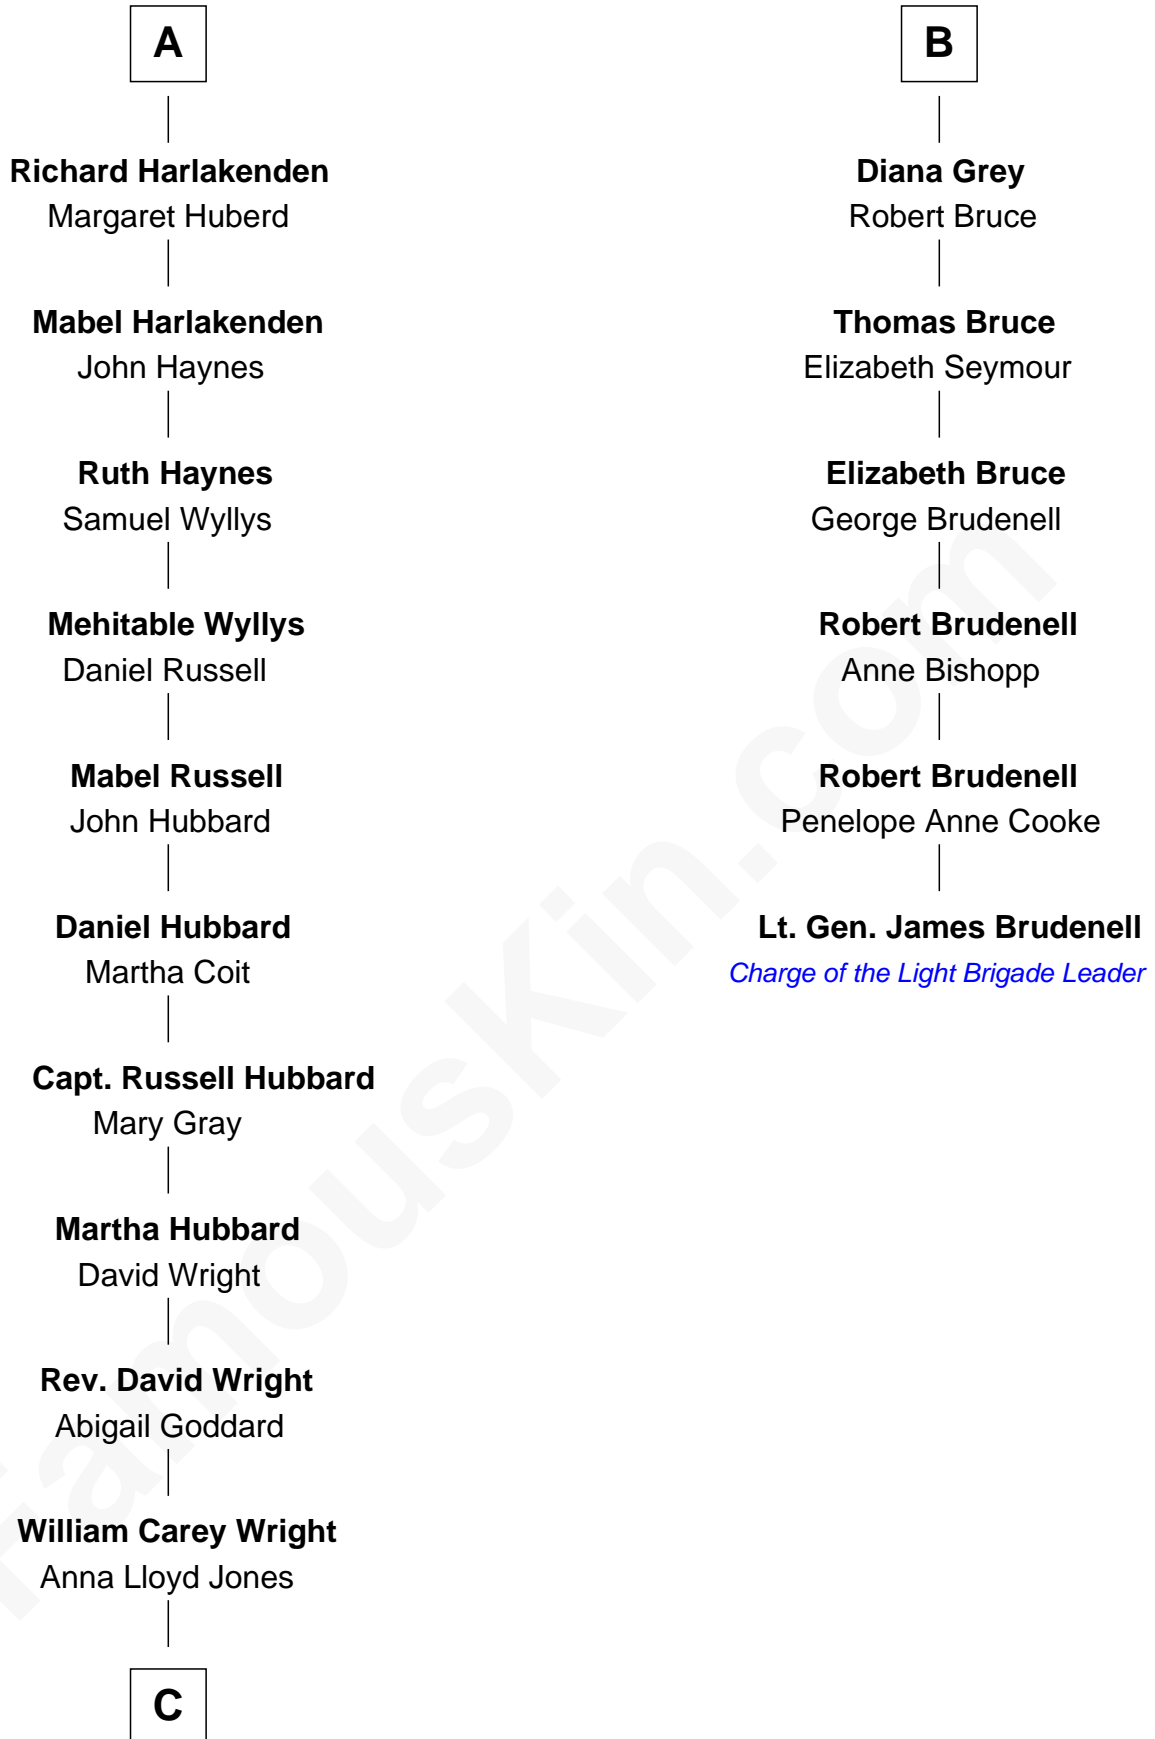

FamousKin.com Relationship Chart of

Anne Baxter

Movie Actress

12th cousin 7 times removed of

Lt. Gen. James Brudenell

Leader of the "Charge of the Light Brigade"

Sir Ralph Neville

Joan Beaufort

Sir George Neville

Margaret Fenne

Sir Edward Neville

Eleanor Windsor

Edward Neville

Katherine Brome

Edward Neville

Rachel Lennard

Elizabeth Neville

Sir John Grey

Henry Grey

Anne Cecil

B

C

Frank Lloyd Wright

Catherine L. Tobin