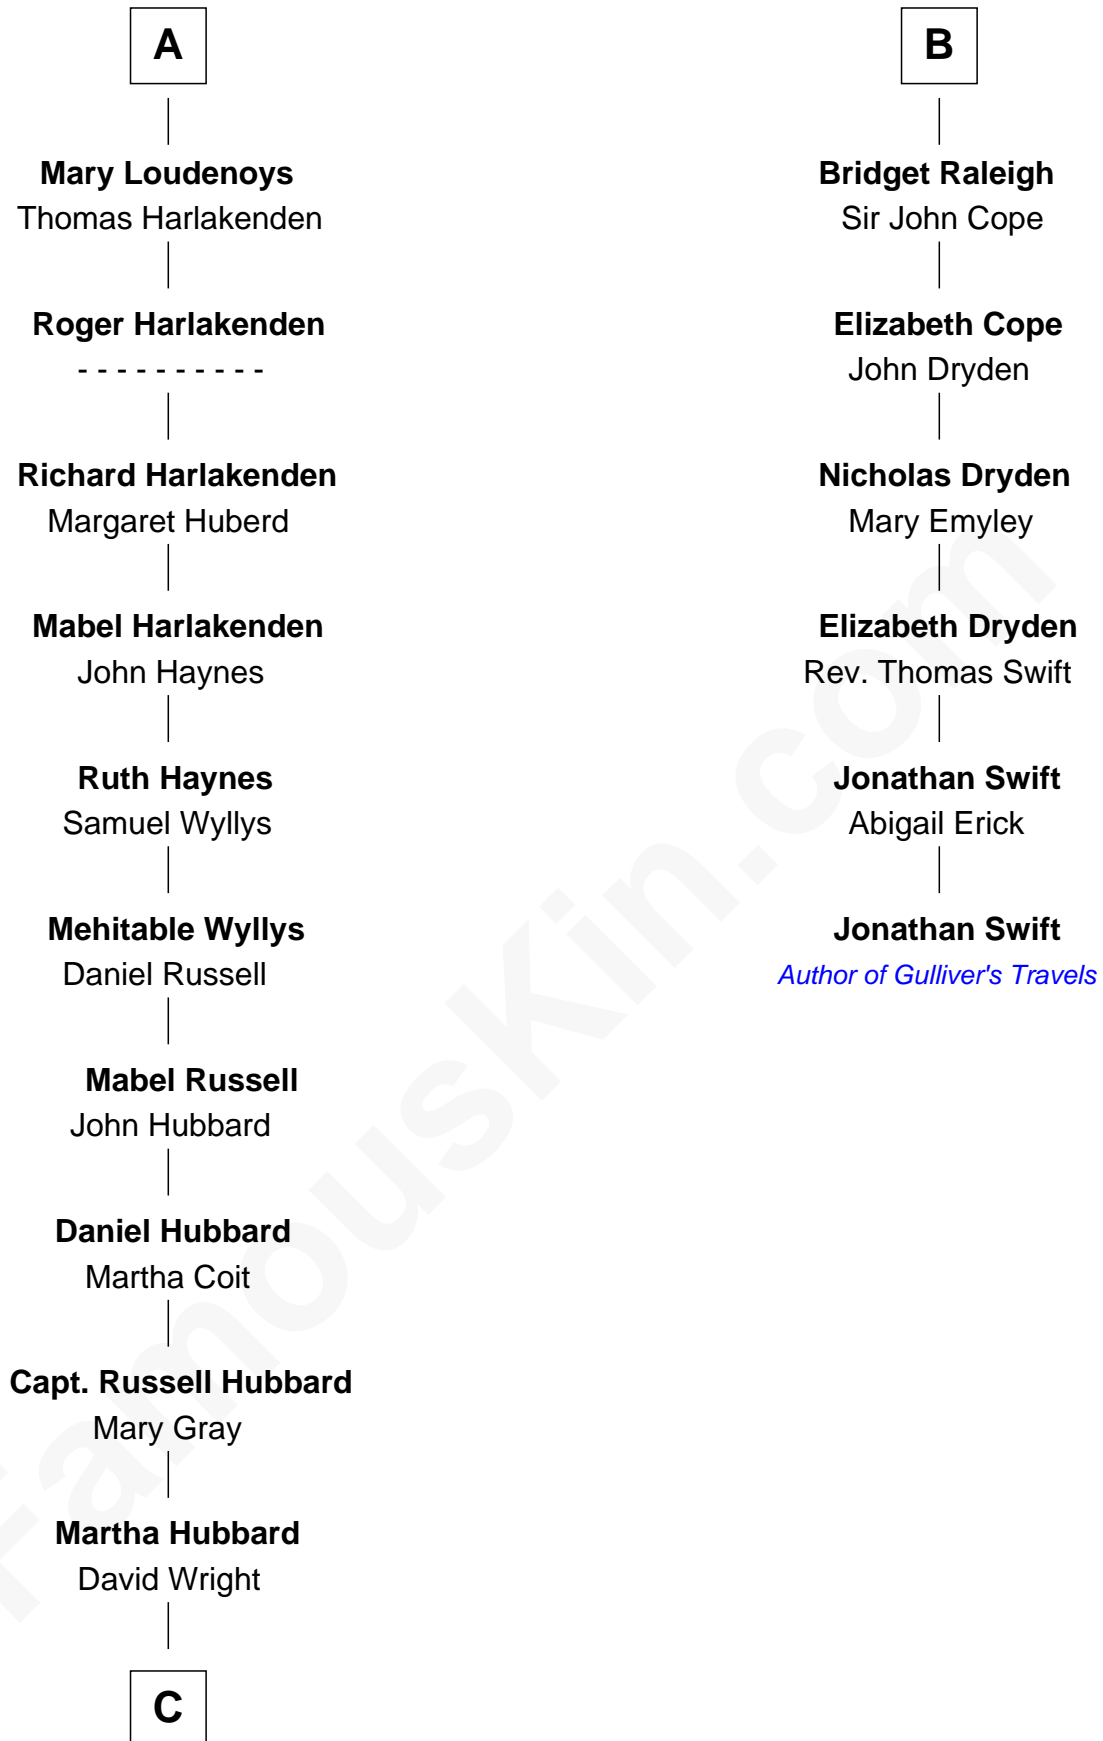

FamousKin.com Relationship Chart of

Anne Baxter

Movie Actress

12th cousin 9 times removed of

Jonathan Swift

Author of Gulliver's Travels

Edmund Fitzalan

Alice de Warenne

FamousKin.com