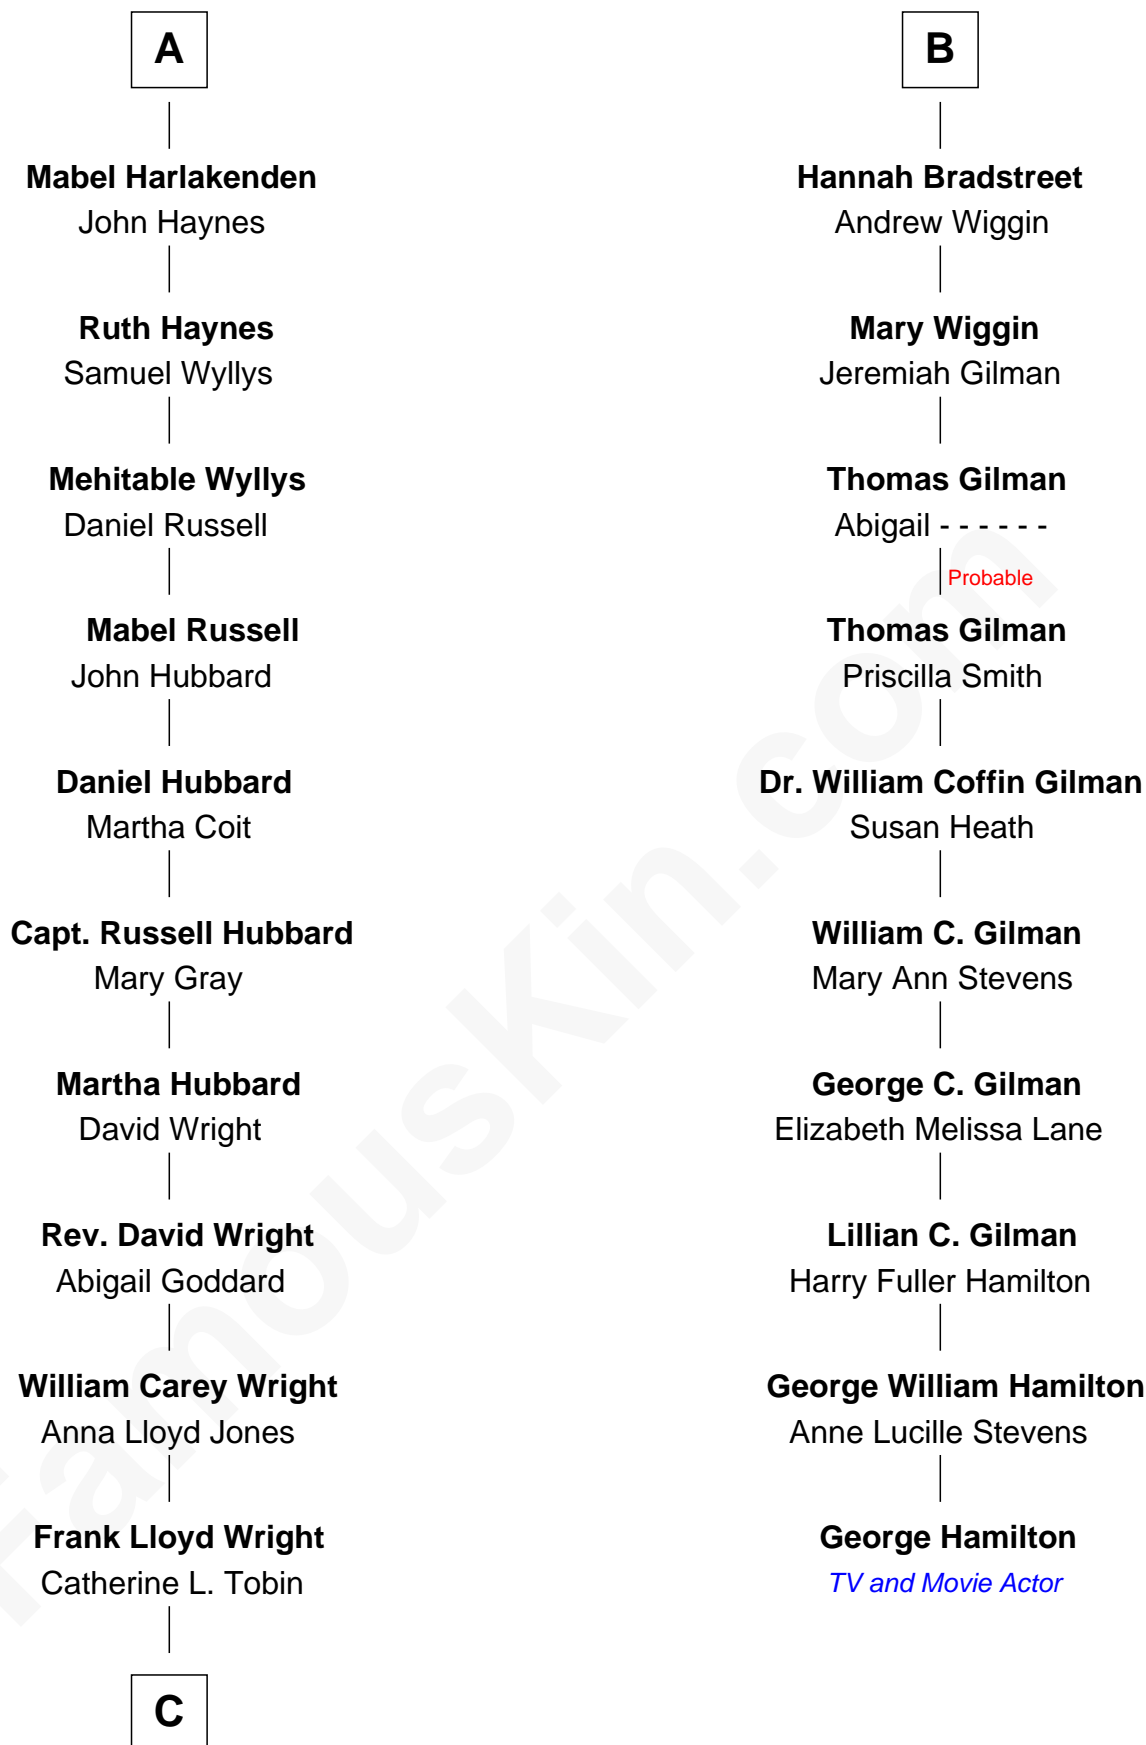

# FamousKin.com Relationship Chart of

**Anne Baxter**  
*Movie Actress*

16th cousin 2 times removed of

**George Hamilton**  
*TV and Movie Actor*

**Sir Richard Neville**  
Alice Montagu

**Alice de Neville**  
Sir Henry FitzHugh

**Alice FitzHugh**  
Sir John Fiennes

**Thomas Fiennes**  
Anne Bouchier

**Catherine Fiennes**  
Richard Loudenoys

**Mary Loudenoys**  
Thomas Harlakenden

**Roger Harlakenden**  
-----

**Richard Harlakenden**  
Margaret Huberd

**A**

**Katherine Neville**  
William Bonville

**Cecily Bonville**  
Thomas Grey

**Cecily Grey**  
Sir John Sutton

**Sir Henry Dudley**  
----- Ashton

**Roger Dudley**  
Susanna Thorne

**Gov. Thomas Dudley**  
Dorothy York

**Anne Dudley**  
Gov. Simon Bradstreet

**B**

C

—  
**Catherine Dorothy Wright**

Kenneth Stuart Baxter

—  
**Anne Baxter**

*Movie Actress*

FamousKin.com