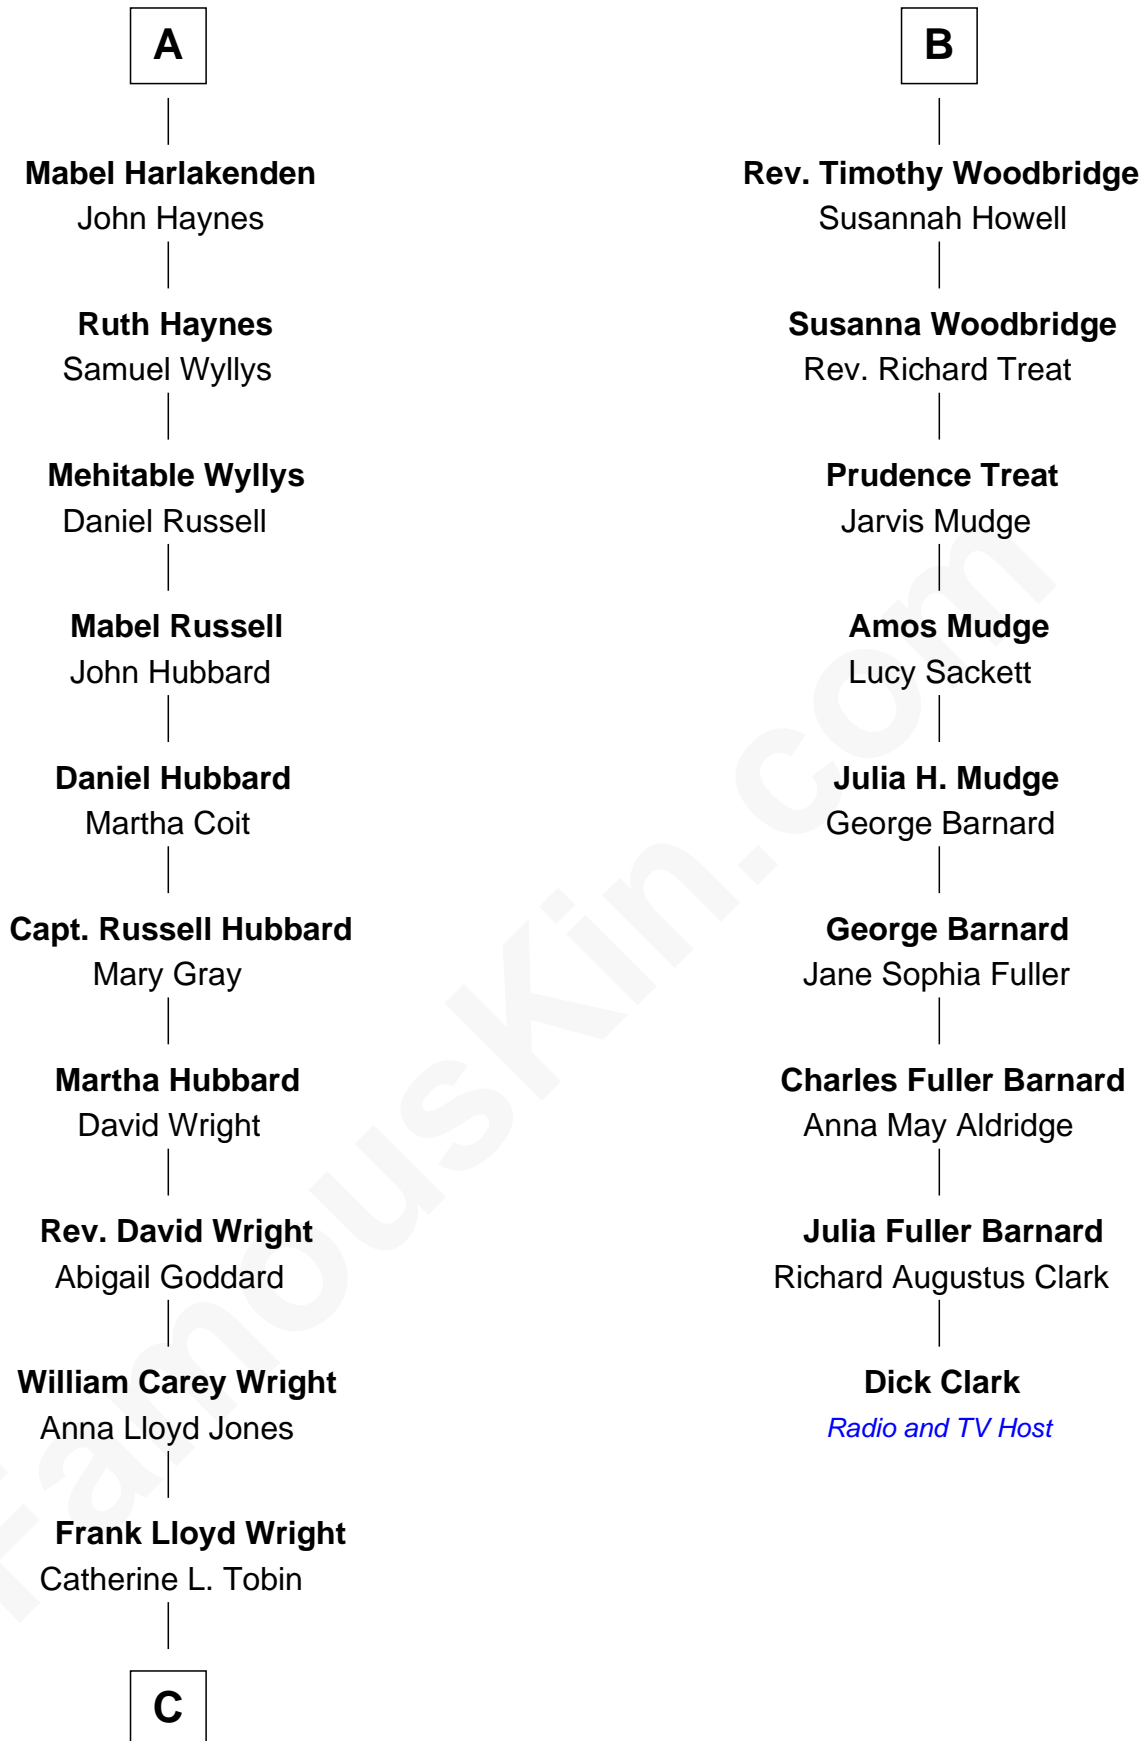

FamousKin.com Relationship Chart of

Anne Baxter
Movie Actress

15th cousin 3 times removed of

Dick Clark
Radio and TV Host

Sir Richard Neville
Alice Montagu

Alice de Neville
Sir Henry FitzHugh

Alice FitzHugh
Sir John Fiennes

Cecily Grey
Sir John Sutton

Sir Henry Dudley
----- Ashton

Roger Dudley
Susanna Thorne

Gov. Thomas Dudley
Dorothy York

Mercy Dudley
Rev. John Woodbridge

B

C

Catherine Dorothy Wright