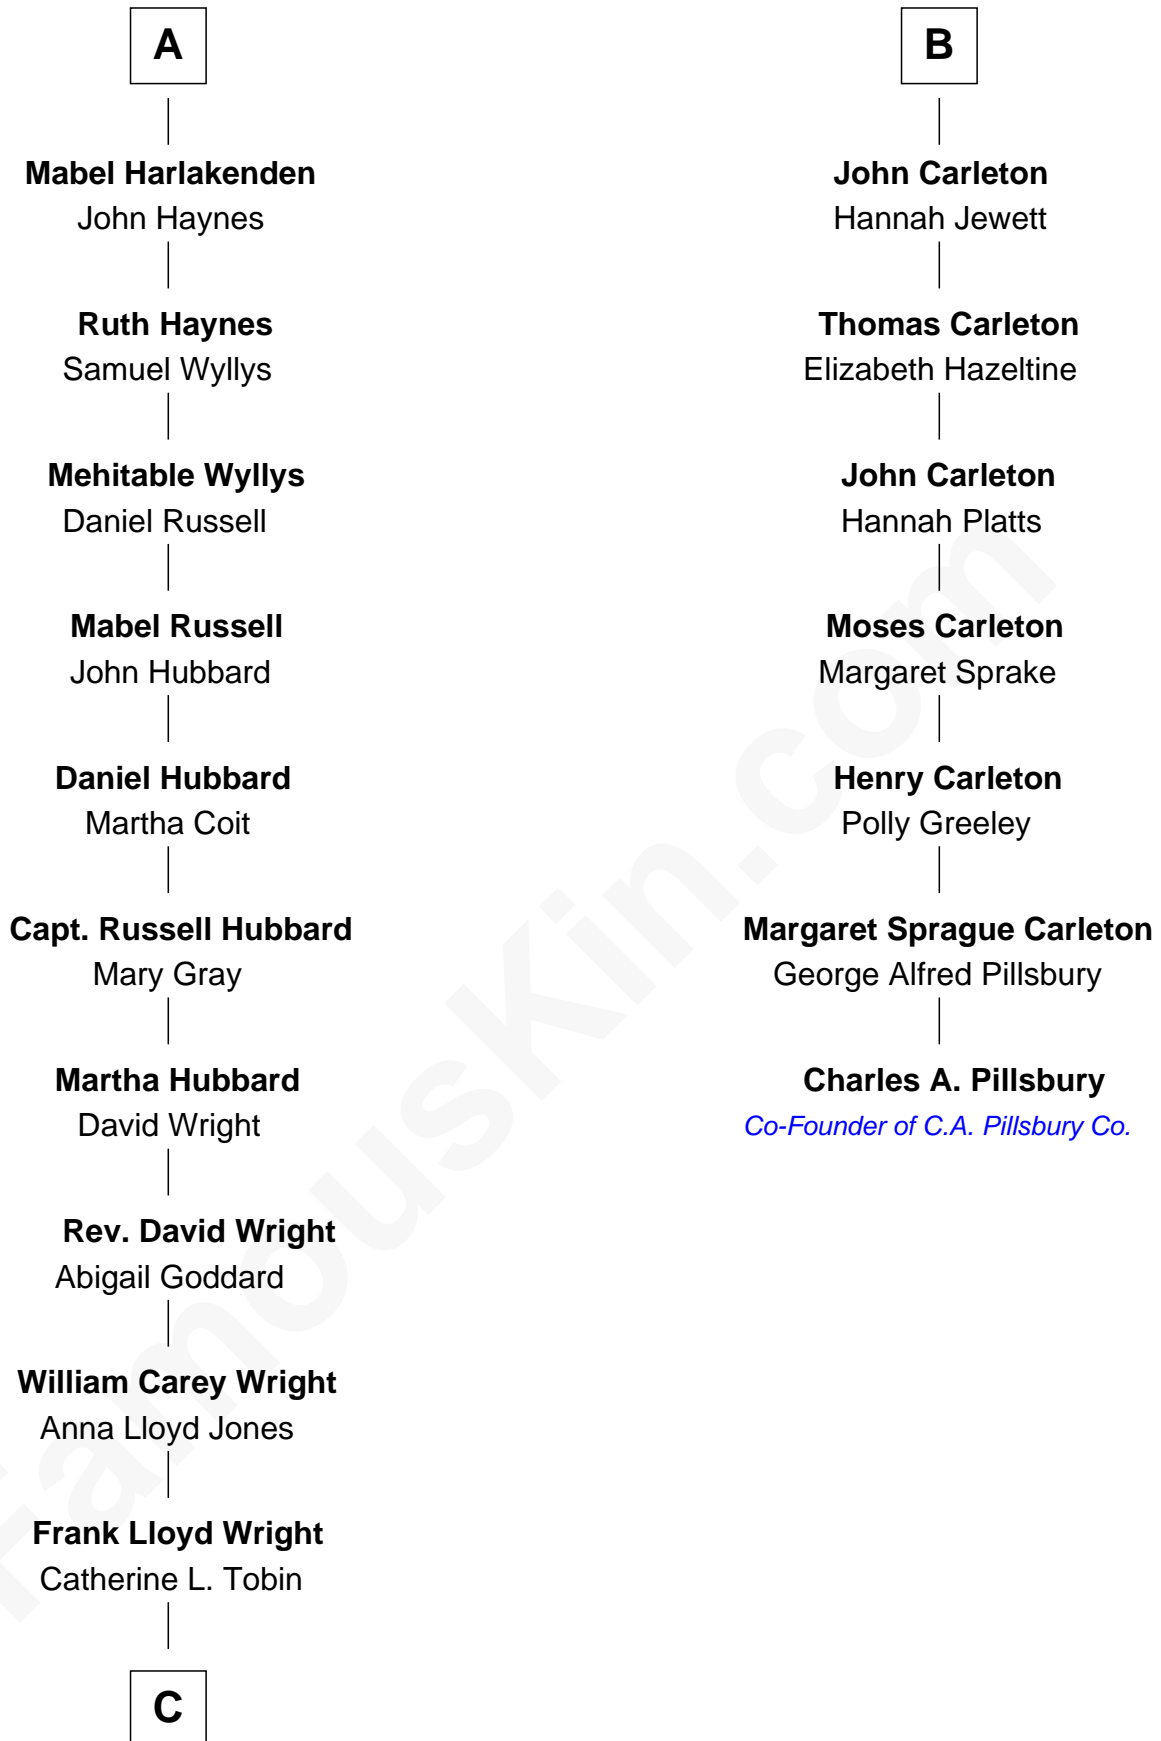

FamousKin.com Relationship Chart of

Anne Baxter

Movie Actress

13th cousin 5 times removed of

Charles A. Pillsbury

Co-Founder of C.A. Pillsbury Co.

C

—
Catherine Dorothy Wright

Kenneth Stuart Baxter

—
Anne Baxter

Movie Actress

FamousKin.com