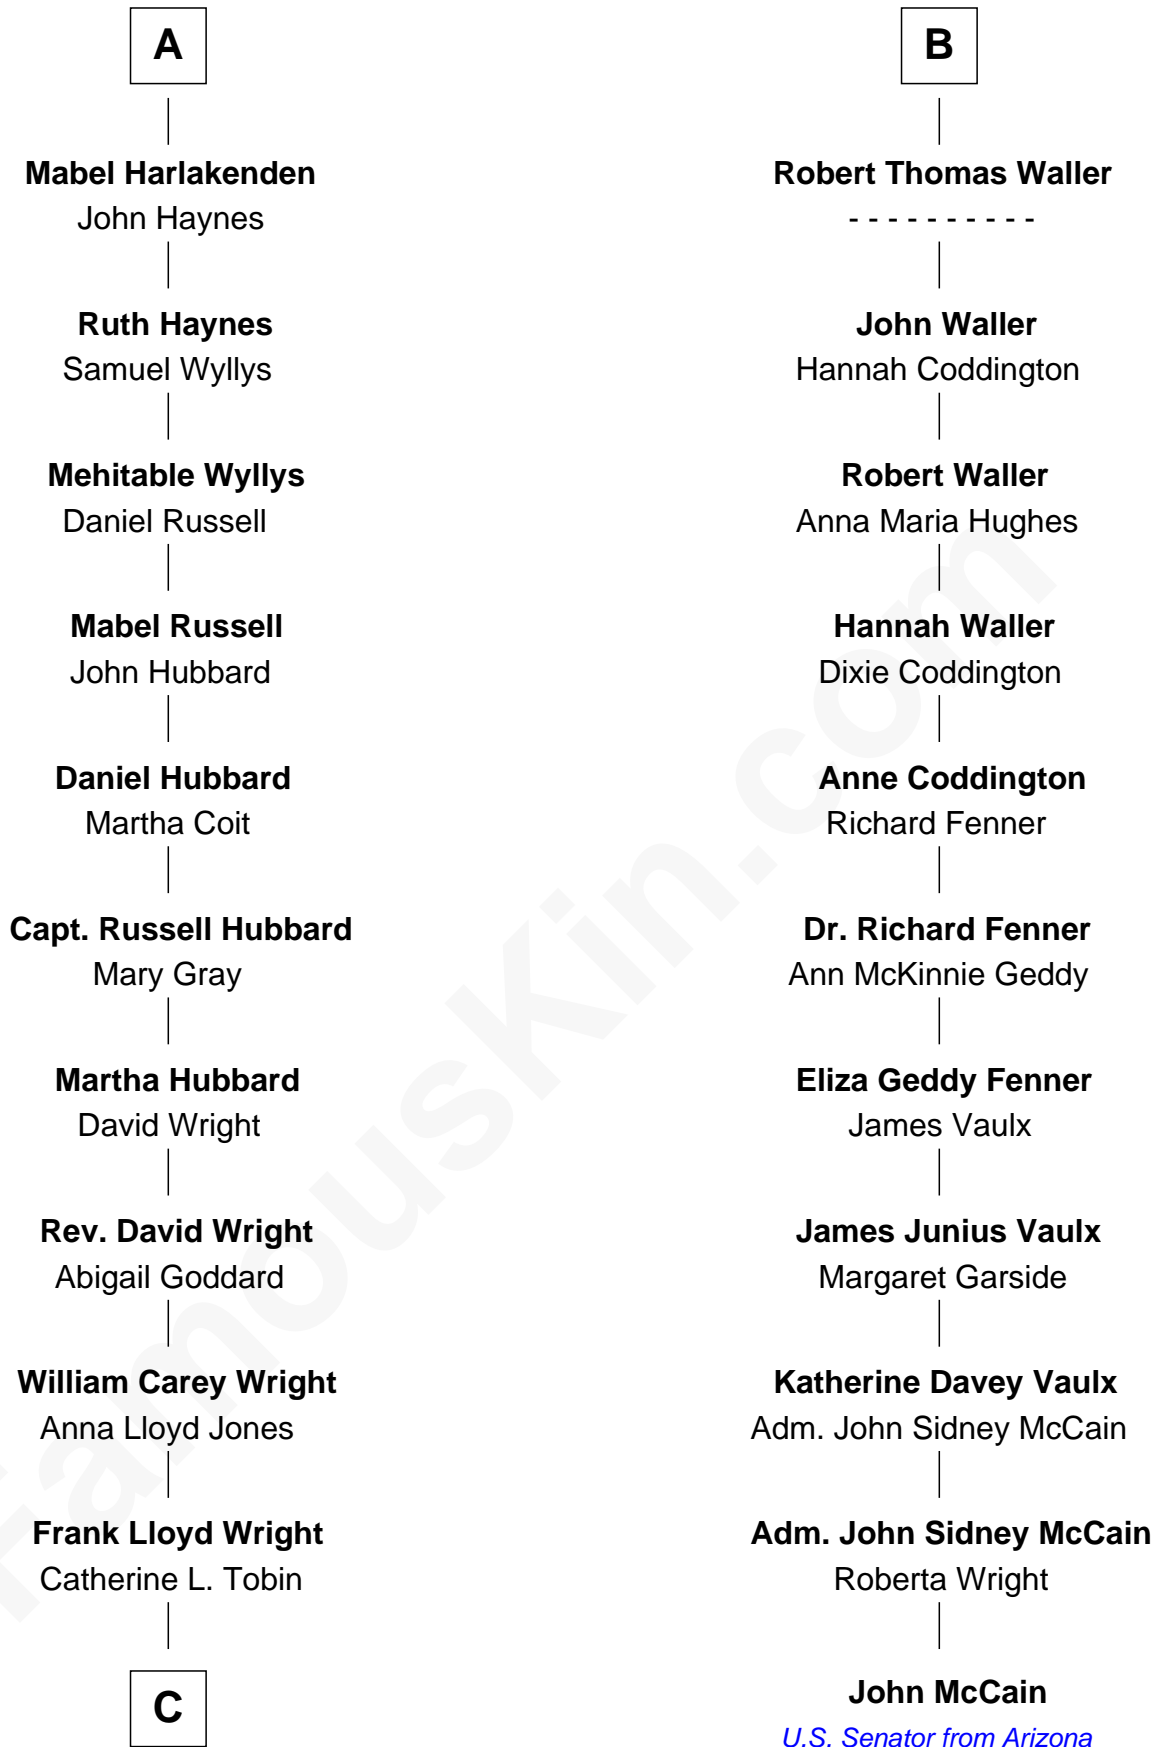

FamousKin.com Relationship Chart of

Anne Baxter
Movie Actress

17th cousin 1 time removed of

John McCain

U.S. Senator from Arizona

Elizabeth Cokayne

with husband
Sir Laurence Cheney

with husband
Sir Philip le Boteler

Elizabeth Cheney
Sir Frederick Tilney

Philip Boteler
Isabel Willoughby

Elizabeth Tilney
Sir Humphrey Bourchier

John Boteler
Constance Vere

Anne Bourchier
Thomas Fiennes

Elizabeth Boteler
Thomas Lovett

Catherine Fiennes
Richard Loudenoys

Thomas Lovett
Anne Danvers

Mary Loudenoys
Thomas Harlakenden

Elizabeth Lovett
Anthony Cave

Roger Harlakenden

Anne Cave
Griffith Hampden

Richard Harlakenden
Margaret Huberd

Anne Hampden
Robert Waller

A

B

C

—
Catherine Dorothy Wright

Kenneth Stuart Baxter

—
Anne Baxter

Movie Actress

FamousKin.com