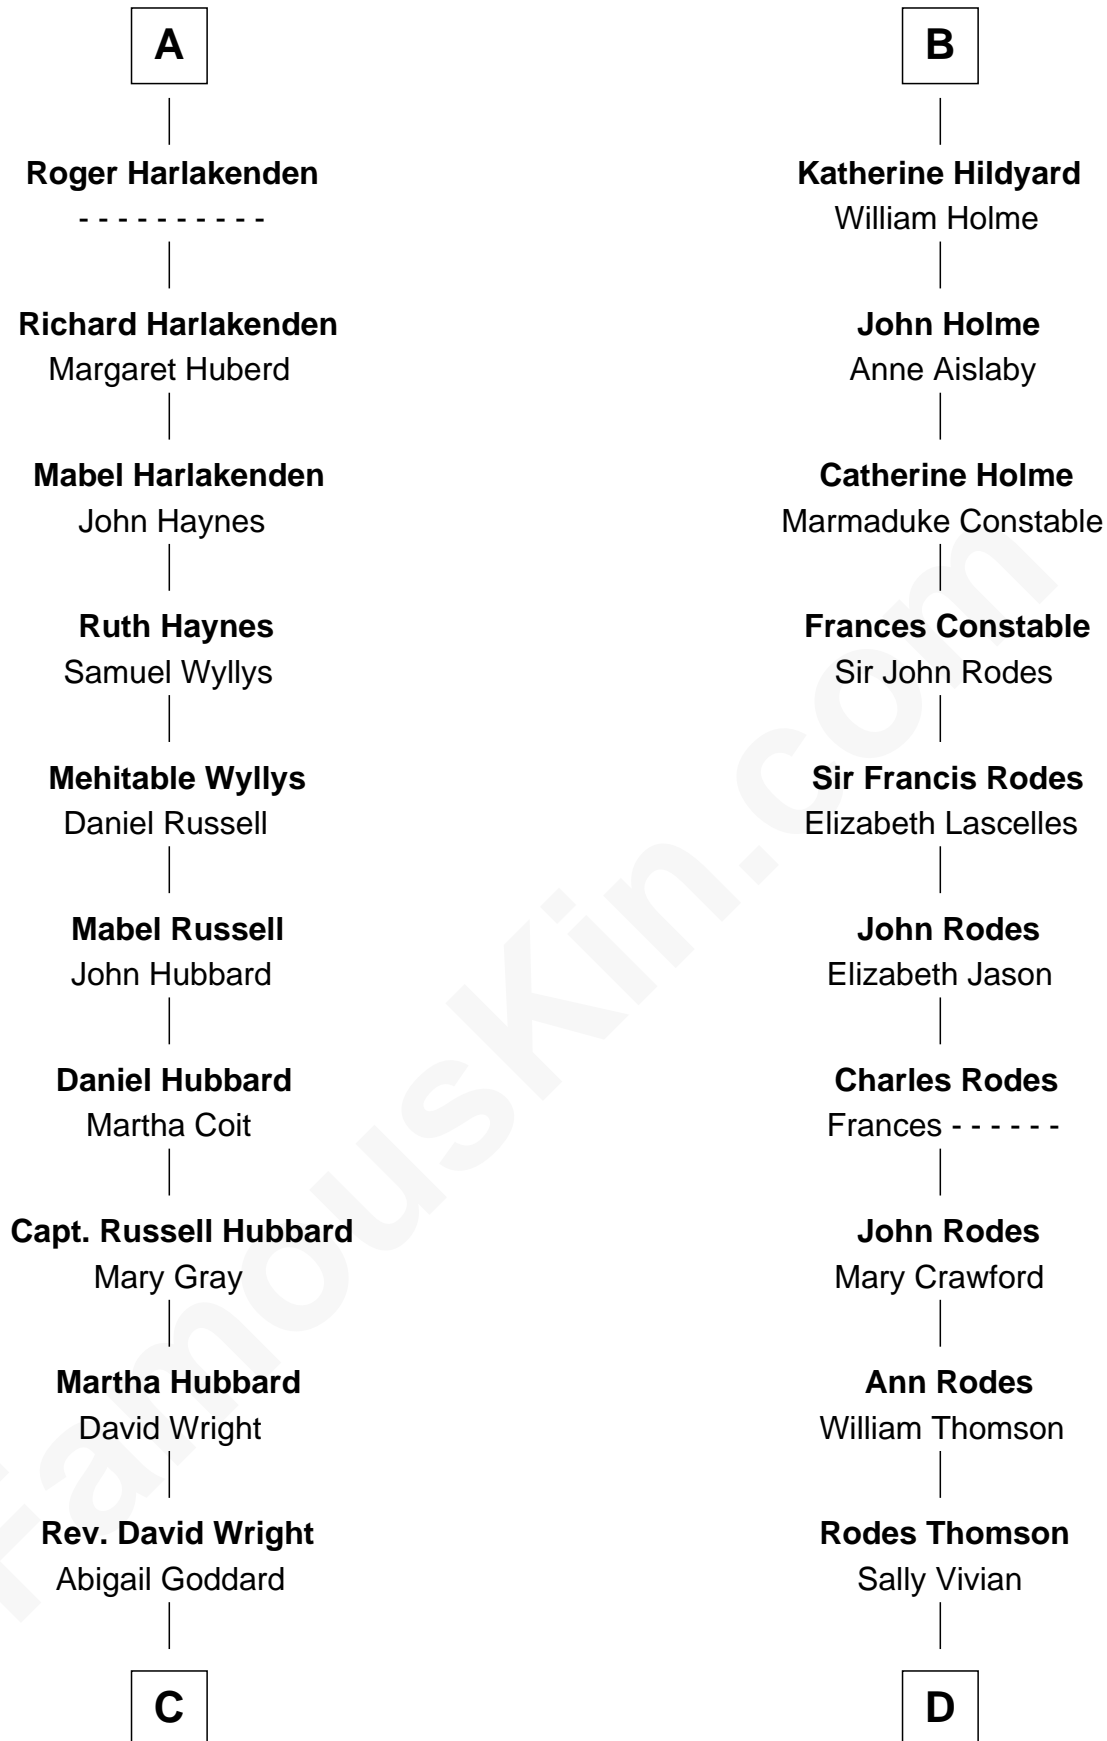

# FamousKin.com Relationship Chart of

**Anne Baxter**

*Movie Actress*

20th cousin 1 time removed of

**Melvyn Douglas**

*Movie Actor*

**Edward III, King of England**

Philippa of Hainault

Elizabeth de Burgh

**Philippa Plantagenet**

Edmund Mortimer

**Elizabeth Mortimer**

Sir Henry Percy

**Elizabeth Percy**

Sir John Clifford

**Mary Clifford**

Sir Philip Wentworth

**Elizabeth Wentworth**

Sir Martin de la See

**Joan de la See**

Sir Piers Hildyard

**B**

**C**

**William Carey Wright**