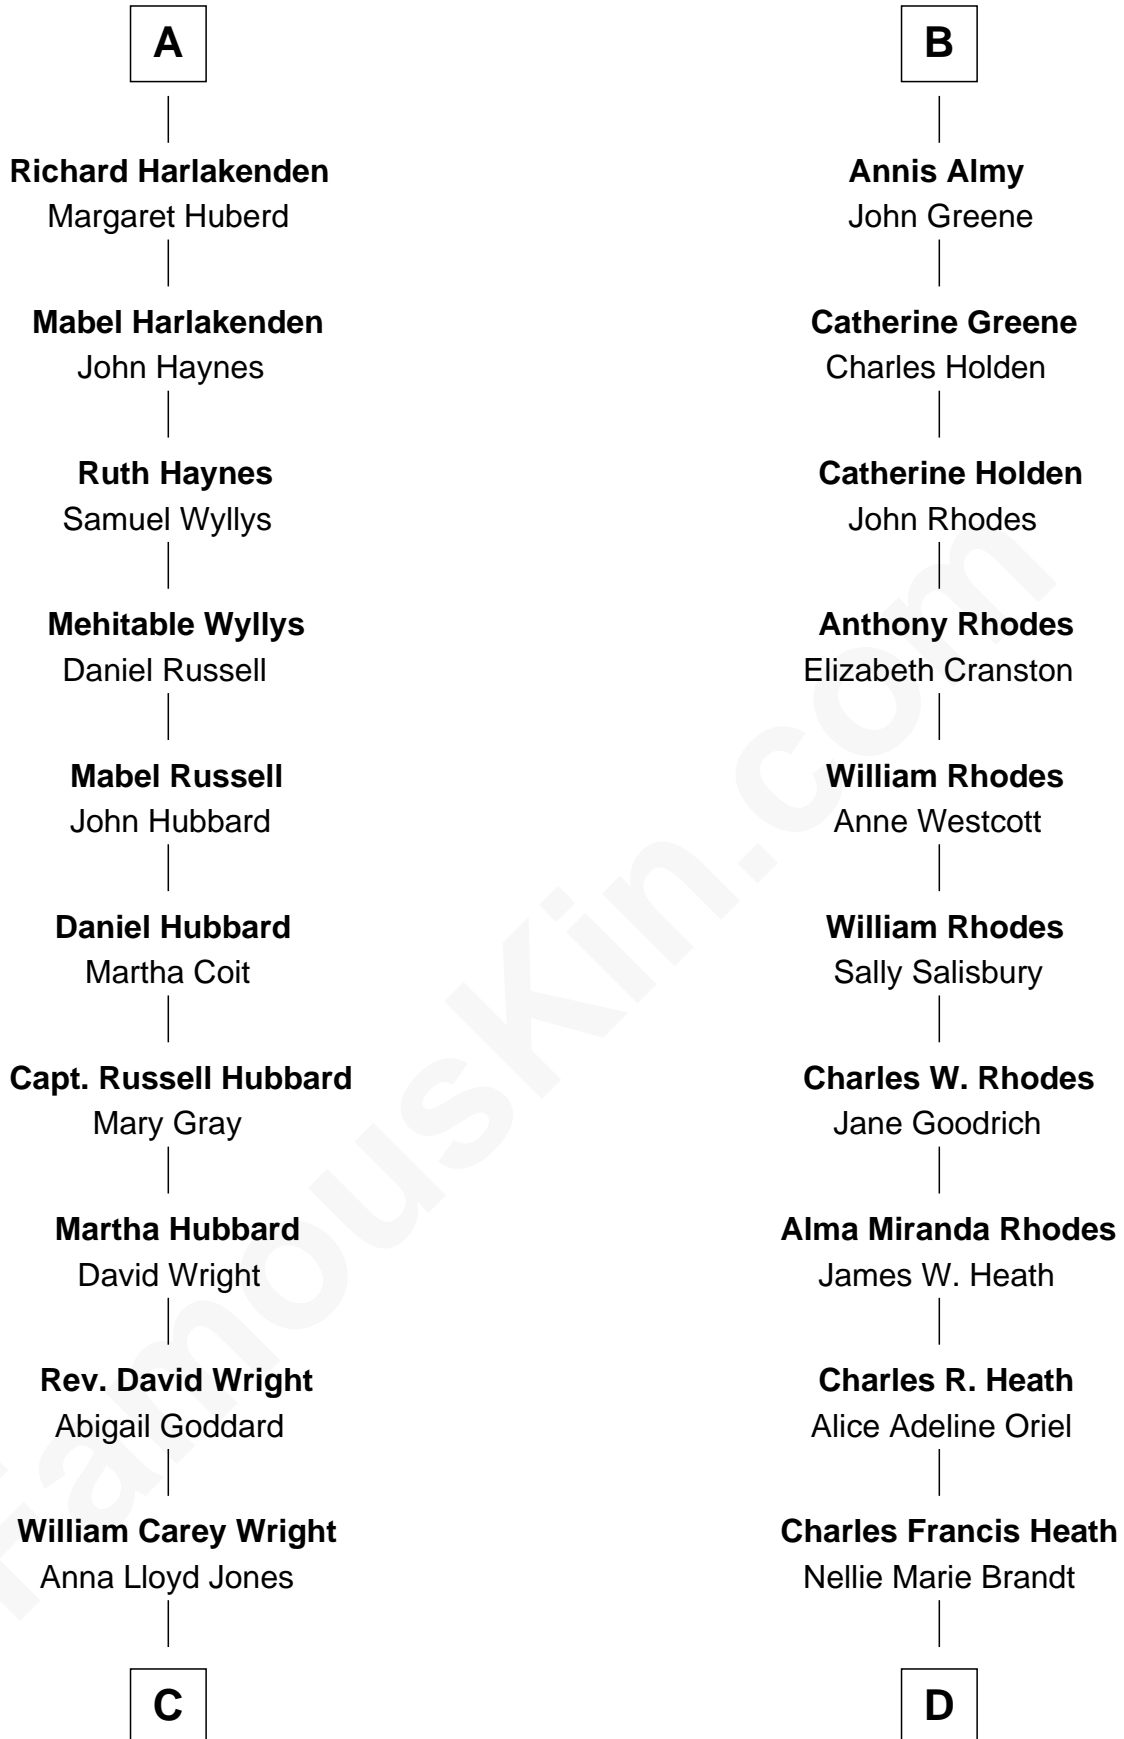

FamousKin.com Relationship Chart of

Anne Baxter

Movie Actress

18th cousin 1 time removed of

Sarah Palin

9th Governor of Alaska

Katherine Pabenham

with husband
Sir William Cheney

Margaret Tame

Catherine Fiennes

Richard Loudenoys

Ellen Stafford

Thomas Barlow

Mary Loudenoys

Thomas Harlakenden

Stafford Barlow

Roger Harlakenden

Audrey Barlow

William Almy

A

B

FamousKin.com