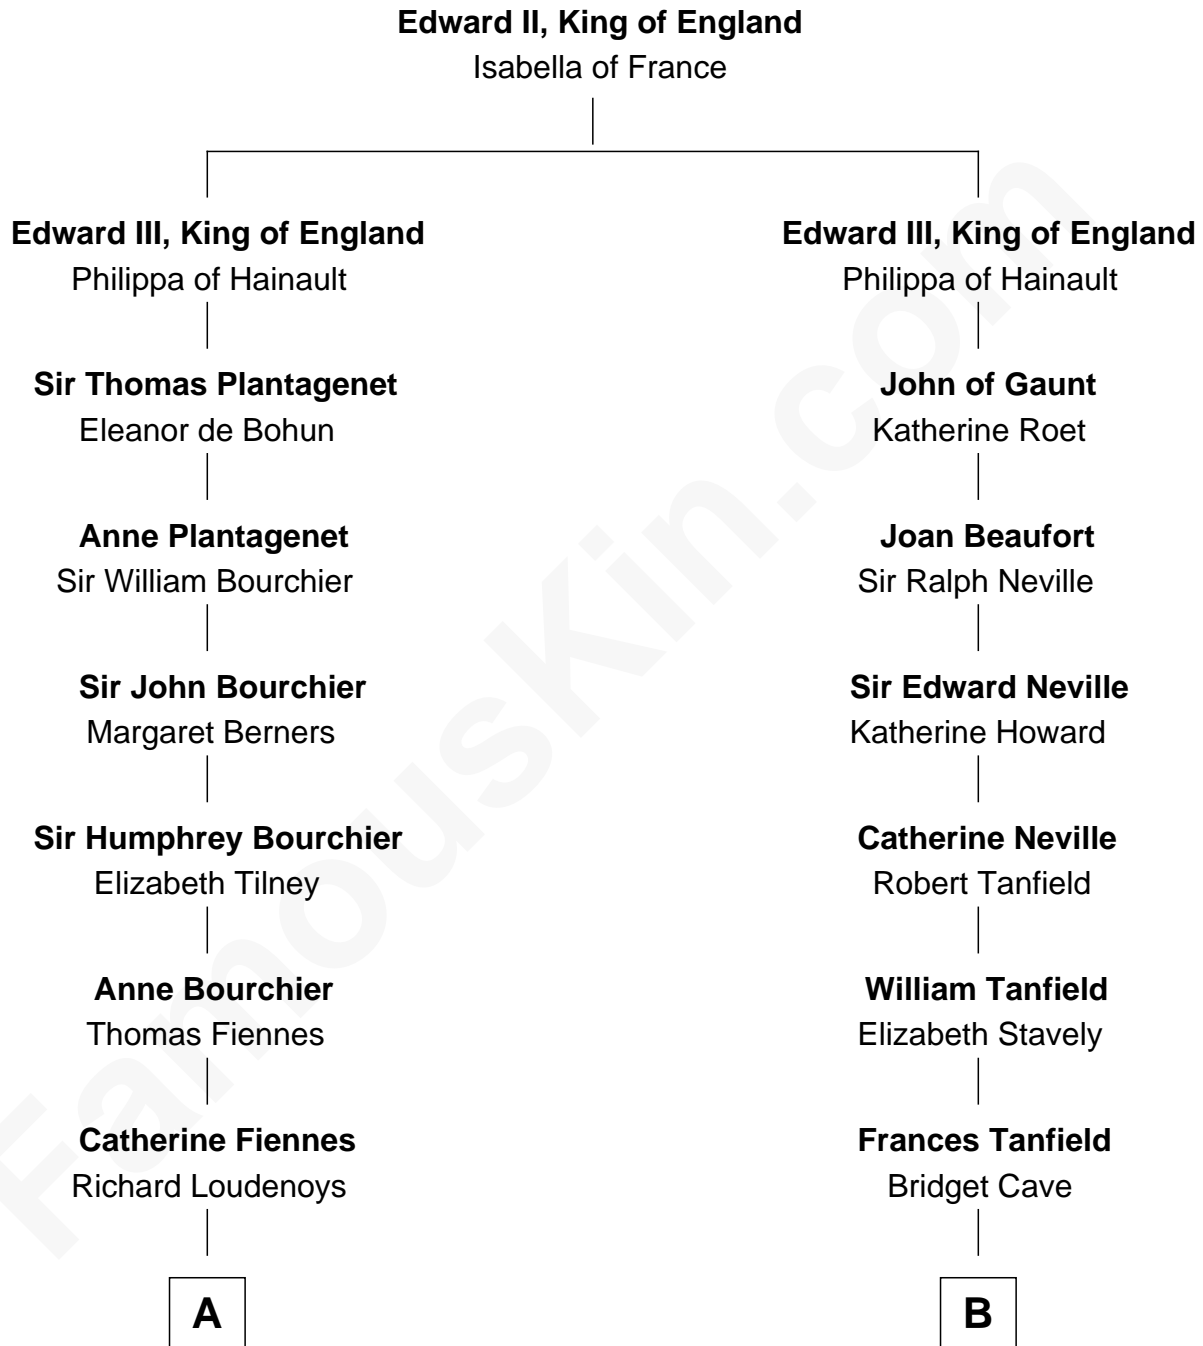

# FamousKin.com Relationship Chart of

**Anne Baxter**  
Movie Actress

14th cousin 7 times removed of

**Thomas Jefferson**

3rd U.S. President and Signer of the Declaration of Independence

FamousKin.com