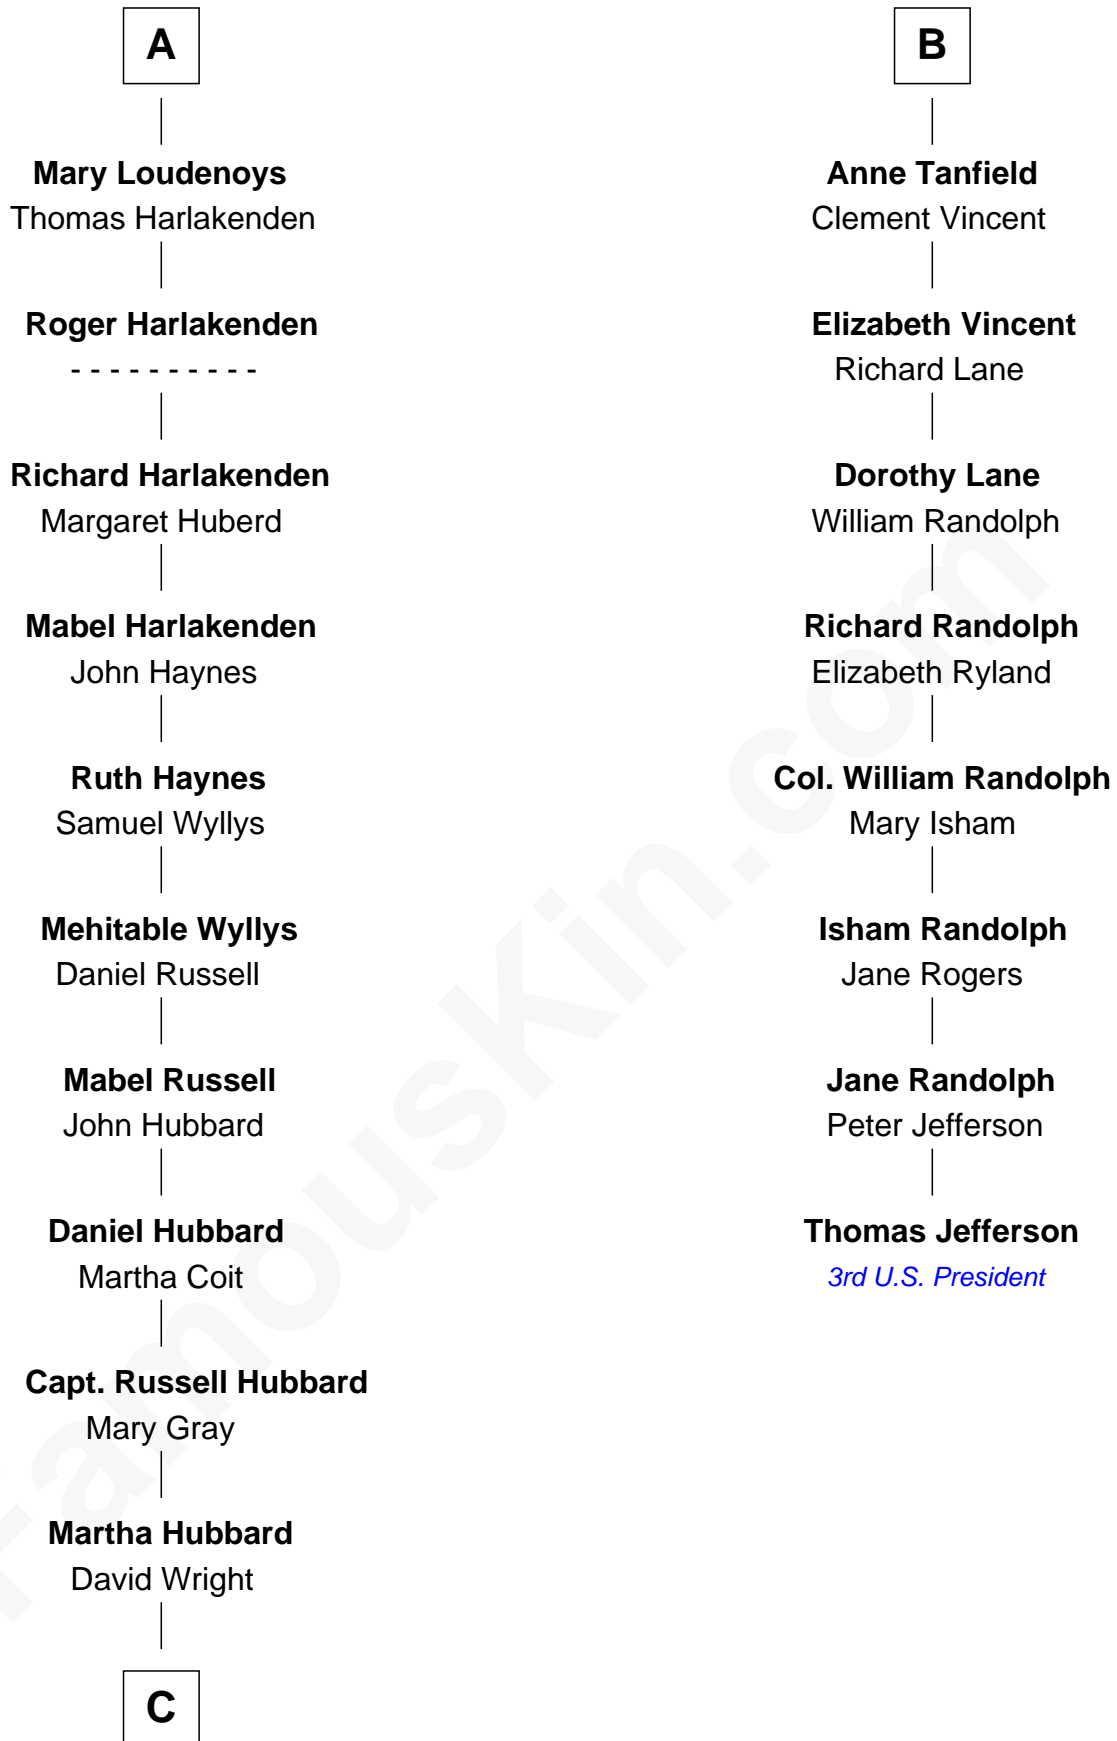

# FamousKin.com Relationship Chart of

**Anne Baxter**  
Movie Actress

14th cousin 7 times removed of

**Thomas Jefferson**

3rd U.S. President and Signer of the Declaration of Independence

FamousKin.com