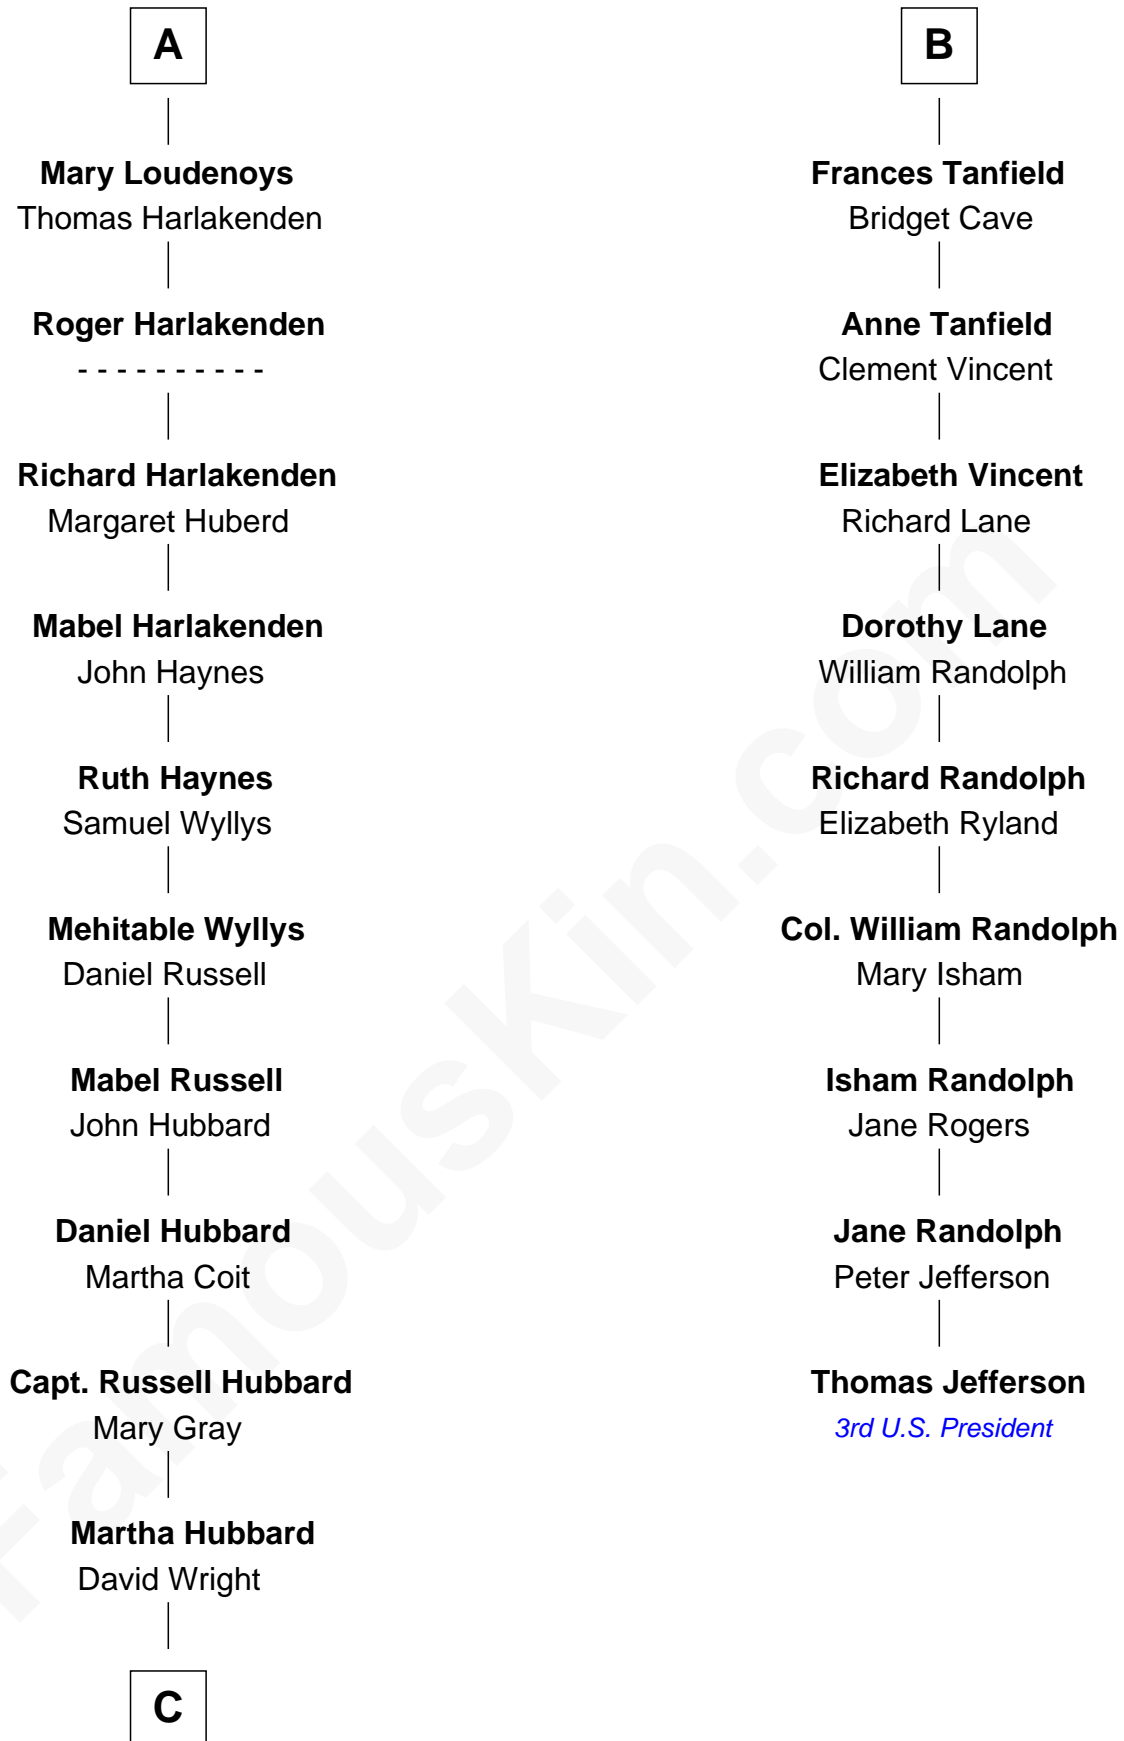

FamousKin.com Relationship Chart of

Anne Baxter
Movie Actress

15th cousin 6 times removed of

Thomas Jefferson

3rd U.S. President and Signer of the Declaration of Independence

Edmund Fitzalan
Alice de Warenne

FamousKin.com