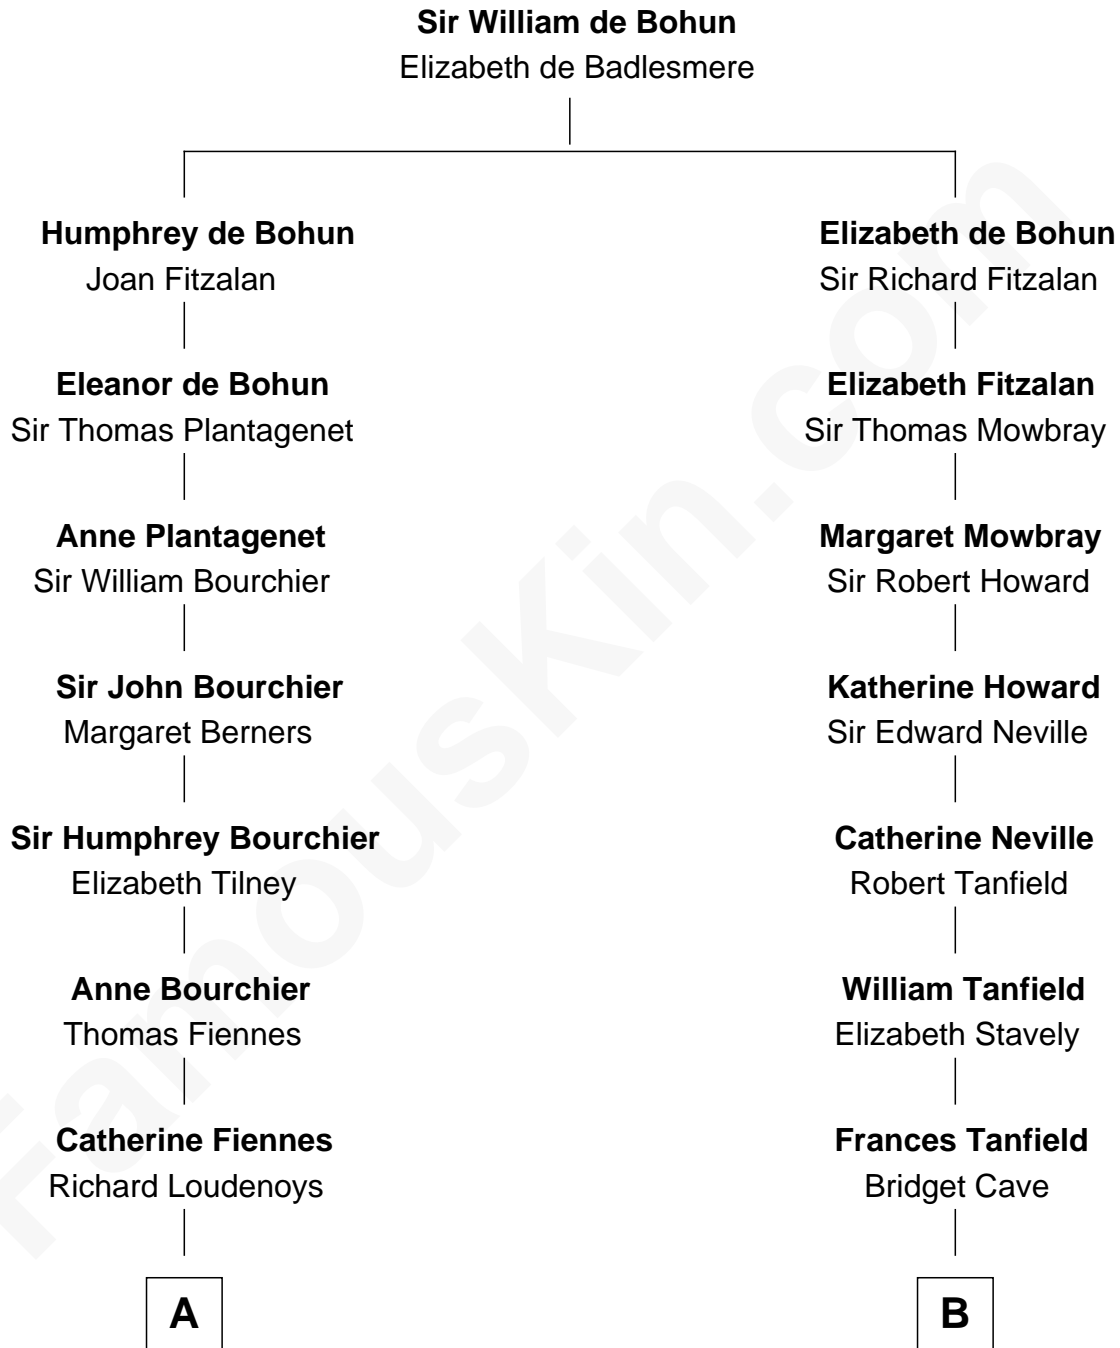

FamousKin.com Relationship Chart of

Anne Baxter
Movie Actress

14th cousin 7 times removed of

Thomas Jefferson

3rd U.S. President and Signer of the Declaration of Independence

FamousKin.com