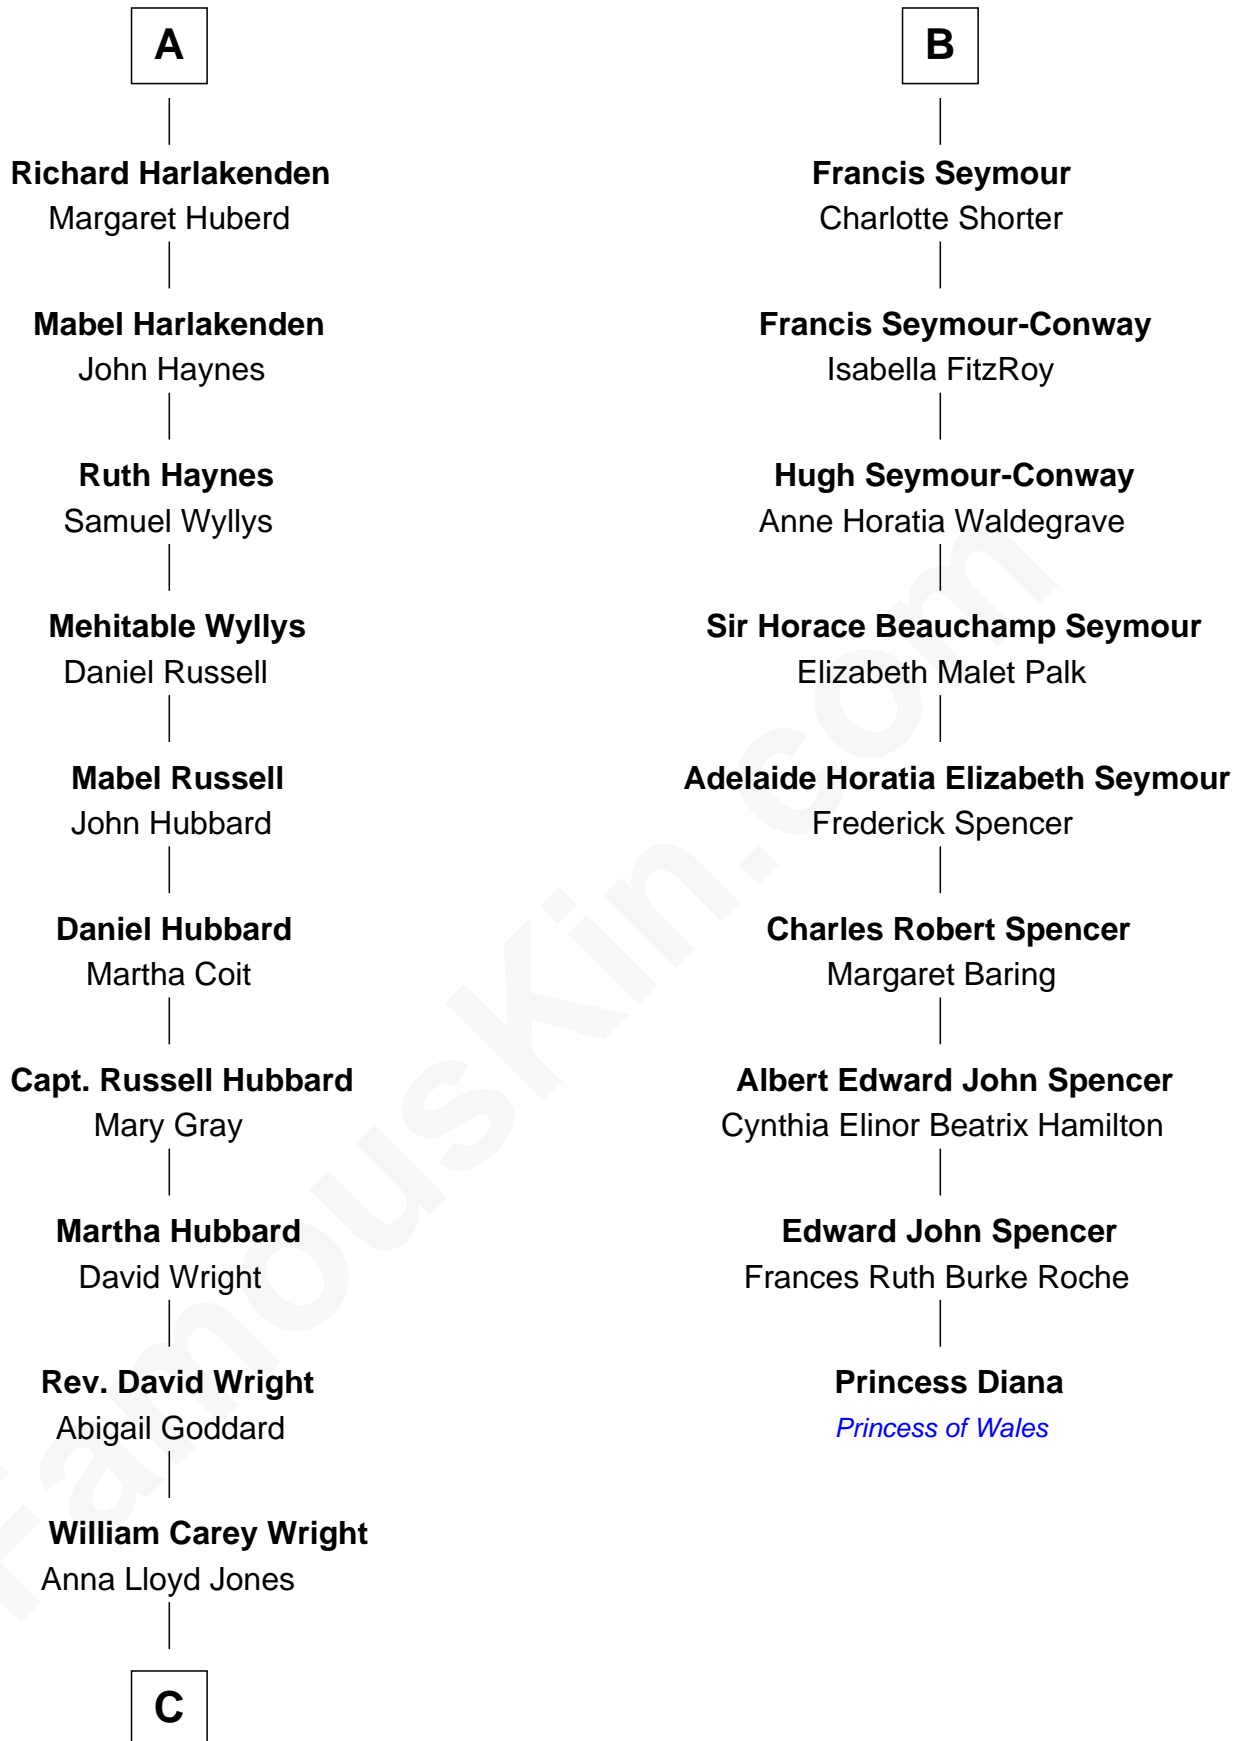

FamousKin.com Relationship Chart of

Anne Baxter

Movie Actress

15th cousin 4 times removed of

Princess Diana

Princess of Wales

Sir Thomas Dacre

Philippe Neville

Matilda Clifford

Sir Edmund Sutton

Thomas Dudley

Grace Threlkeld

John Dudley

Elizabeth Gardiner

Anne Dudley

Sir Francis Popham

Col. Alexander Popham

Laetitia Kerr

Letitia Popham

Sir Edward Seymour

B

C

Frank Lloyd Wright

Catherine L. Tobin