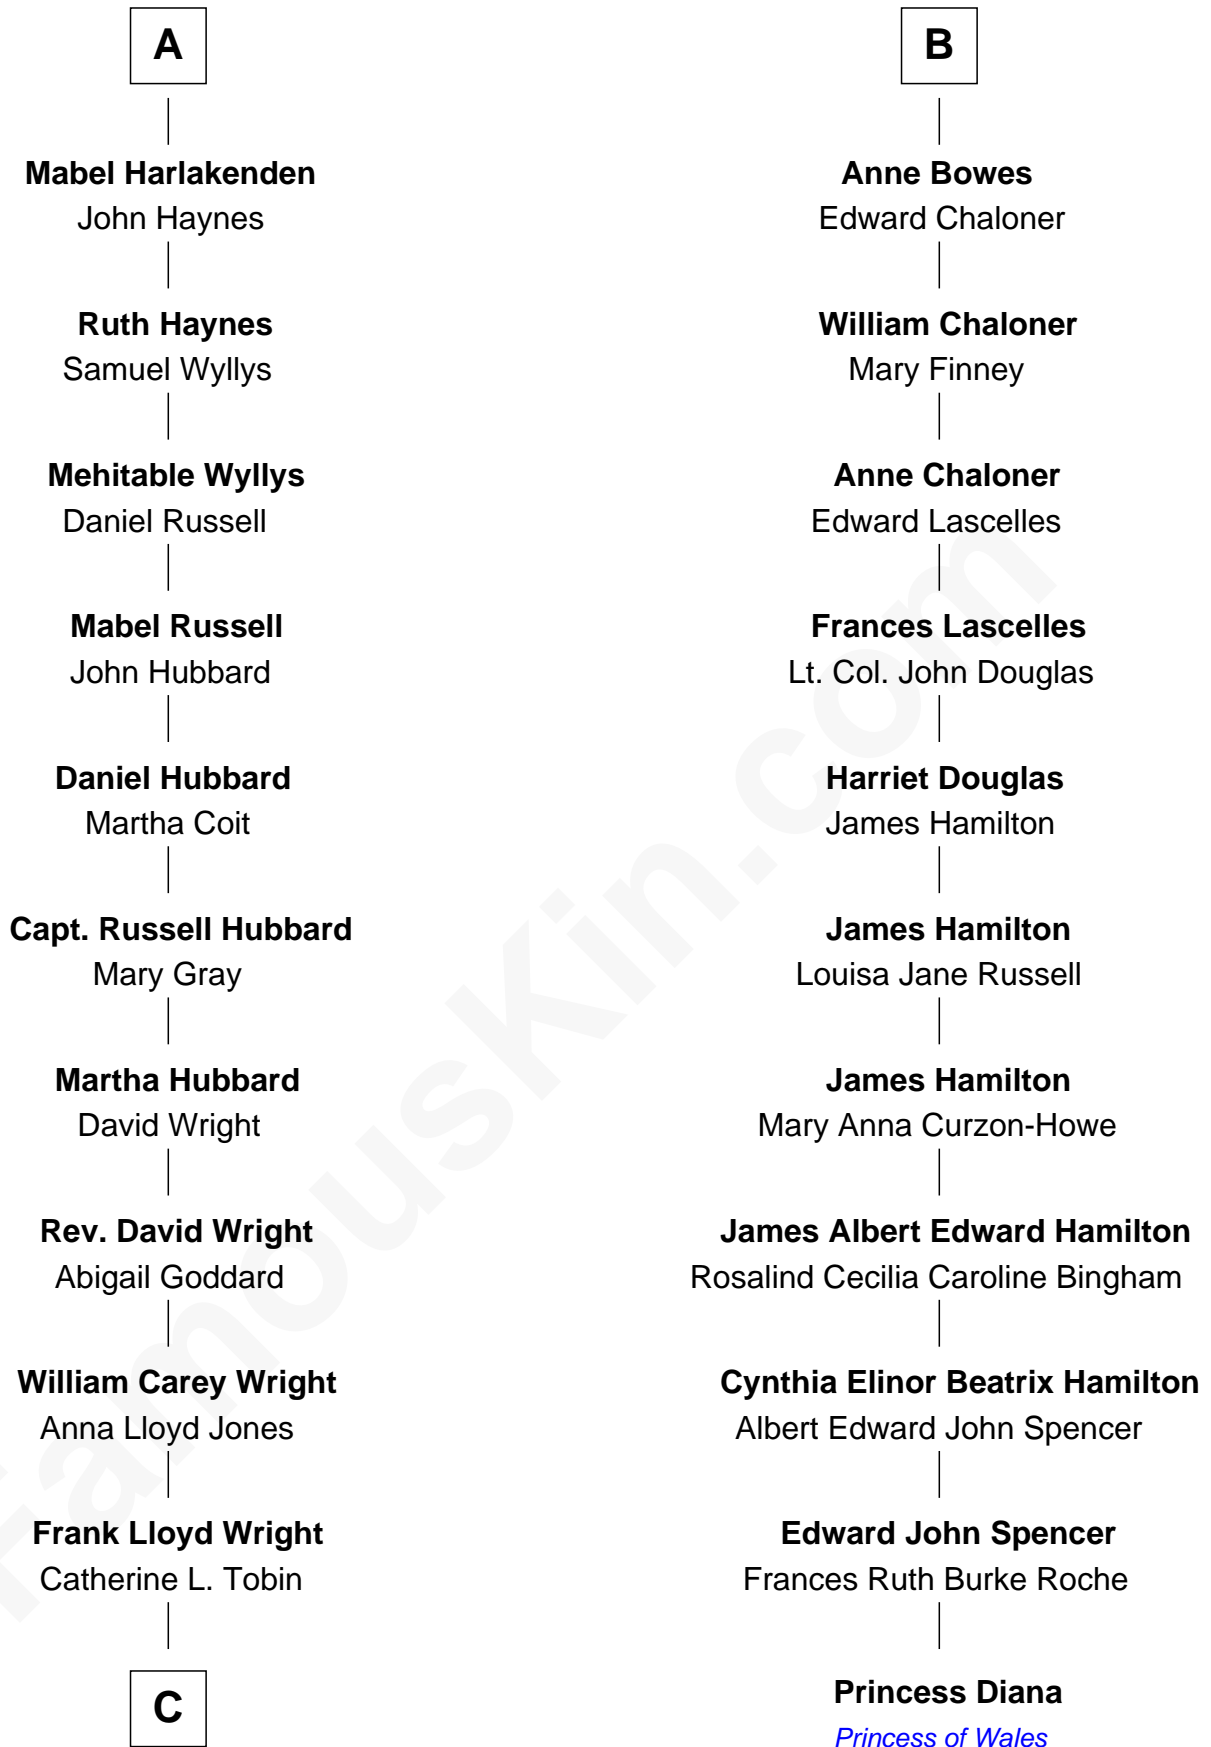

# FamousKin.com Relationship Chart of

**Anne Baxter**

*Movie Actress*

17th cousin 1 time removed of

**Princess Diana**

*Princess of Wales*

**Sir William FitzHugh**

Margery Willoughby

Anne Warcop

**Thomas Bowes**

Anne Maxton

**Sir William Bowes**

Elizabeth Blakiston

**B**

**C**

—  
**Catherine Dorothy Wright**