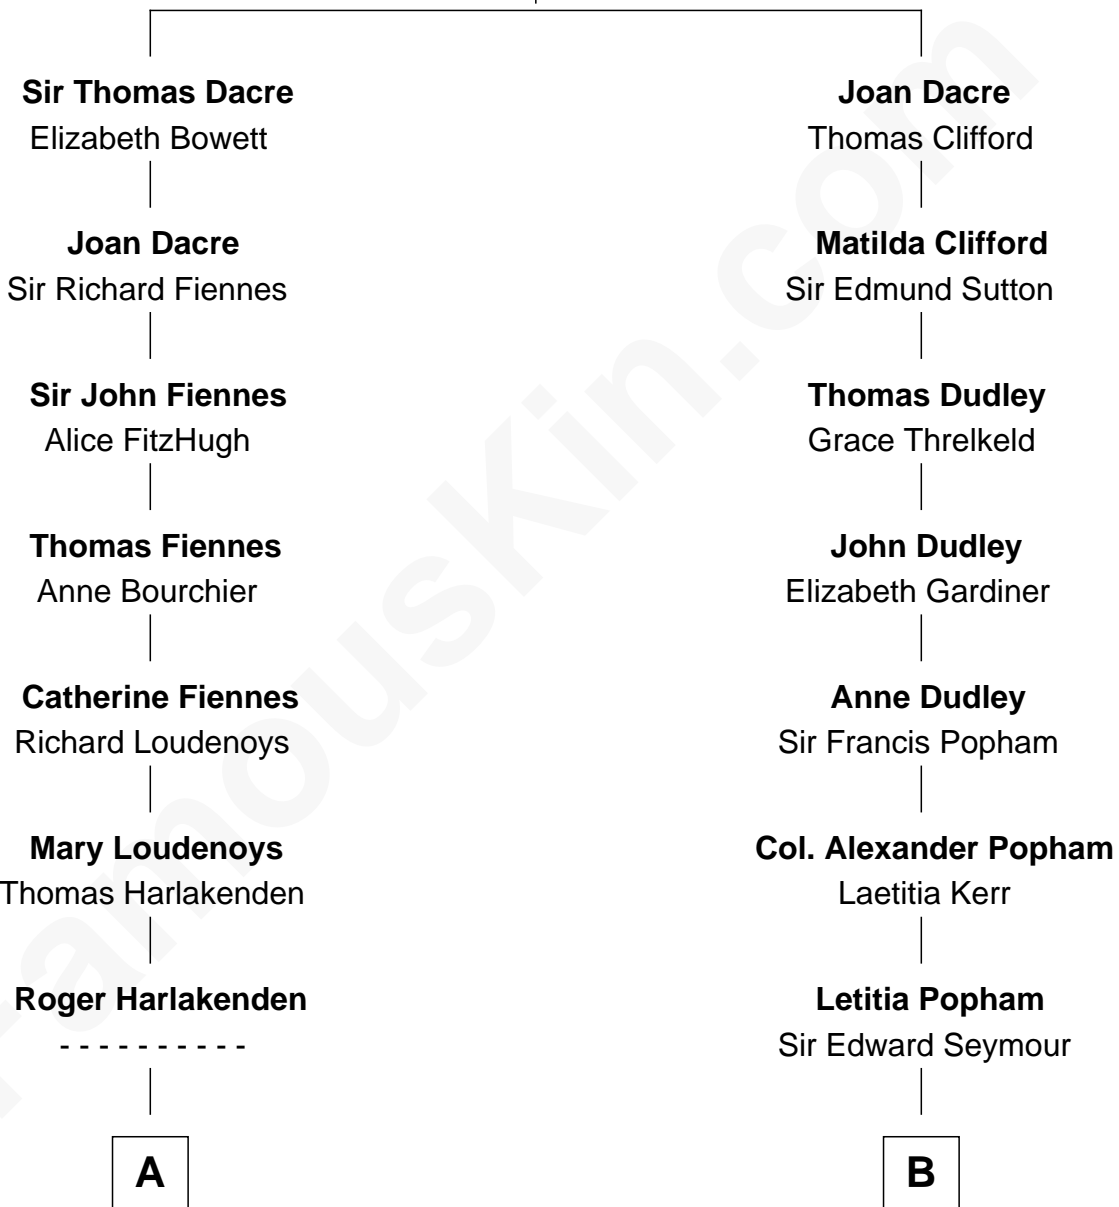

# FamousKin.com Relationship Chart of

**Anne Baxter**  
*Movie Actress*

16th cousin 3 times removed of

**Prince William**  
*Prince of Wales*

**Sir Thomas Dacre**  
Philippe Neville

**C**

Frank Lloyd Wright

Catherine L. Tobin

Catherine Dorothy Wright

Kenneth Stuart Baxter

Anne Baxter

*Movie Actress*

FamousKin.com