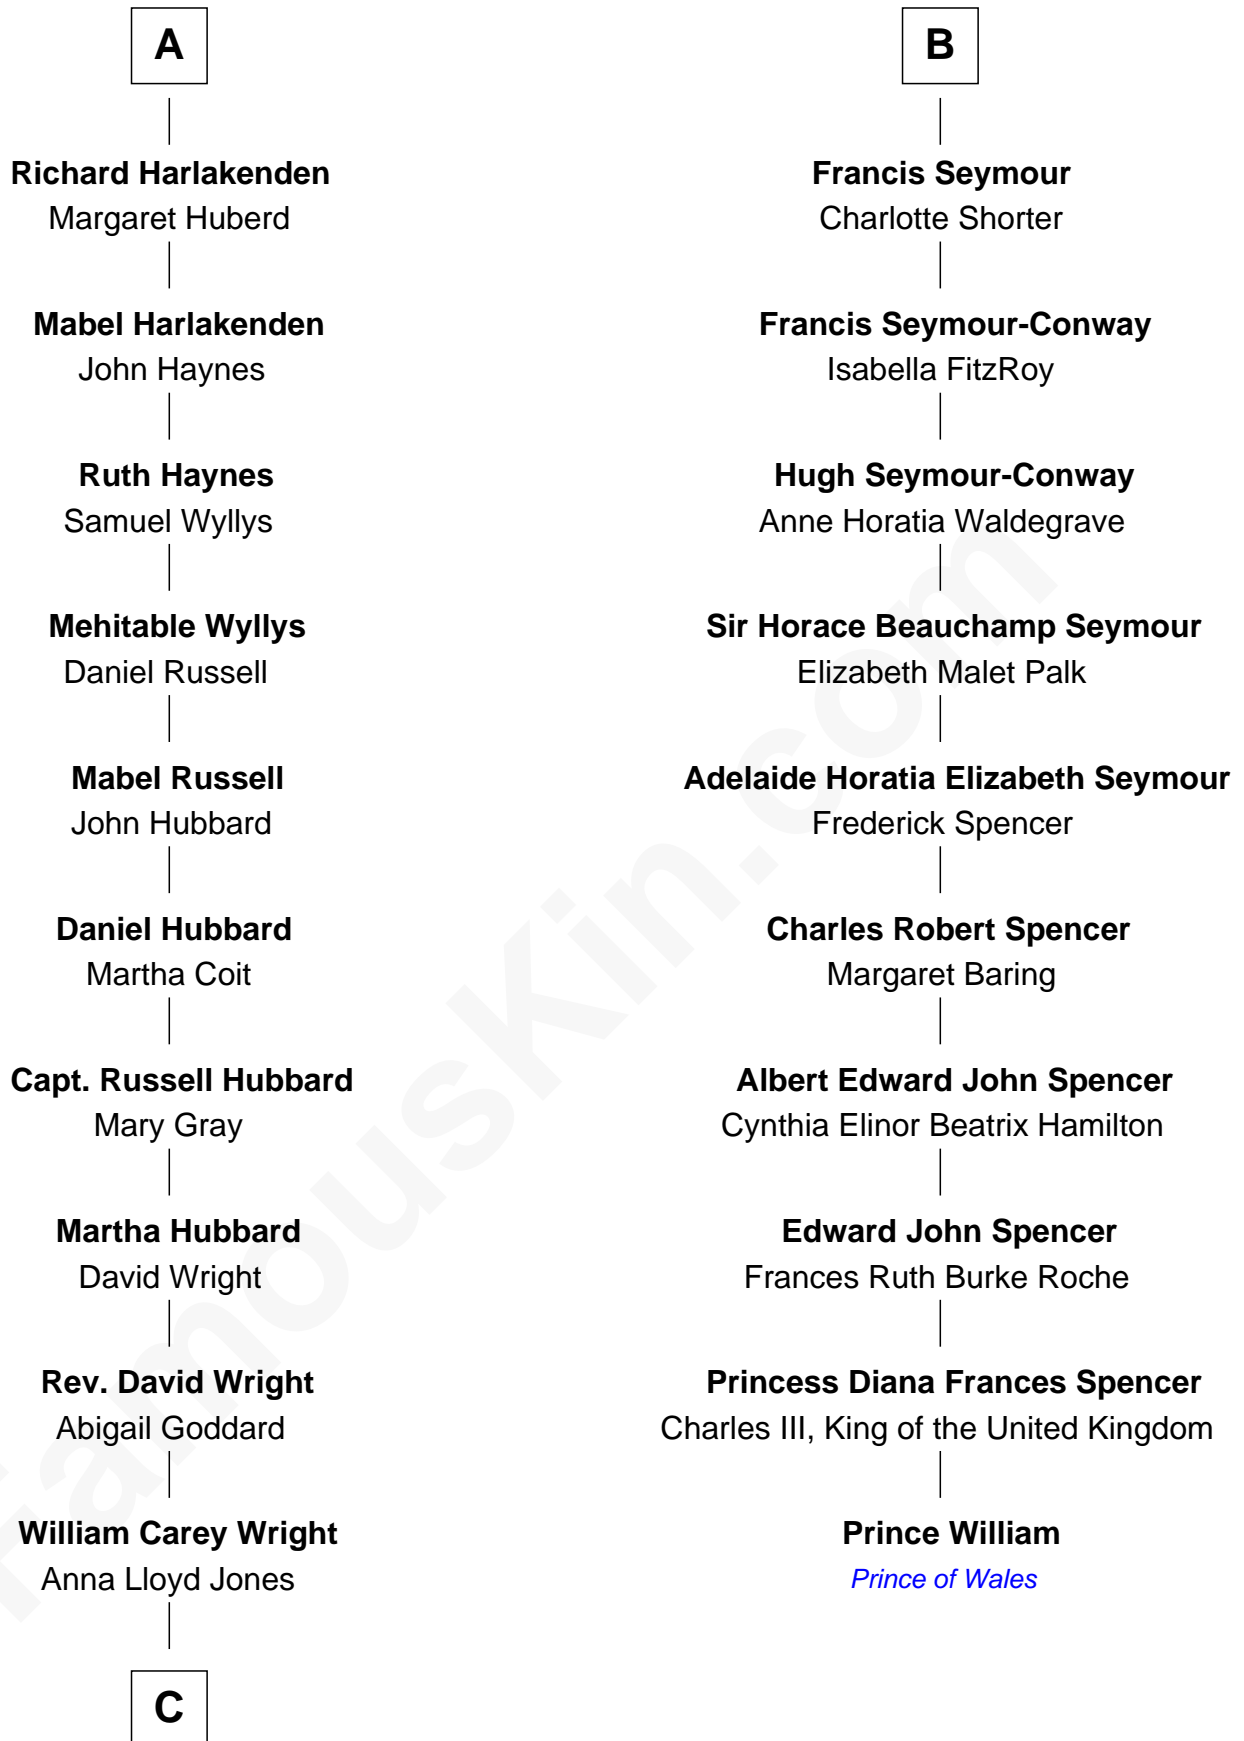

# FamousKin.com Relationship Chart of

**Anne Baxter**  
*Movie Actress*

16th cousin 3 times removed of

**Prince William**  
*Prince of Wales*

**Sir Thomas Dacre**  
Philippe Neville

**C**

Frank Lloyd Wright

Catherine L. Tobin

Catherine Dorothy Wright

Kenneth Stuart Baxter

Anne Baxter

*Movie Actress*

FamousKin.com