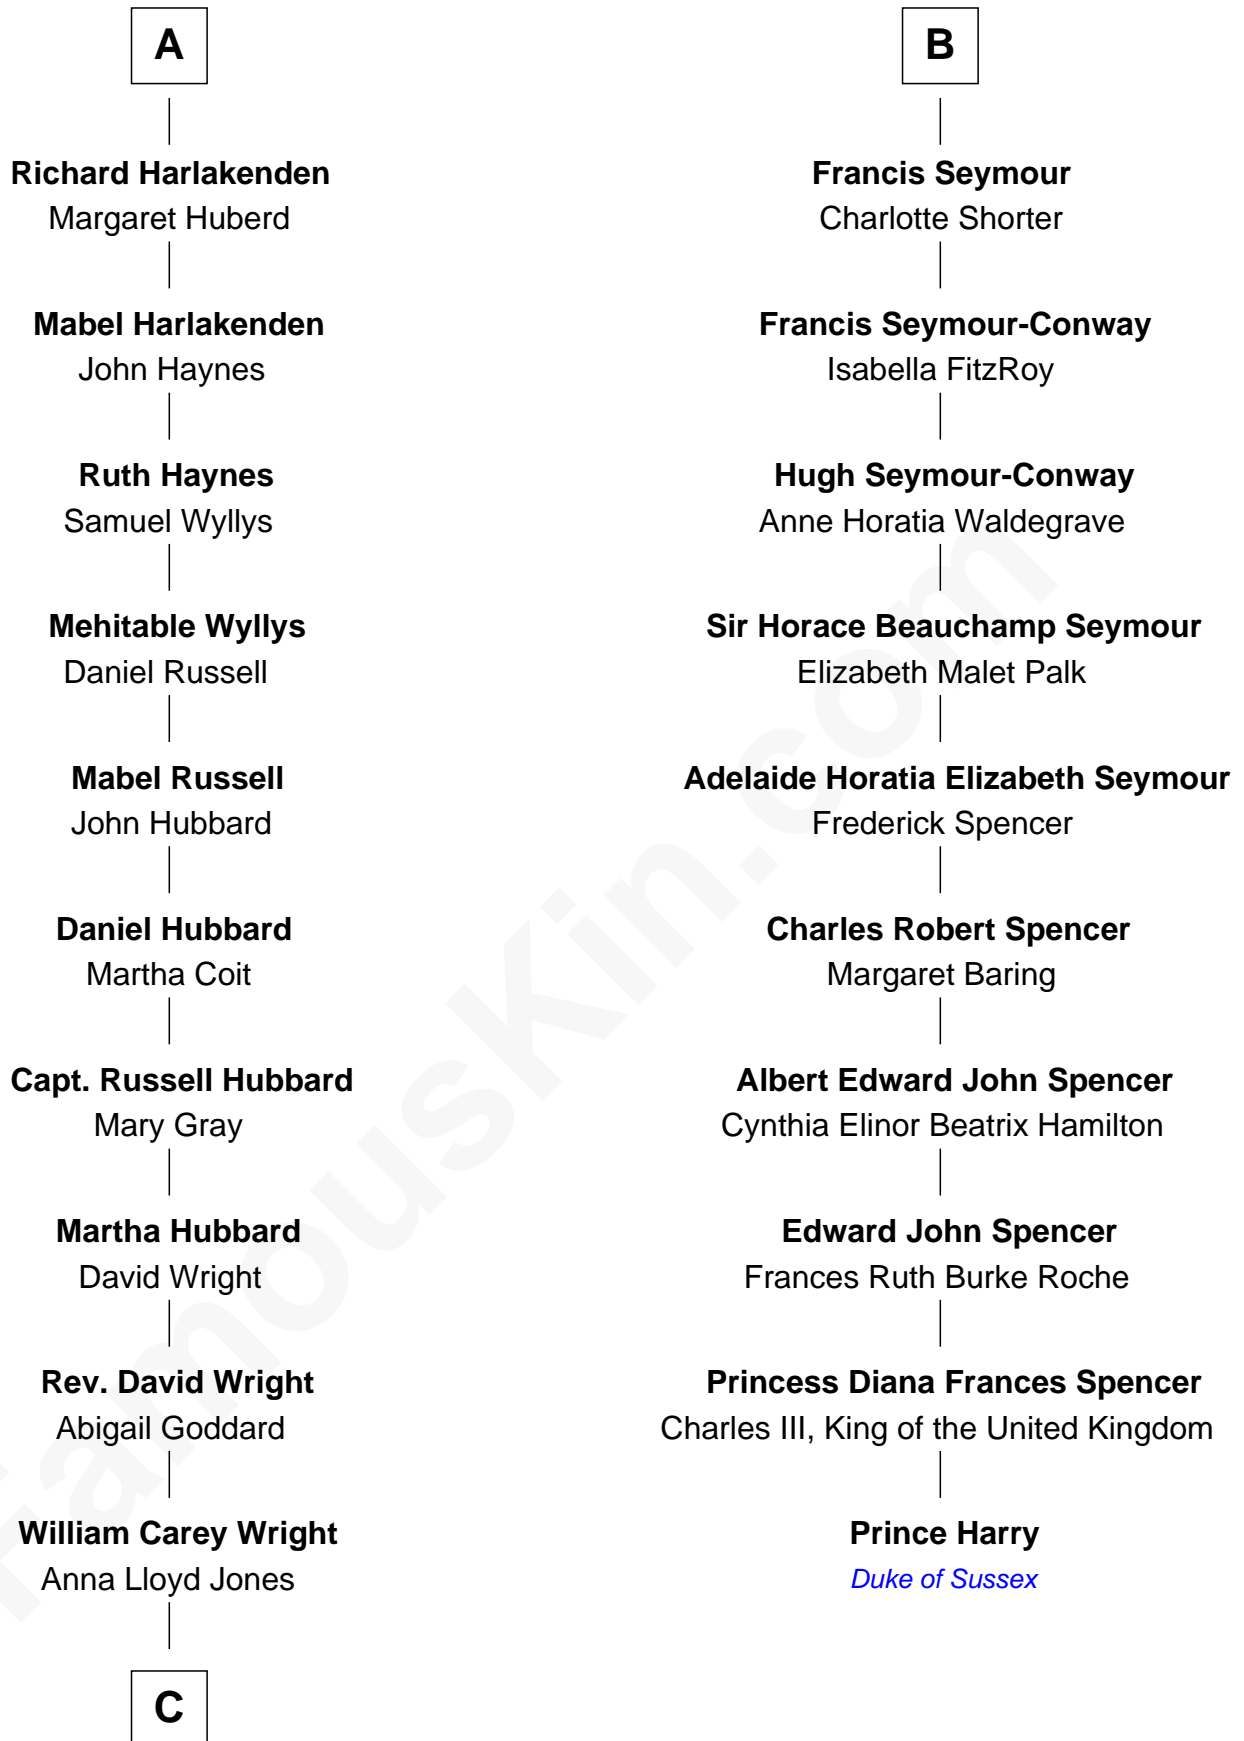

FamousKin.com Relationship Chart of

Anne Baxter

Movie Actress

16th cousin 3 times removed of

Prince Harry

Duke of Sussex

Sir Thomas Dacre

Philippe Neville

Matilda Clifford

Sir Edmund Sutton

Thomas Dudley

Grace Threlkeld

John Dudley

Elizabeth Gardiner

Anne Dudley

Sir Francis Popham

Col. Alexander Popham

Laetitia Kerr

Letitia Popham

Sir Edward Seymour

B

C

Frank Lloyd Wright

Catherine L. Tobin