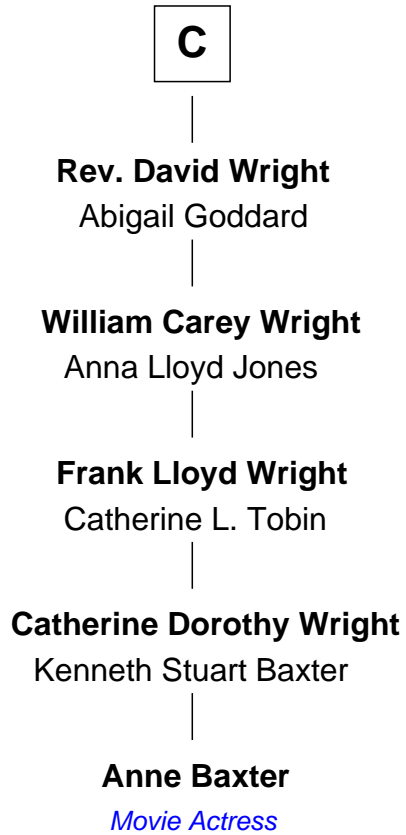

# FamousKin.com Relationship Chart of

**Anne Baxter**

*Movie Actress*

15th cousin 6 times removed of

**Harriet Martineau**

*Author of The Hour and the Man*

**William III of Hainault**

Jeanne of Valois

**Philippa of Hainault**  
Edward III, King of England

**Sir Thomas Plantagenet**  
Eleanor de Bohun

**Anne Plantagenet**  
Sir William Bouchier

**Sir John Bouchier**  
Margaret Berners

**Sir Humphrey Bouchier**  
Elizabeth Tilney

**Anne Bouchier**  
Thomas Fiennes

**Catherine Fiennes**  
Richard Loudenoys

**A**

**Philippa of Hainault**  
Edward III, King of England

**John of Gaunt**  
Katherine Roet

**Joan Beaufort**  
Sir Ralph Neville

**Eleanor Neville**  
Sir Henry Percy

**Sir Henry Percy**  
Eleanor Poynings

**Margaret Percy**  
Sir William Gascoigne

**Agnes Gascoigne**  
Sir Thomas Fairfax

**B**

FamousKin.com