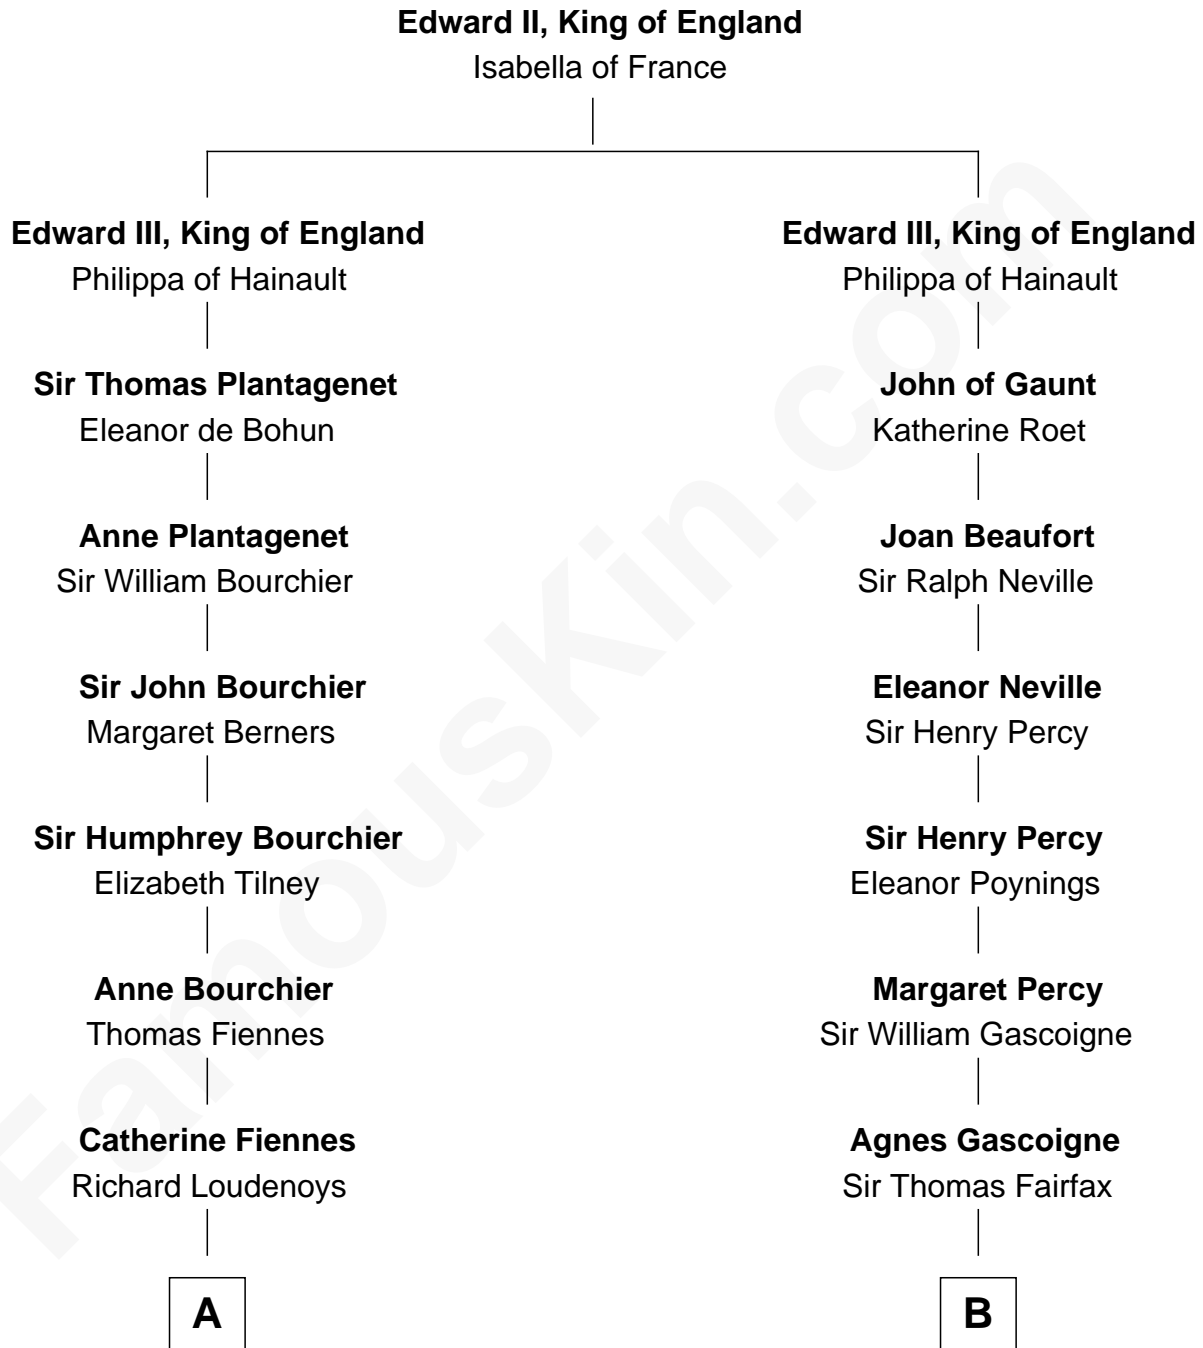

# FamousKin.com Relationship Chart of

**Anne Baxter**

*Movie Actress*

15th cousin 6 times removed of

**Harriet Martineau**

*Author of The Hour and the Man*

FamousKin.com