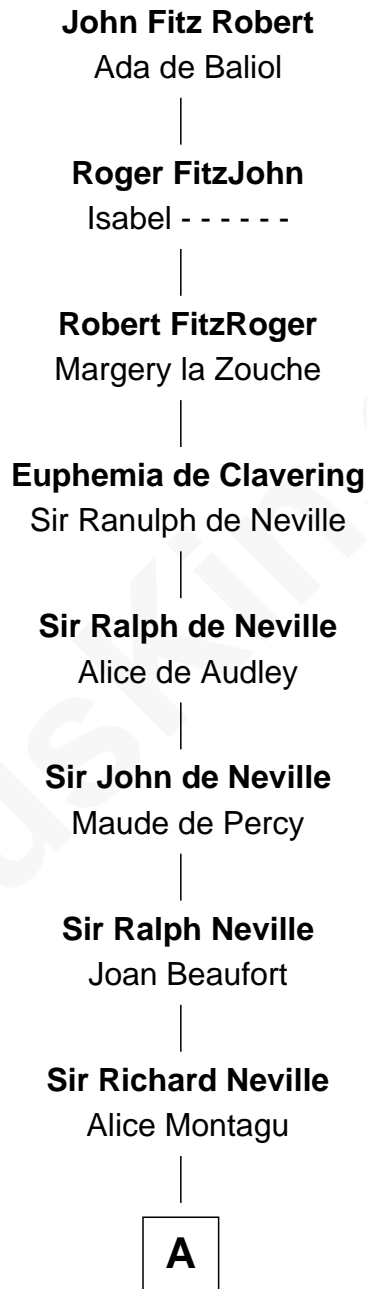

# FamousKin.com Relationship Chart of

**Anne Baxter**

*Movie Actress*

24th Great-granddaughter of

**John Fitz Robert**

*Magna Carta Surety*

**A**

**Alice de Neville**  
Sir Henry FitzHugh

**Alice FitzHugh**  
Sir John Fiennes

**Thomas Fiennes**  
Anne Bouchier

**Catherine Fiennes**  
Richard Loudenoys

**Mary Loudenoys**  
Thomas Harlakenden

**Roger Harlakenden**

**Richard Harlakenden**  
Margaret Huberd

Martha Coit

**Capt. Russell Hubbard**

Mary Gray

**Martha Hubbard**

David Wright

**Rev. David Wright**

Abigail Goddard

**William Carey Wright**