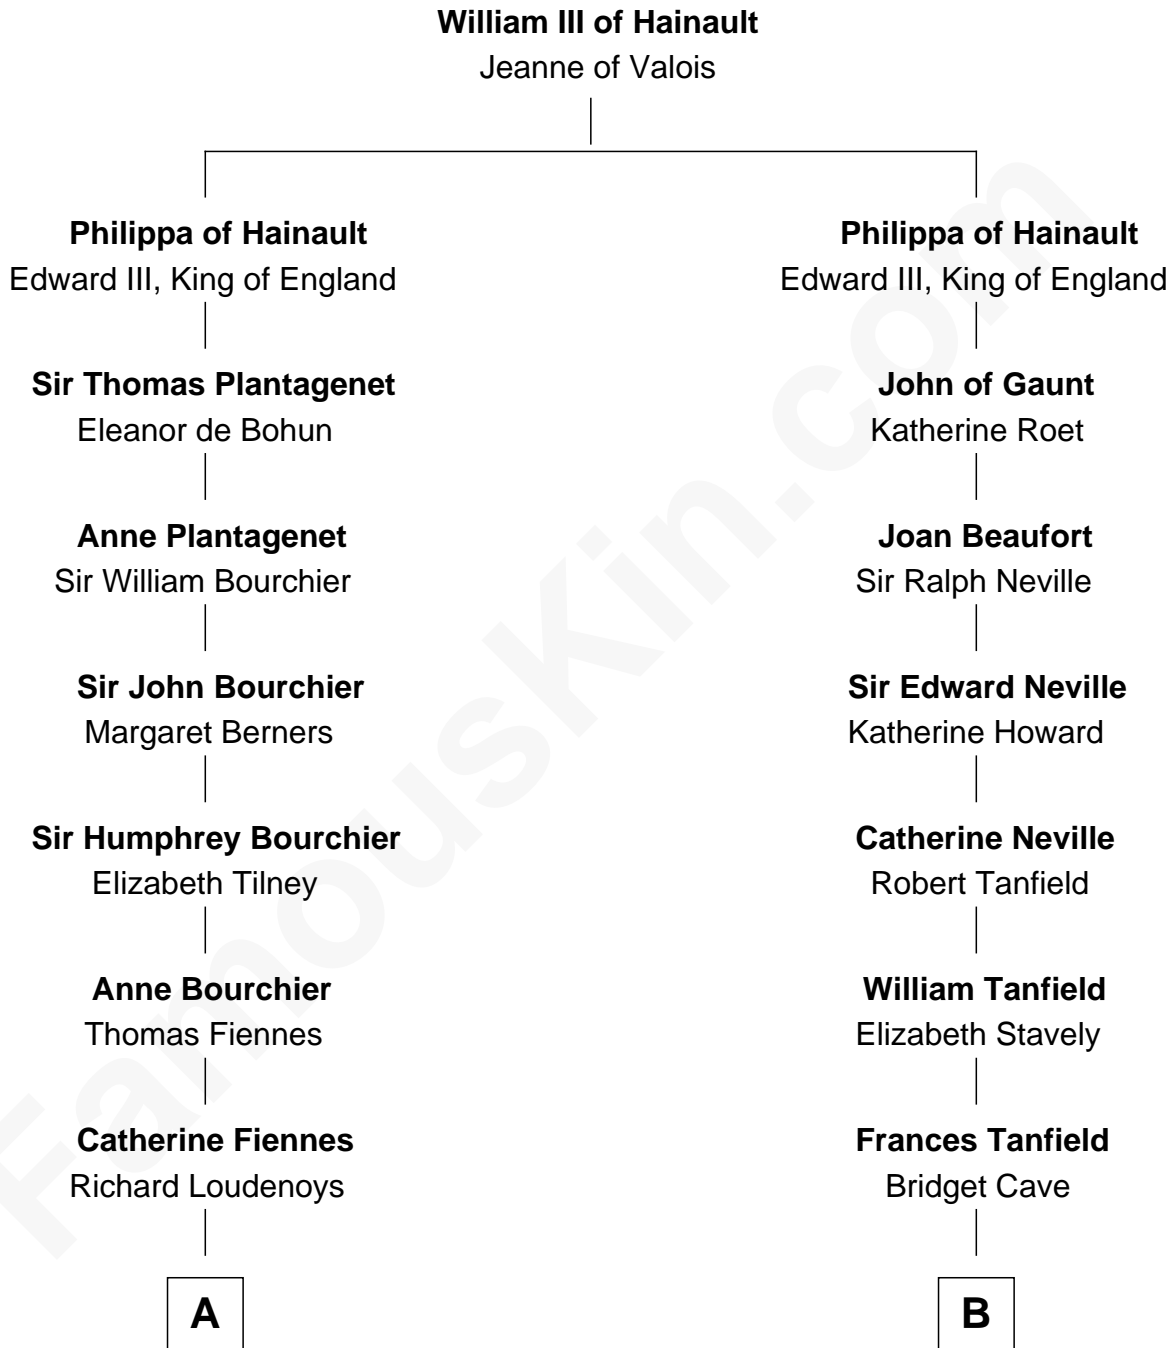

FamousKin.com Relationship Chart of

Anne Baxter
Movie Actress

15th cousin 6 times removed of

John Marshall

4th Chief Justice of the U.S. Supreme Court

FamousKin.com