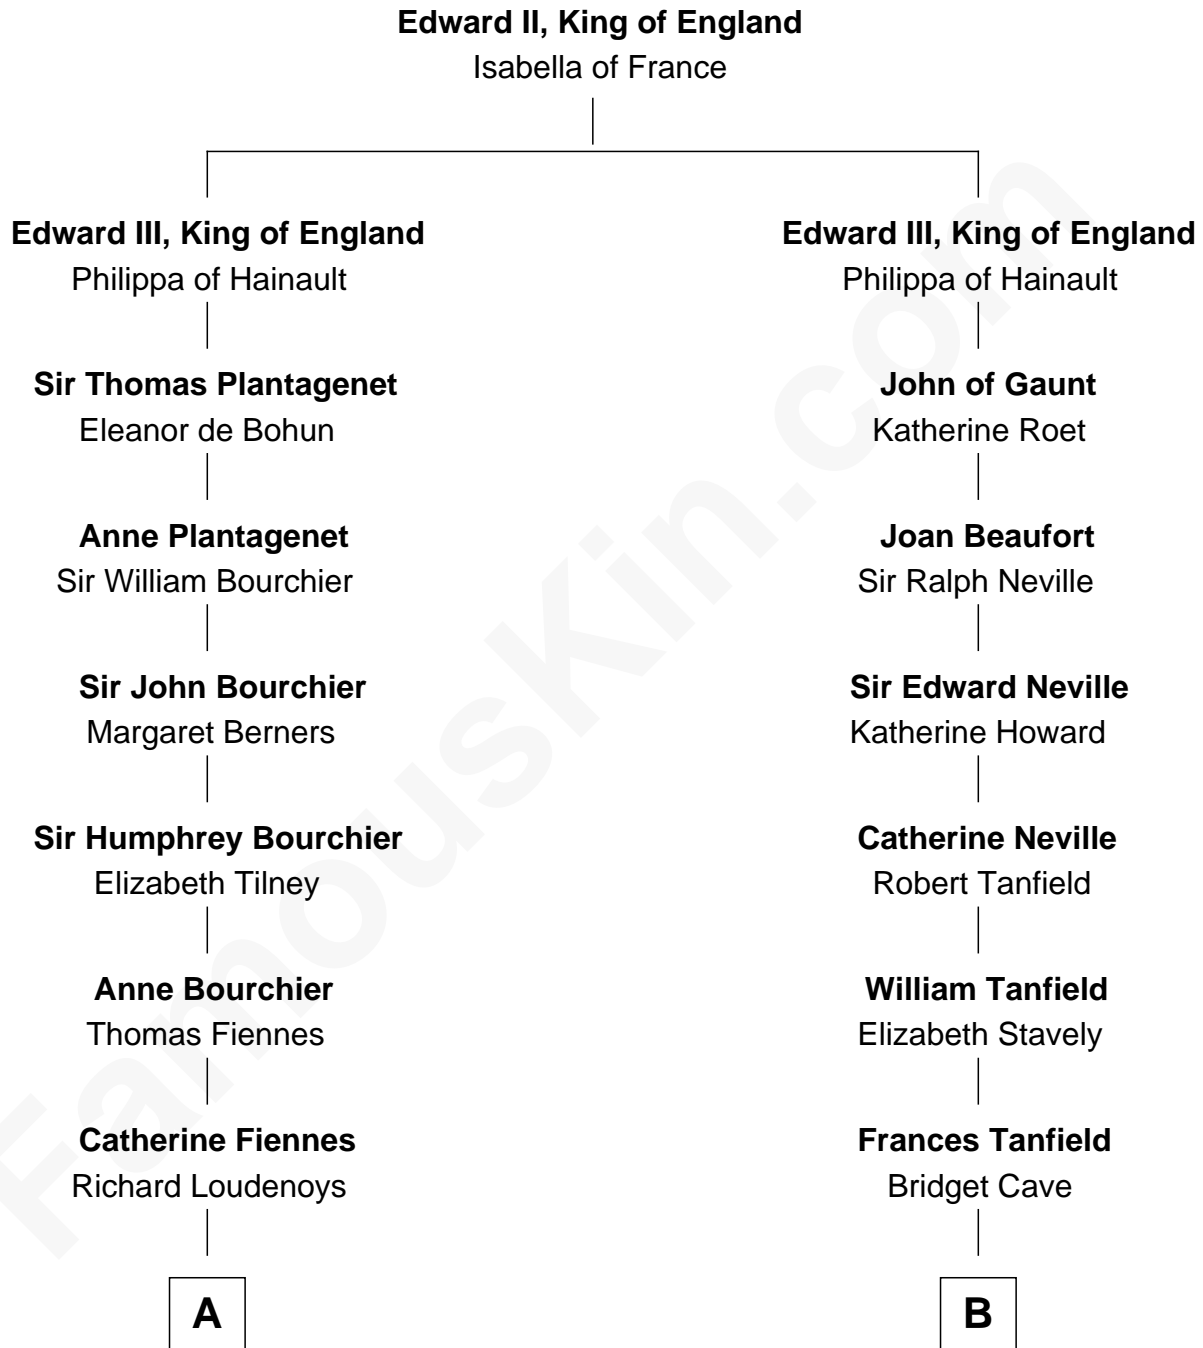

FamousKin.com Relationship Chart of

Anne Baxter
Movie Actress

15th cousin 6 times removed of

John Marshall

4th Chief Justice of the U.S. Supreme Court

FamousKin.com