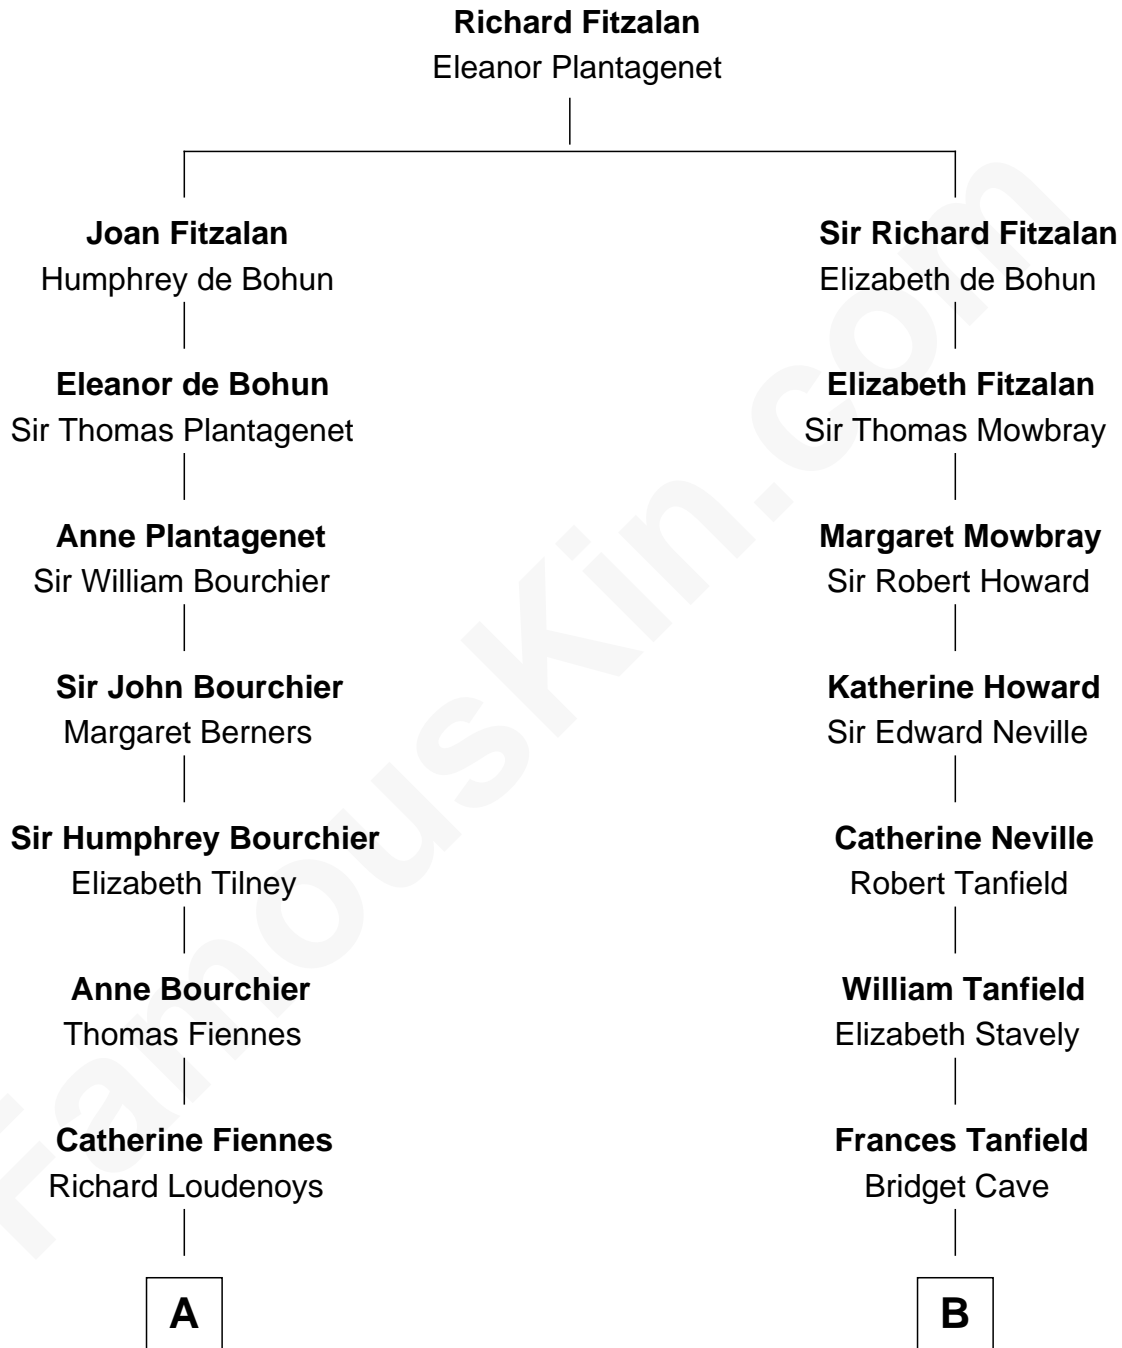

FamousKin.com Relationship Chart of

Anne Baxter
Movie Actress

15th cousin 6 times removed of

John Marshall

4th Chief Justice of the U.S. Supreme Court

FamousKin.com