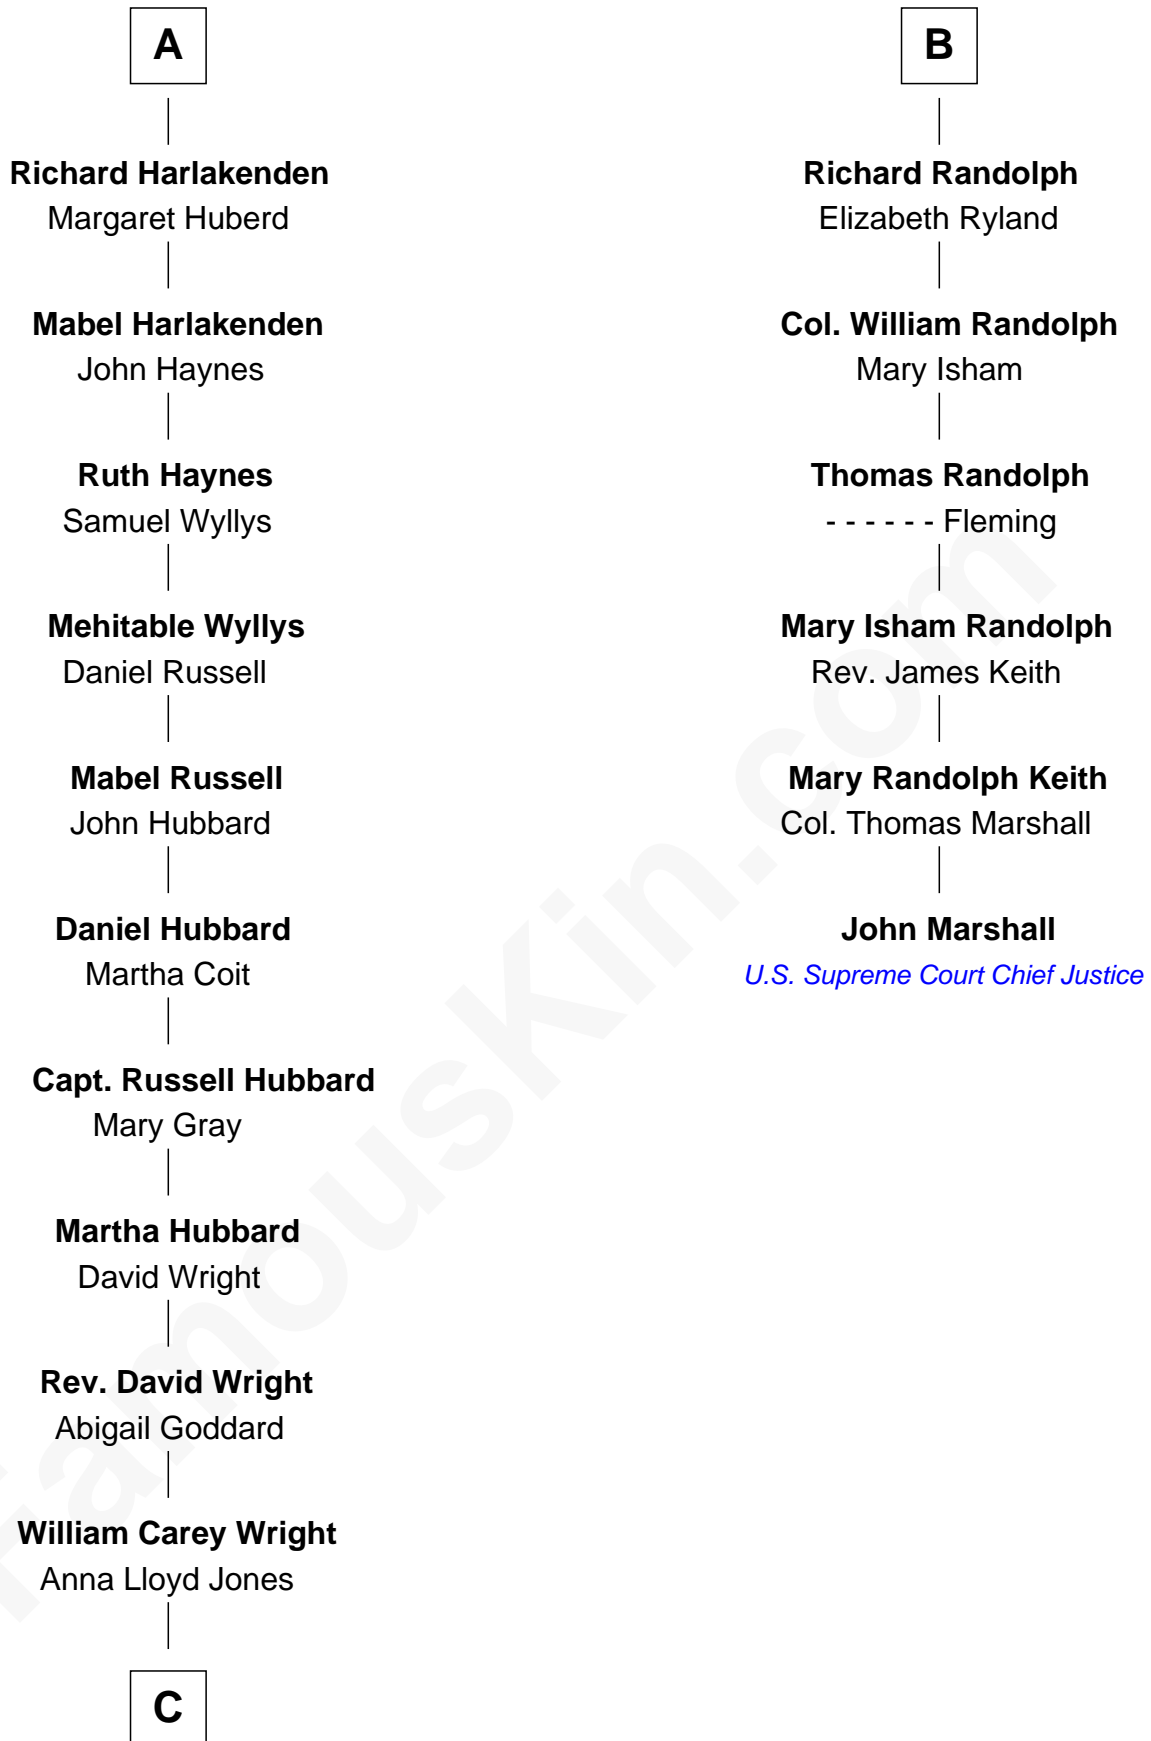

FamousKin.com Relationship Chart of

Anne Baxter

Movie Actress

12th cousin 7 times removed of

John Marshall

4th Chief Justice of the U.S. Supreme Court

Sir Ralph Neville

Joan Beaufort

Sir Richard Neville

Alice Montagu

Alice de Neville

Sir Henry FitzHugh

Alice FitzHugh

Sir John Fiennes

Thomas Fiennes

Anne Bouchier

Catherine Neville

Robert Tanfield

William Tanfield

Elizabeth Stavelly

Frances Tanfield

Bridget Cave

Anne Tanfield

Clement Vincent

Elizabeth Vincent

Richard Lane

Dorothy Lane

William Randolph

B

C

Frank Lloyd Wright

Catherine L. Tobin