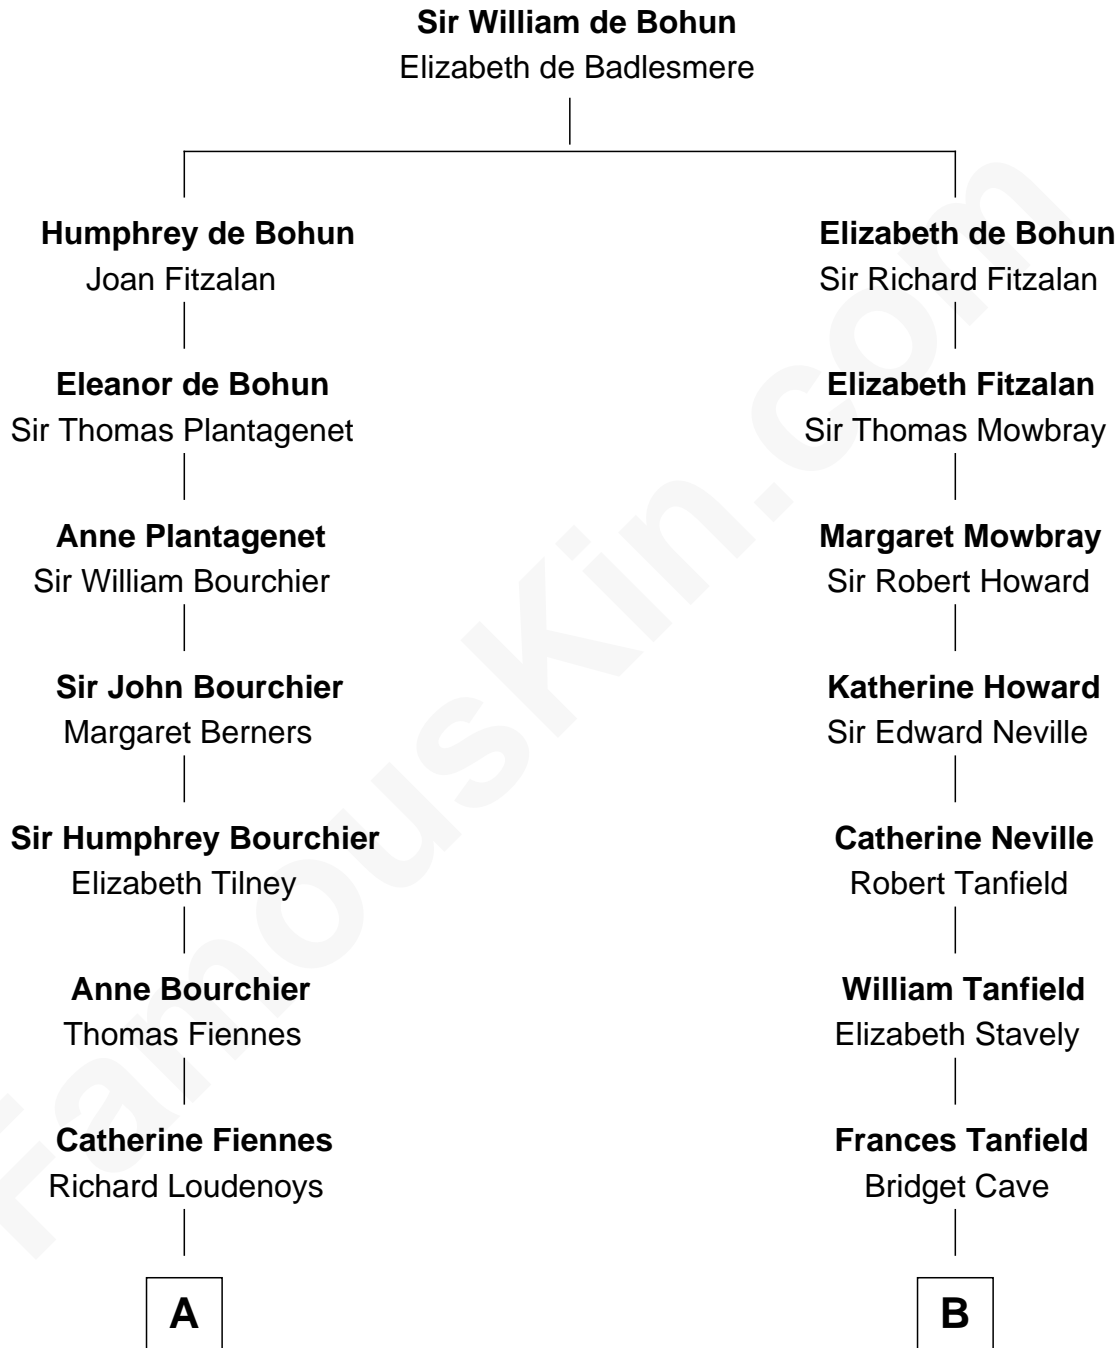

FamousKin.com Relationship Chart of

Anne Baxter
Movie Actress

15th cousin 6 times removed of

John Marshall

4th Chief Justice of the U.S. Supreme Court

FamousKin.com